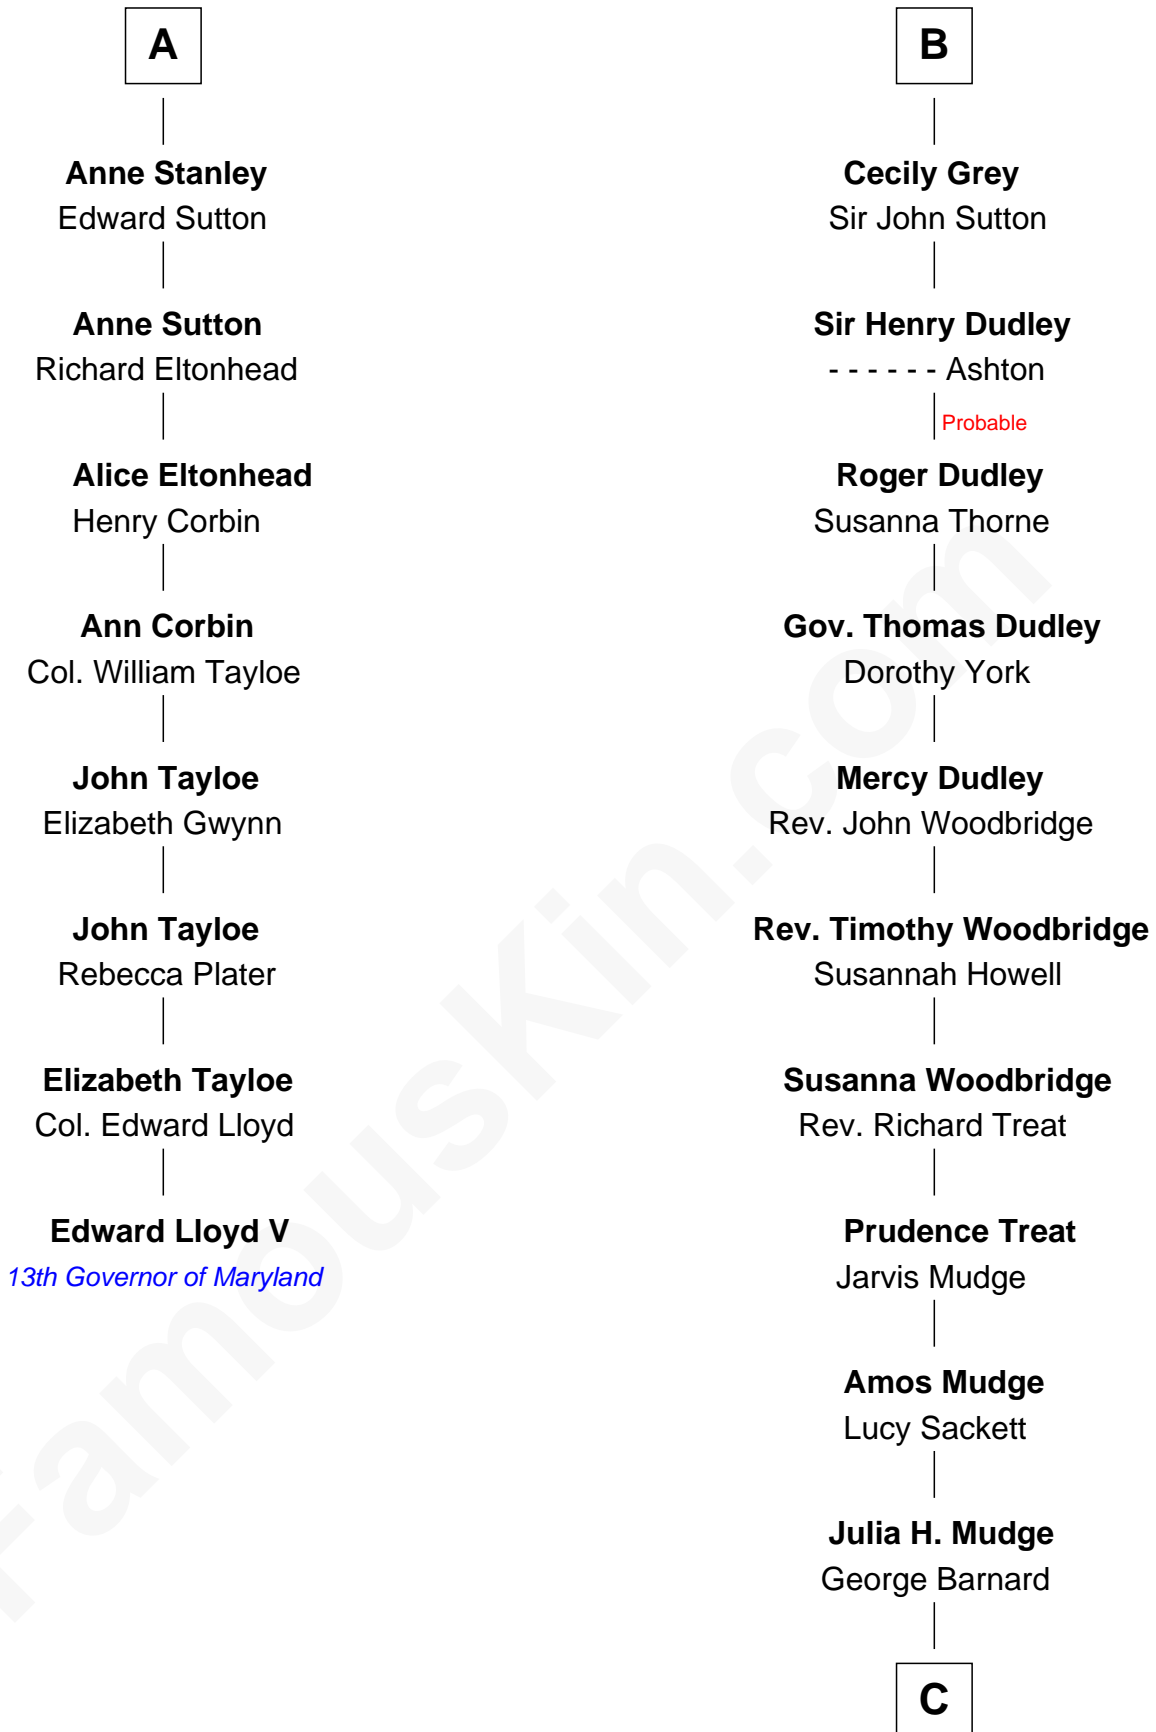

FamousKin.com Relationship Chart of

Edward Lloyd V

13th Governor of Maryland

14th cousin 6 times removed of

Dick Clark

Radio and TV Host

Sir John de Harington

Joan - - - - -

C

George Barnard
Jane Sophia Fuller

Charles Fuller Barnard
Anna May Aldridge

Julia Fuller Barnard
Richard Augustus Clark

Dick Clark
Radio and TV Host

FamousKin.com