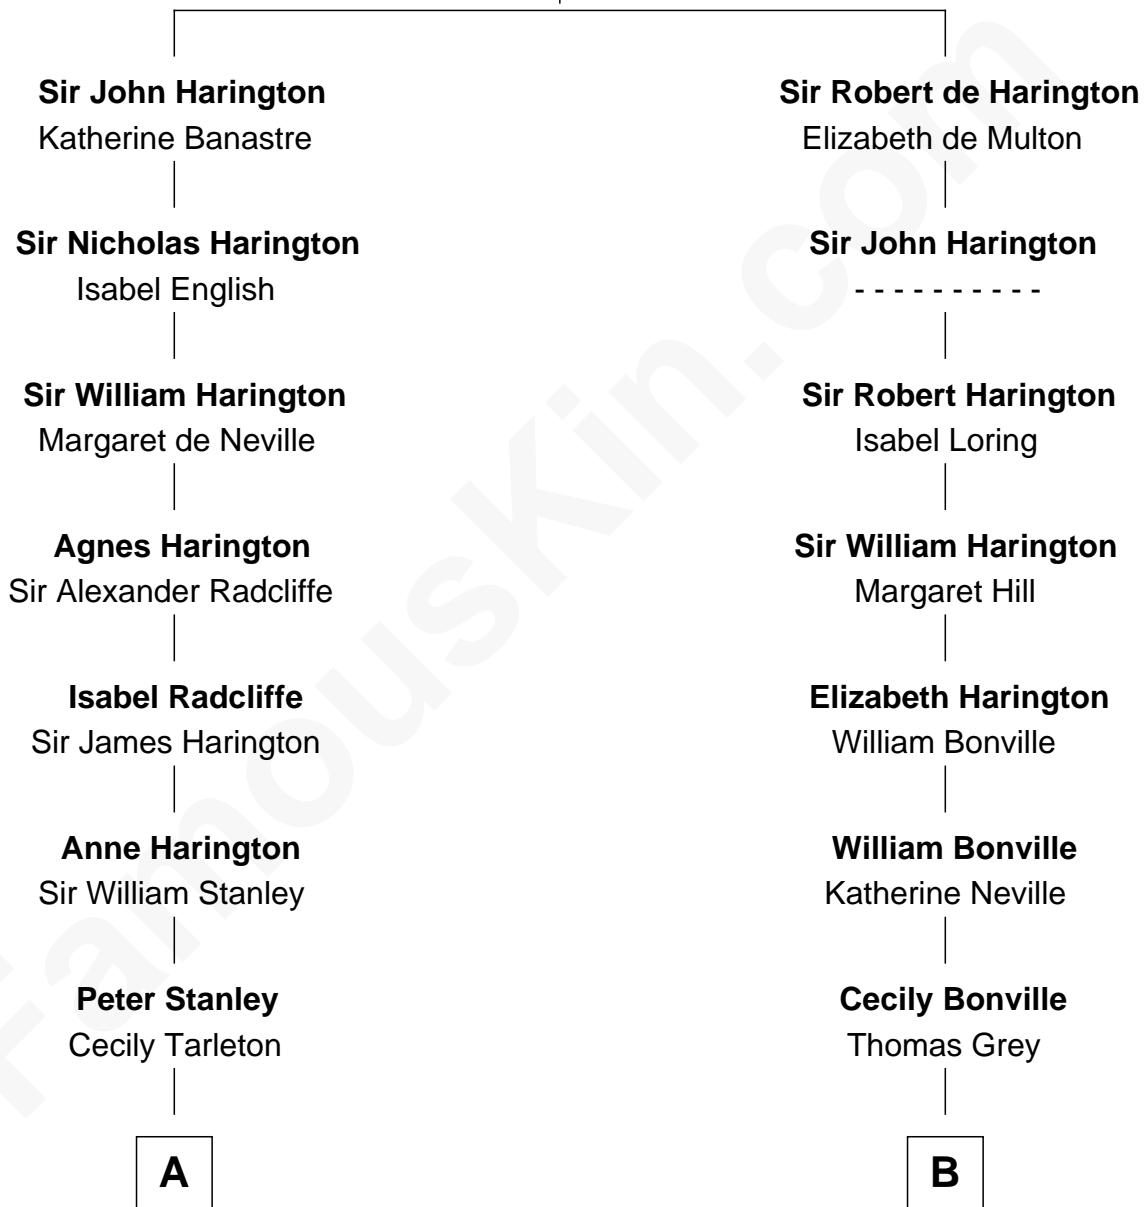

FamousKin.com Relationship Chart of

Edward Lloyd V

13th Governor of Maryland

14th cousin 6 times removed of

Dick Clark

Radio and TV Host

Sir John de Harington

Joan - - - - -

C

George Barnard
Jane Sophia Fuller

Charles Fuller Barnard
Anna May Aldridge

Julia Fuller Barnard
Richard Augustus Clark

Dick Clark
Radio and TV Host

FamousKin.com