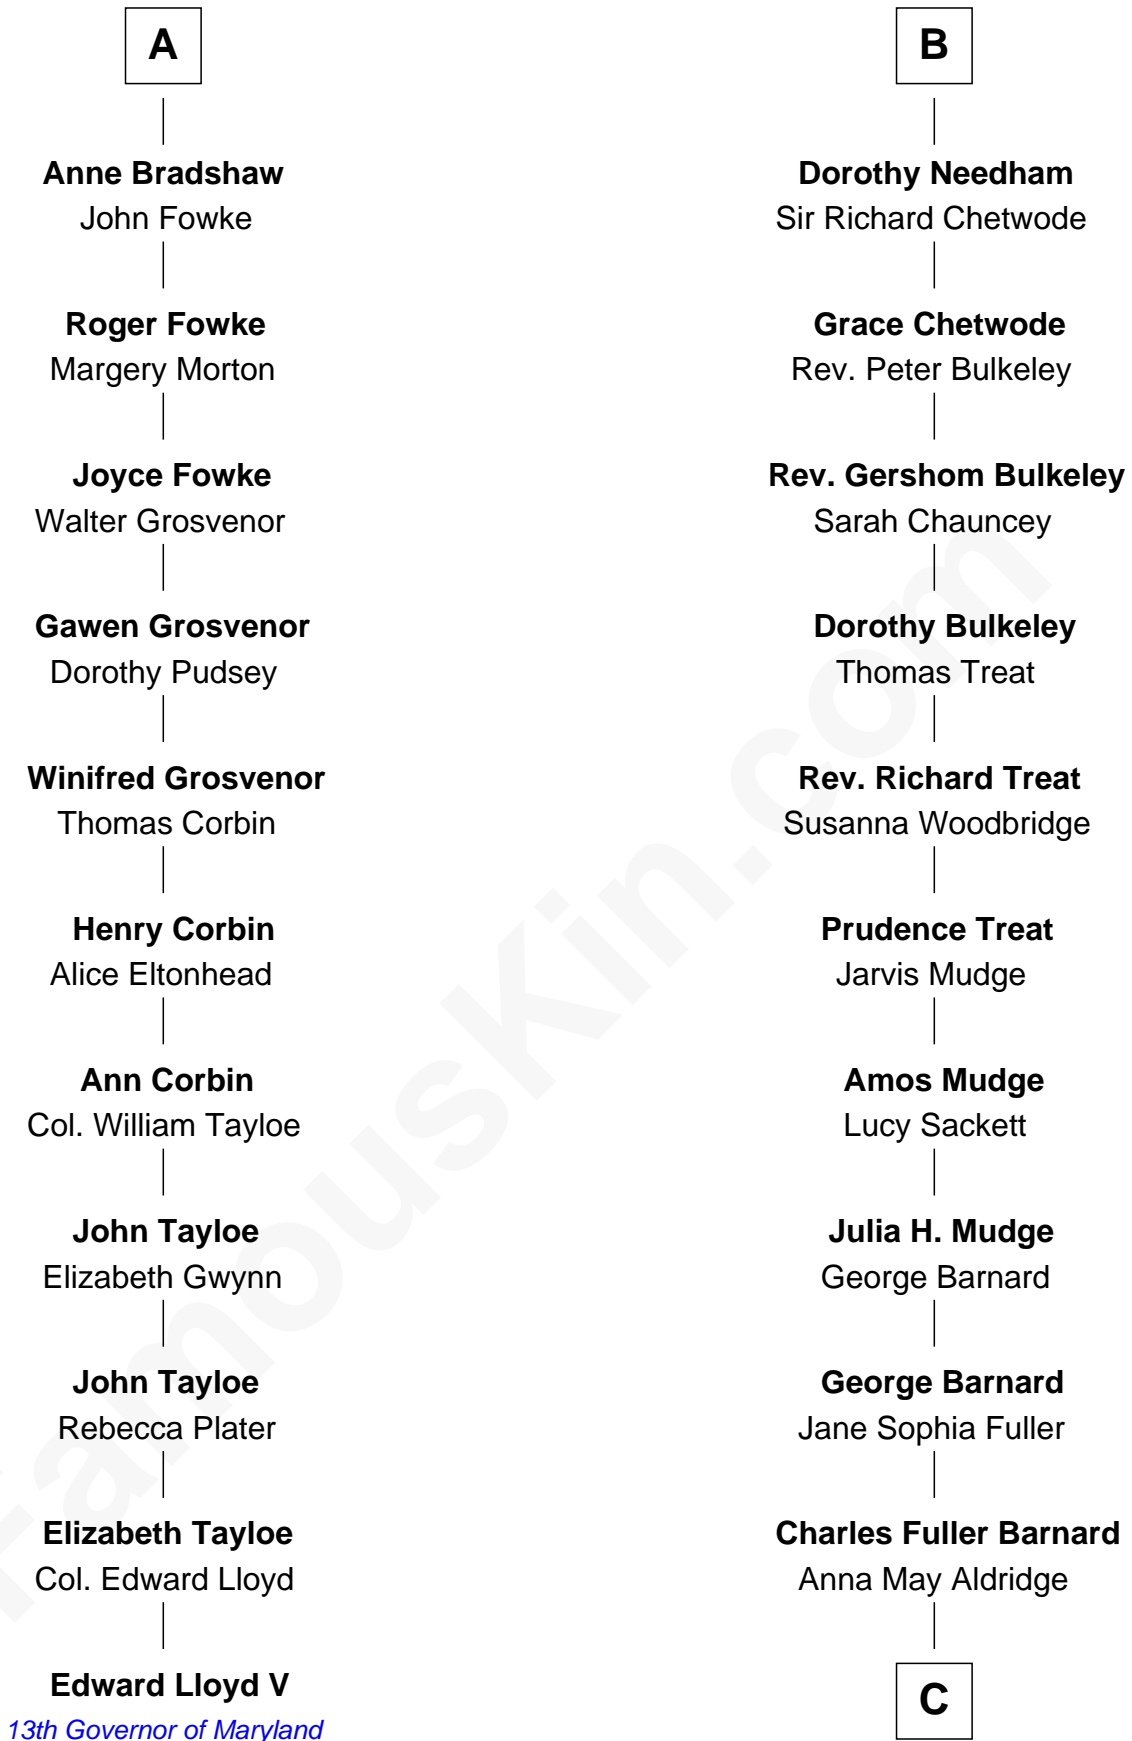

FamousKin.com Relationship Chart of

Edward Lloyd V

13th Governor of Maryland

17th cousin 1 time removed of

Dick Clark

Radio and TV Host

John de Welles

Maud de Roos

Margery de Welles

Stephen le Scrope

Maude le Scrope

Sir Baldwin Freville

Joyce Freville

Sir Roger Aston

Sir Robert Aston

Isabel Brereton

James Butler

James Butler

Joan Beauchamp

Elizabeth Butler

John Talbot

Sir Gilbert Talbot

Audrey Cotton

Sir John Talbot

Margaret Troutbeck

Anne Talbot

Thomas Needham

Robert Needham

Frances Aston

B

C

Julia Fuller Barnard
Richard Augustus Clark