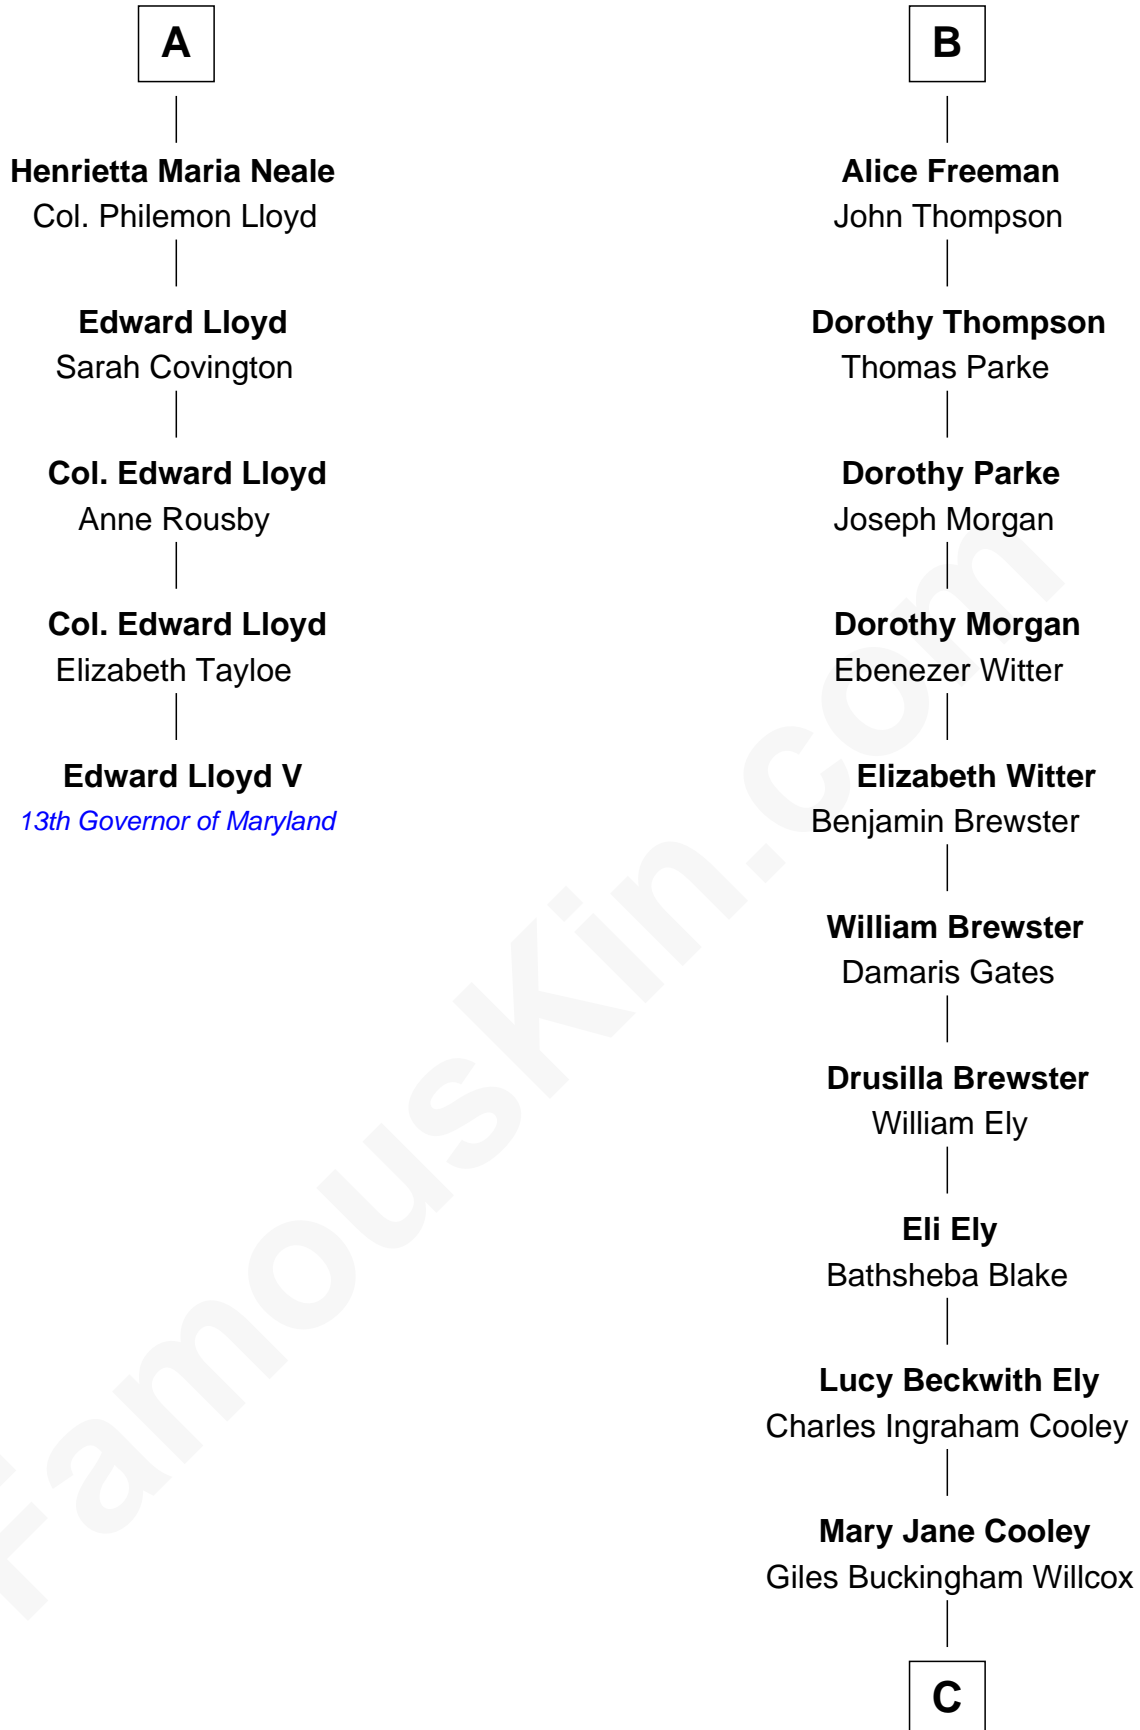

FamousKin.com Relationship Chart of

Edward Lloyd V

13th Governor of Maryland

11th cousin 9 times removed of

Elisabeth Shue

TV and Movie Actress

Sir John Throckmorton

Eleanor Spinney

Thomas Winslow

Agnes Winslow

John Giffard

Thomas Giffard

Joan Langston

Amy Giffard

Richard Samwell

Susanna Samwell

Peter Edwards

Edward Edwards

Ursula Coles

Margaret Edwards

Henry Freeman

B

C

Harriet Grace Brewster Willcox

Alexander Hunter Gunn

Mary Brewster Gunn

Adoniram Judson Wells

Anne Brewster Wells

James William Shue

Elisabeth Shue

TV and Movie Actress