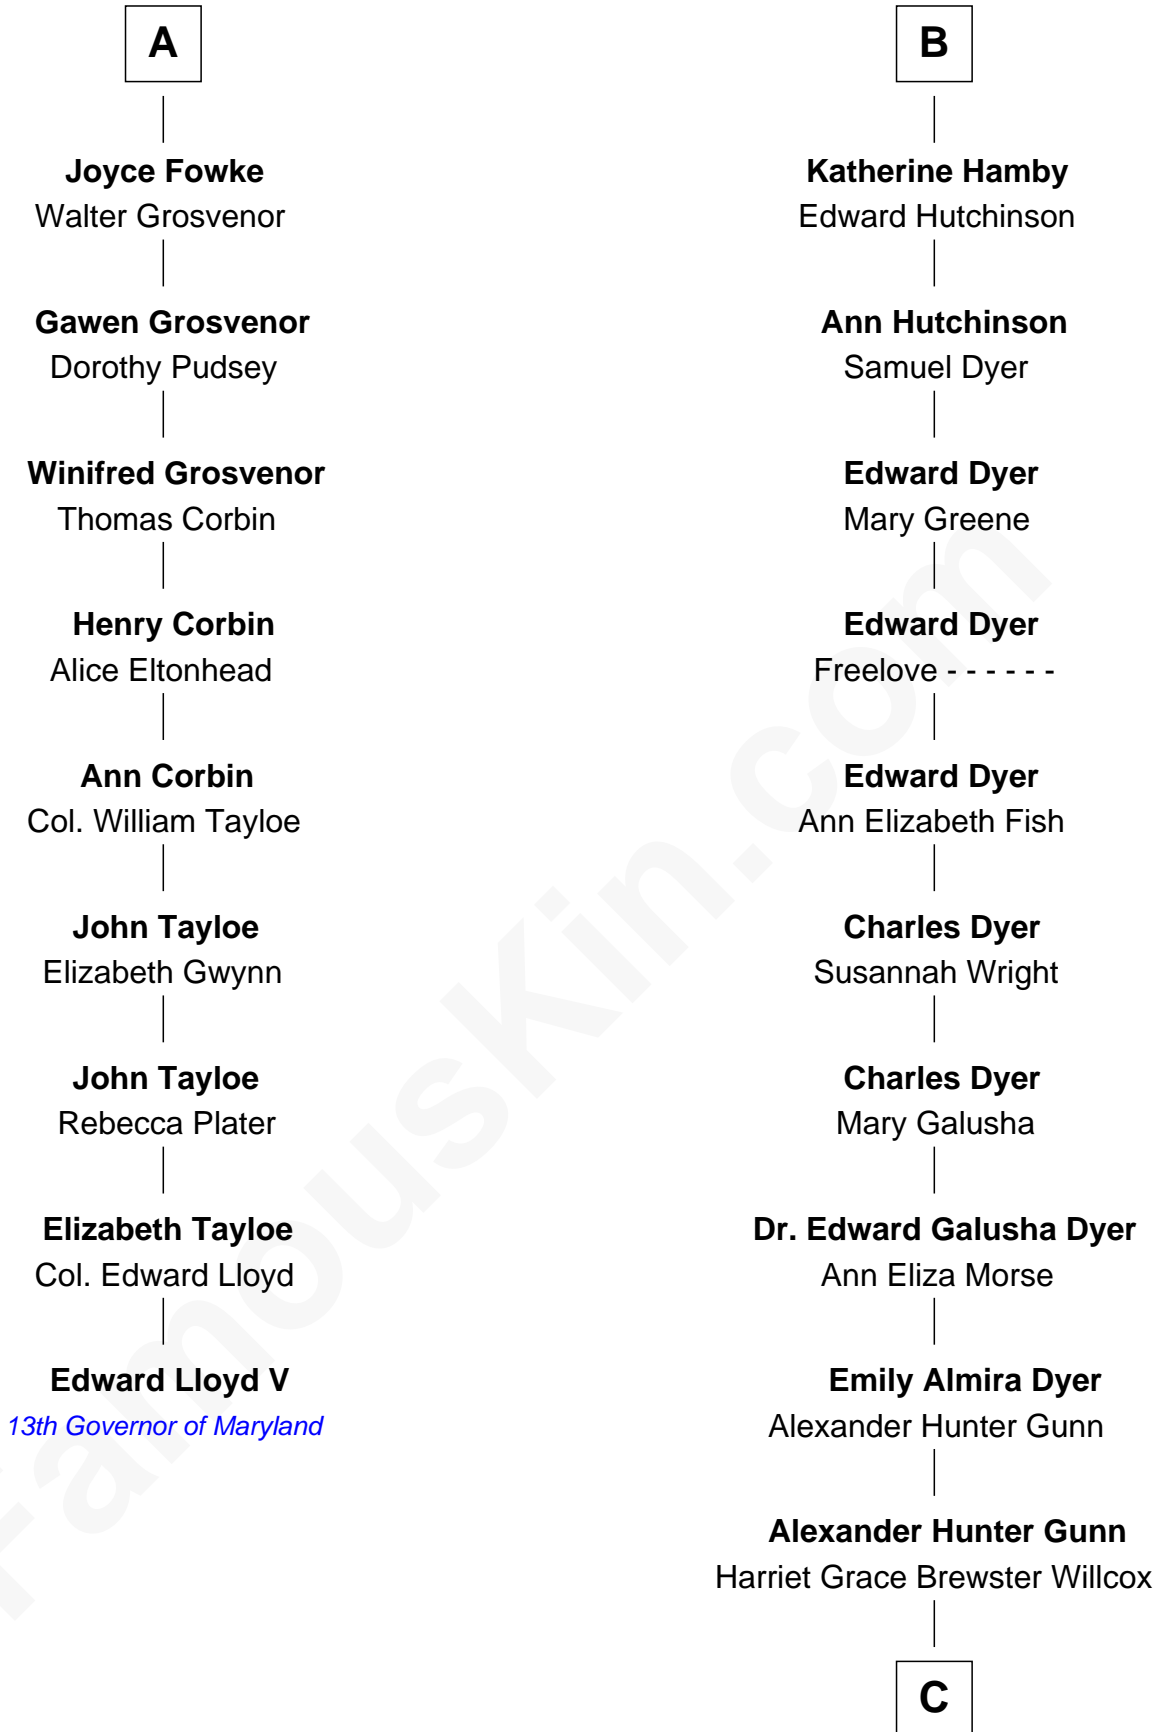

FamousKin.com Relationship Chart of

Edward Lloyd V

13th Governor of Maryland

15th cousin 4 times removed of

Elisabeth Shue

TV and Movie Actress

Sir Baldwin Freville

Maude le Scrope

Sir Hugh Willoughby

Margery Willoughby

Sir Godfrey Hilton

Elizabeth Hilton

Richard Thimbleby

Anne Thimbleby

John Booth

Eleanor Booth

Edward Hamby

William Hamby

Margaret Blewett

Robert Hamby

Elizabeth Arnold

B

C

Mary Brewster Gunn
Adoniram Judson Wells

Anne Brewster Wells
James William Shue

Elisabeth Shue
TV and Movie Actress