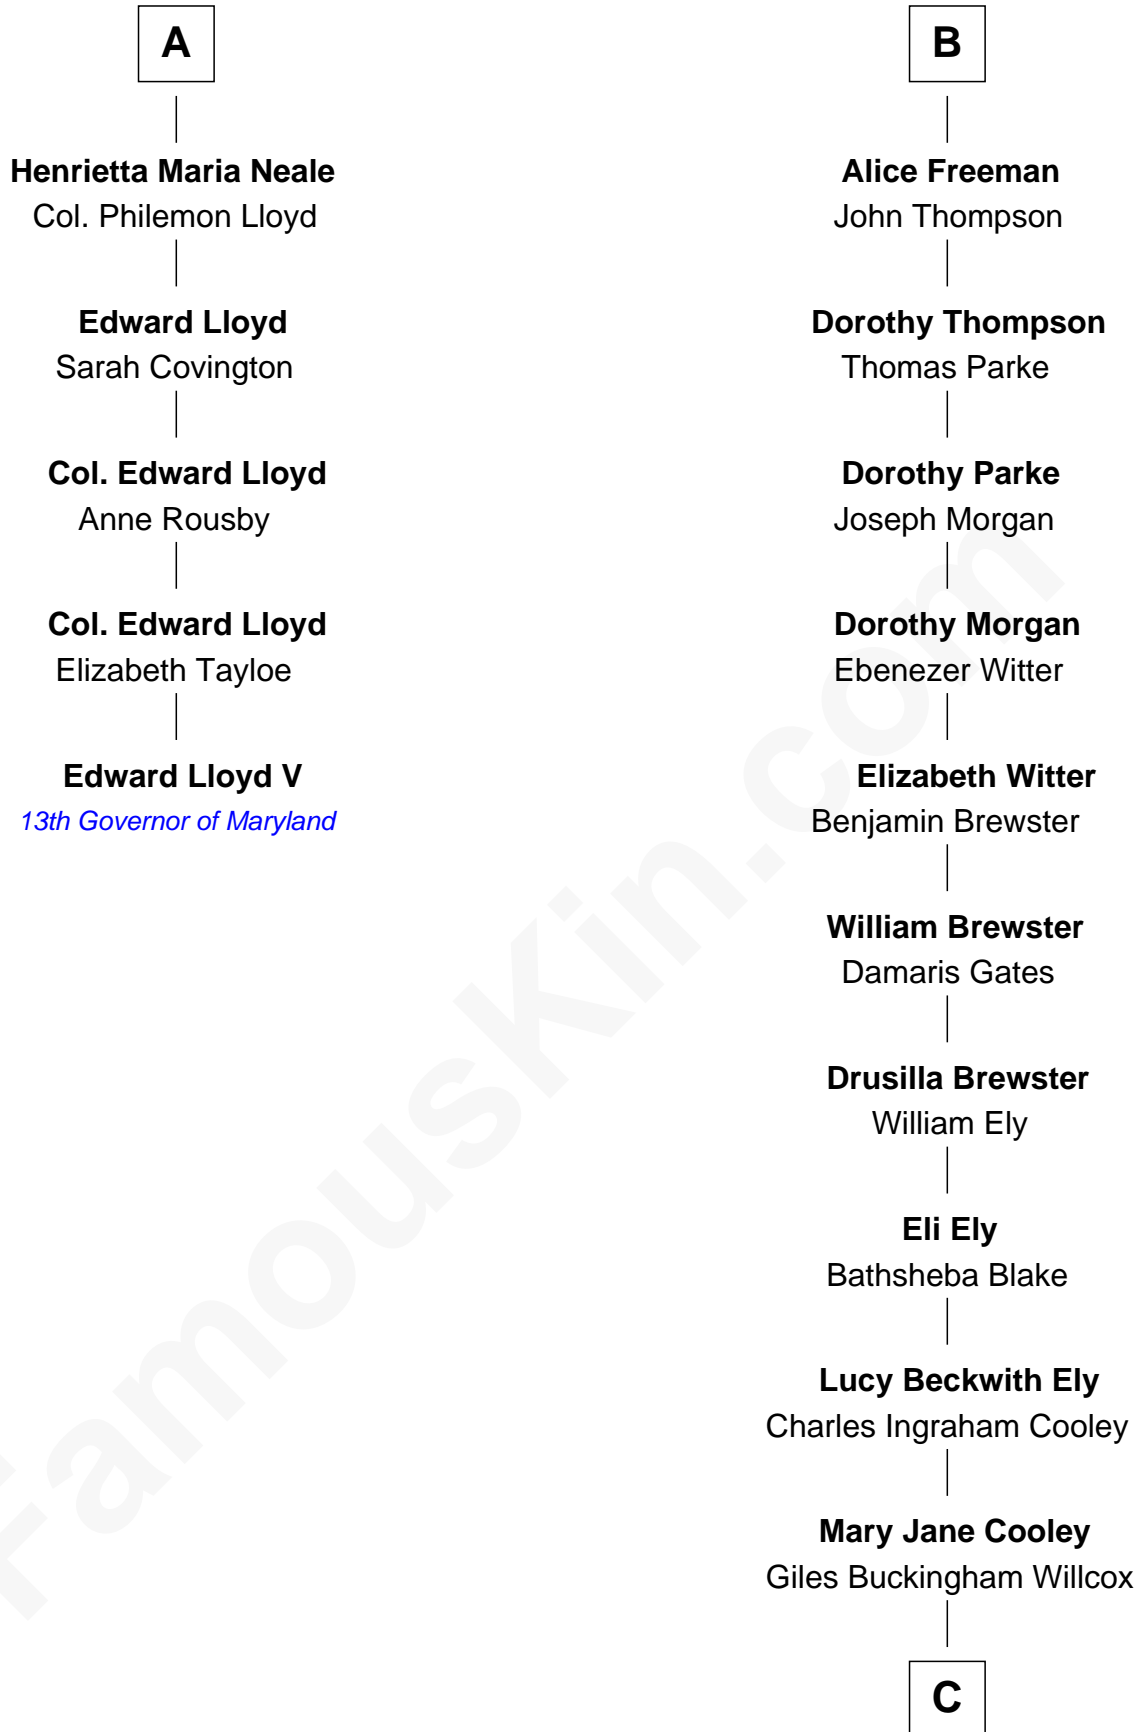

# FamousKin.com Relationship Chart of

**Edward Lloyd V**

*13th Governor of Maryland*

11th cousin 9 times removed of

**Andrew Shue**

*TV Actor*

**Sir John Throckmorton**

Eleanor Spinney

Thomas Winslow

**Agnes Winslow**

John Giffard

**Thomas Giffard**

Joan Langston

**Amy Giffard**

Richard Samwell

**Susanna Samwell**

Peter Edwards

**Edward Edwards**

Ursula Coles

**Margaret Edwards**

Henry Freeman

**B**

**C**

—  
**Harriet Grace Brewster Willcox**

Alexander Hunter Gunn

—  
**Mary Brewster Gunn**

Adoniram Judson Wells

—  
**Anne Brewster Wells**

James William Shue

—  
**Andrew Shue**

*TV Actor*