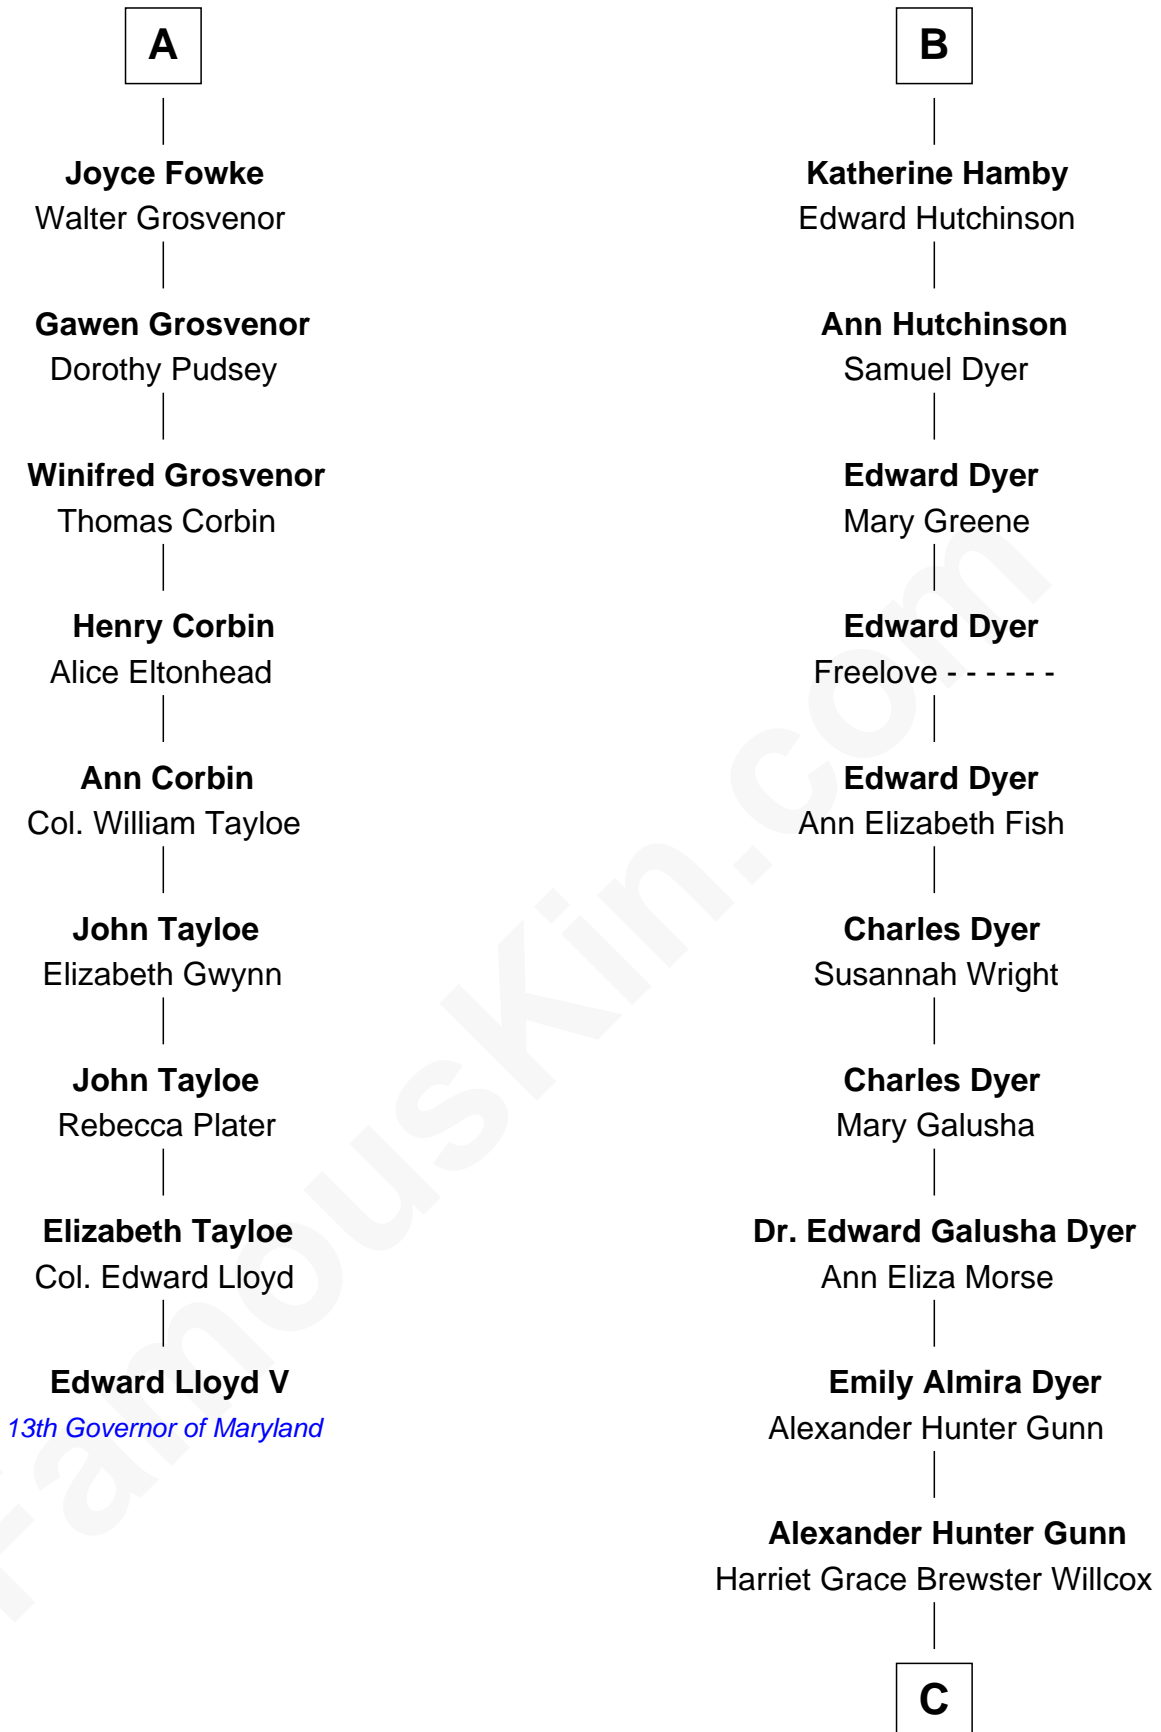

FamousKin.com Relationship Chart of

Edward Lloyd V

13th Governor of Maryland

15th cousin 4 times removed of

Andrew Shue

TV Actor

Sir Baldwin Freville

Maude le Scrope

C

Mary Brewster Gunn
Adoniram Judson Wells

Anne Brewster Wells
James William Shue

Andrew Shue
TV Actor

FamousKin.com