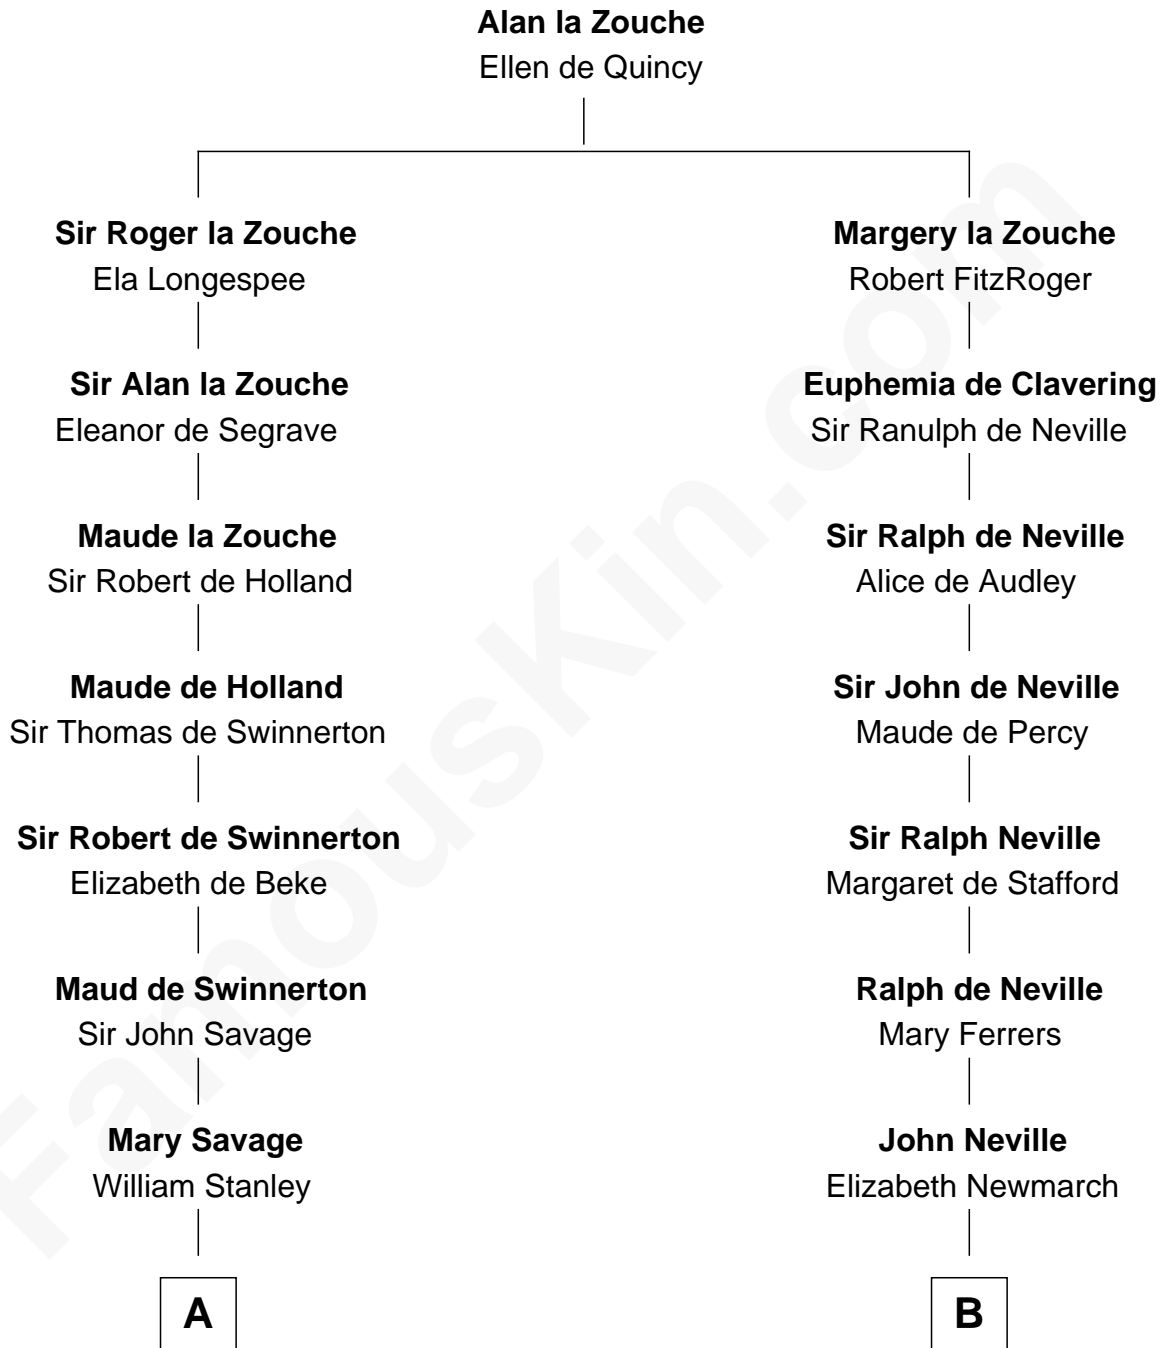

FamousKin.com Relationship Chart of

Edward Lloyd V

13th Governor of Maryland

18th cousin 3 times removed of

Charles A. Pillsbury

Co-Founder of C.A. Pillsbury Co.

C

Elizabeth Tayloe
Col. Edward Lloyd

Edward Lloyd V
13th Governor of Maryland

D

John Carleton
Hannah Platts

Moses Carleton
Margaret Sprake

Henry Carleton
Polly Greeley

Margaret Sprague Carleton
George Alfred Pillsbury

Charles A. Pillsbury
Co-Founder of C.A. Pillsbury Co.