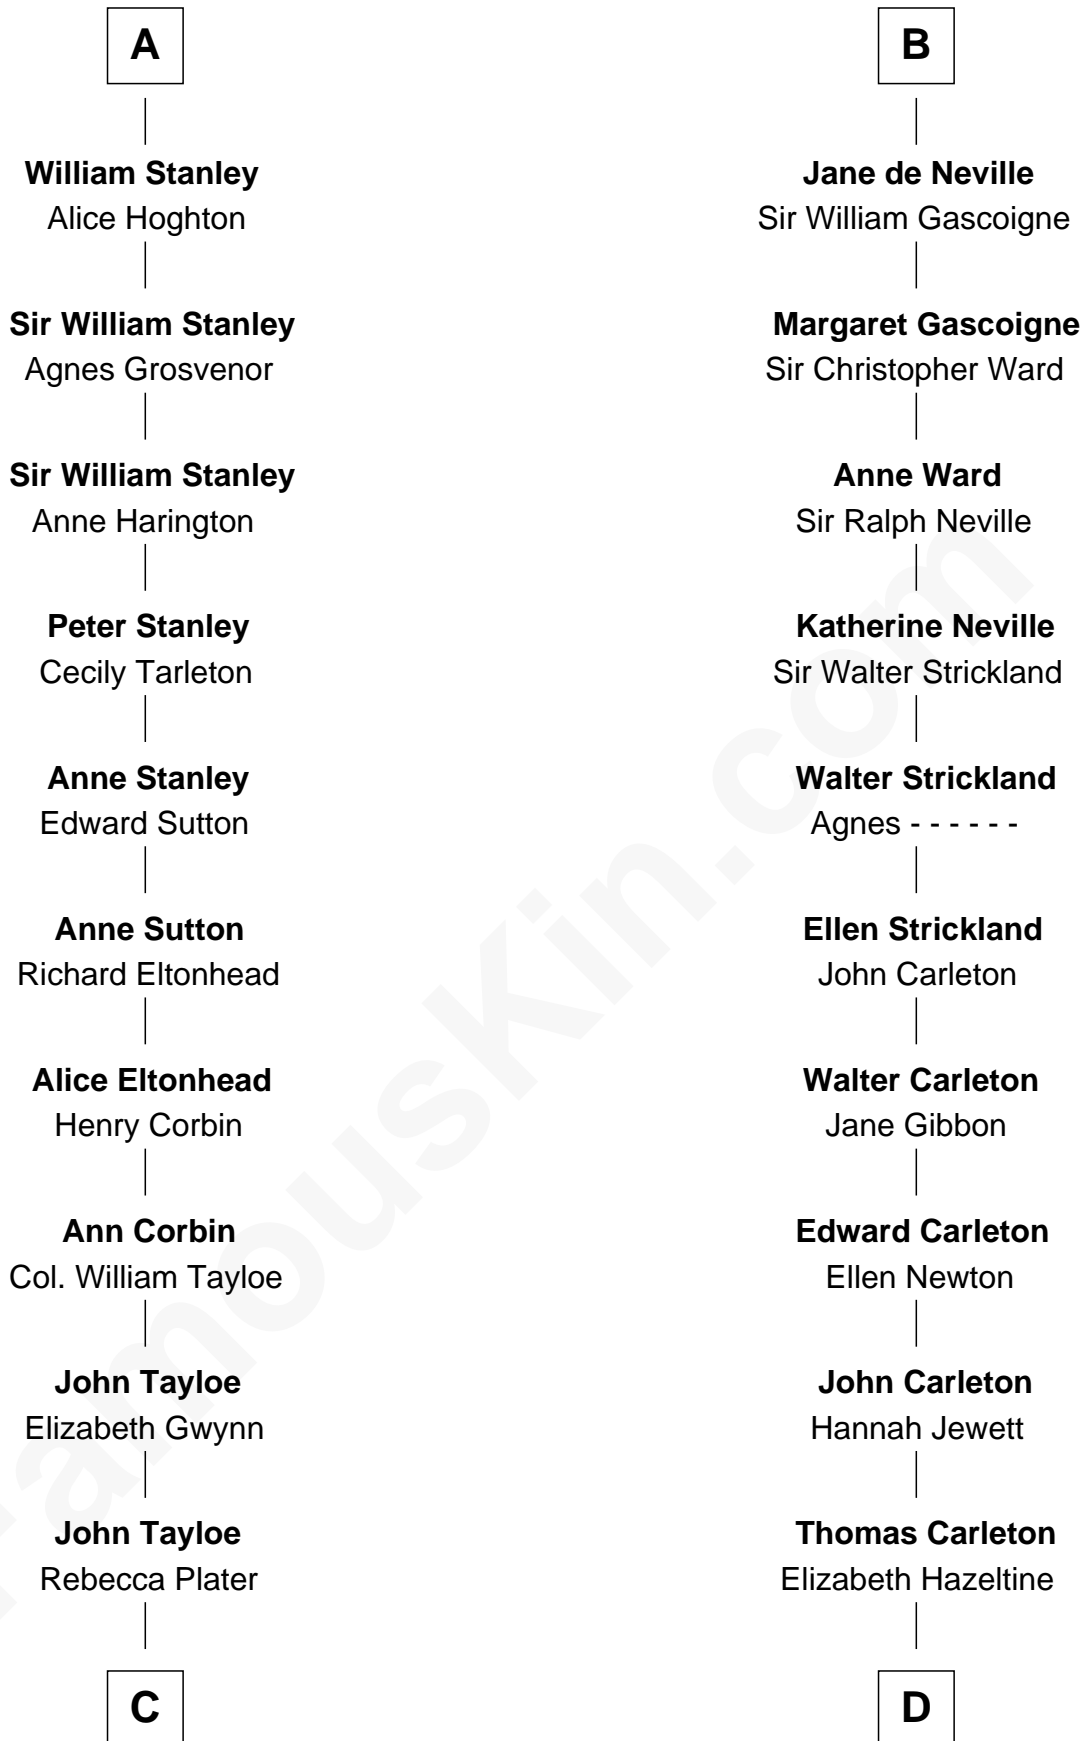

FamousKin.com Relationship Chart of

Edward Lloyd V

13th Governor of Maryland

18th cousin 3 times removed of

Charles A. Pillsbury

Co-Founder of C.A. Pillsbury Co.

C

Elizabeth Tayloe
Col. Edward Lloyd

Edward Lloyd V
13th Governor of Maryland

D

John Carleton
Hannah Platts

Moses Carleton
Margaret Sprake

Henry Carleton
Polly Greeley

Margaret Sprague Carleton
George Alfred Pillsbury

Charles A. Pillsbury
Co-Founder of C.A. Pillsbury Co.