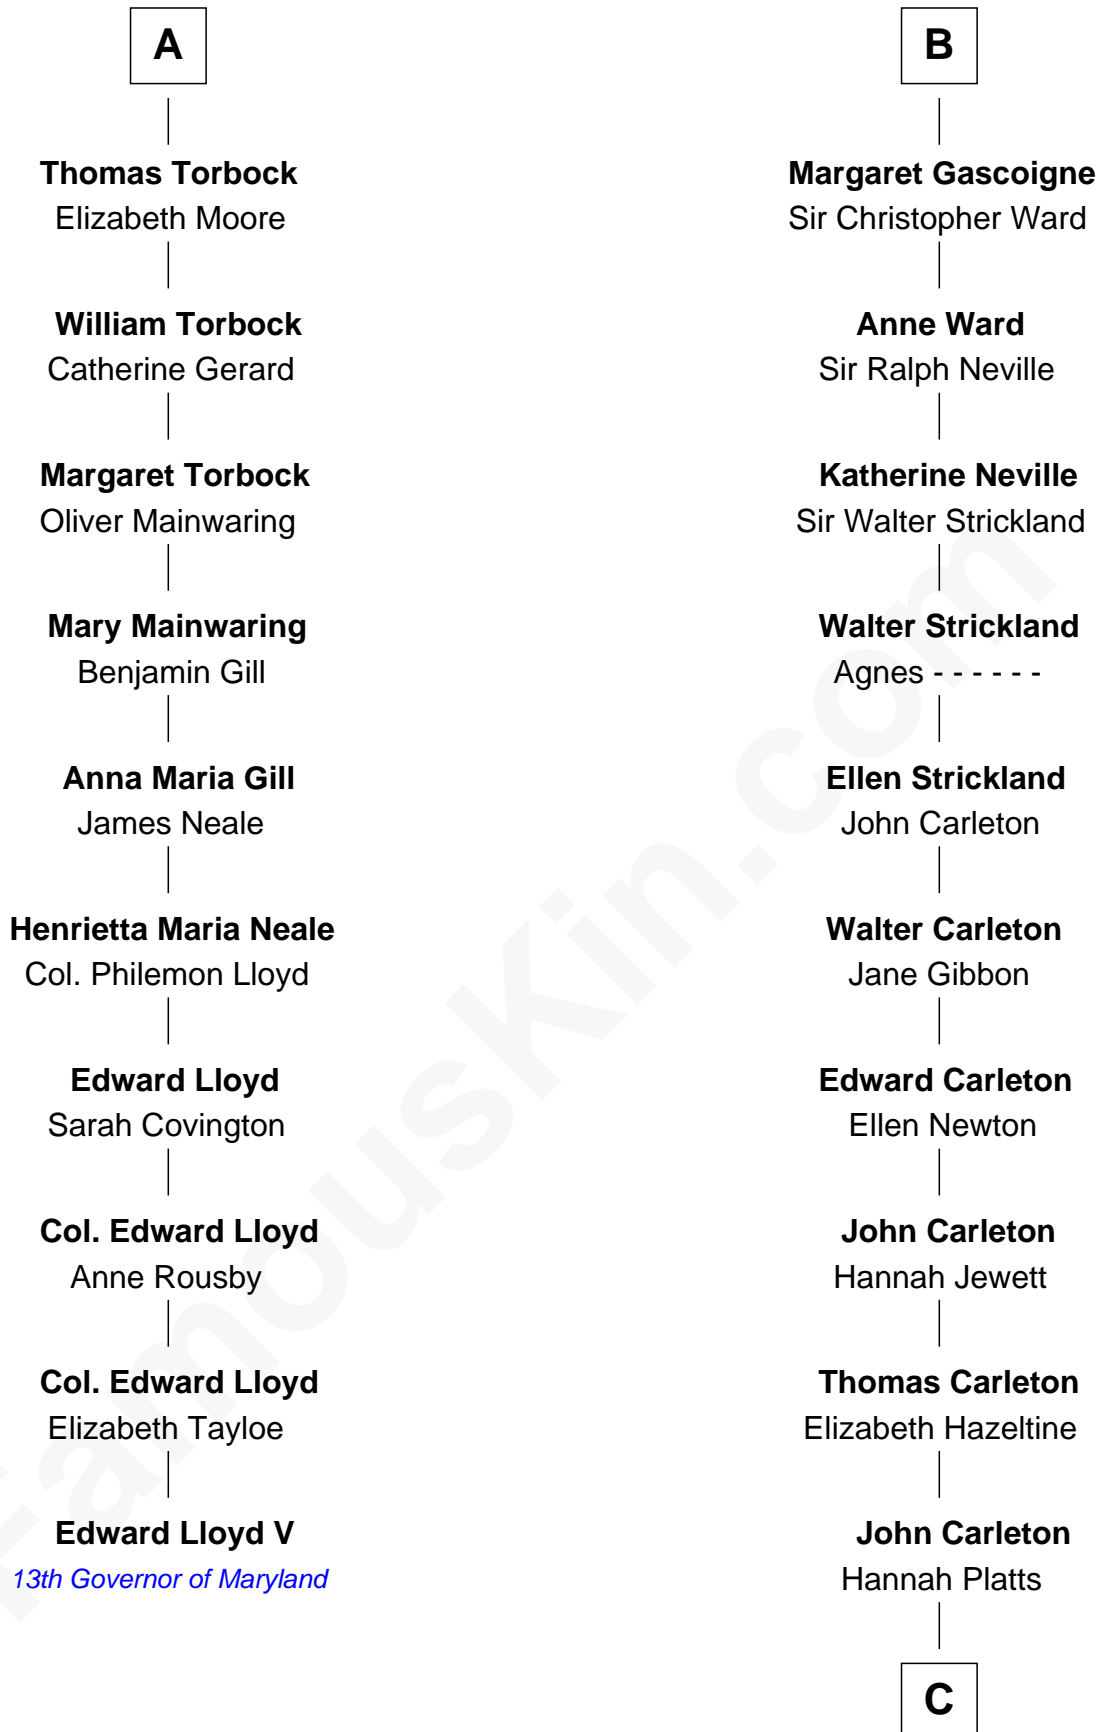

FamousKin.com Relationship Chart of

Edward Lloyd V

13th Governor of Maryland

16th cousin 4 times removed of

Charles A. Pillsbury

Co-Founder of C.A. Pillsbury Co.

C

—
Moses Carleton

Margaret Sprake

—
Henry Carleton

Polly Greeley

—
Margaret Sprague Carleton

George Alfred Pillsbury

—
Charles A. Pillsbury

Co-Founder of C.A. Pillsbury Co.