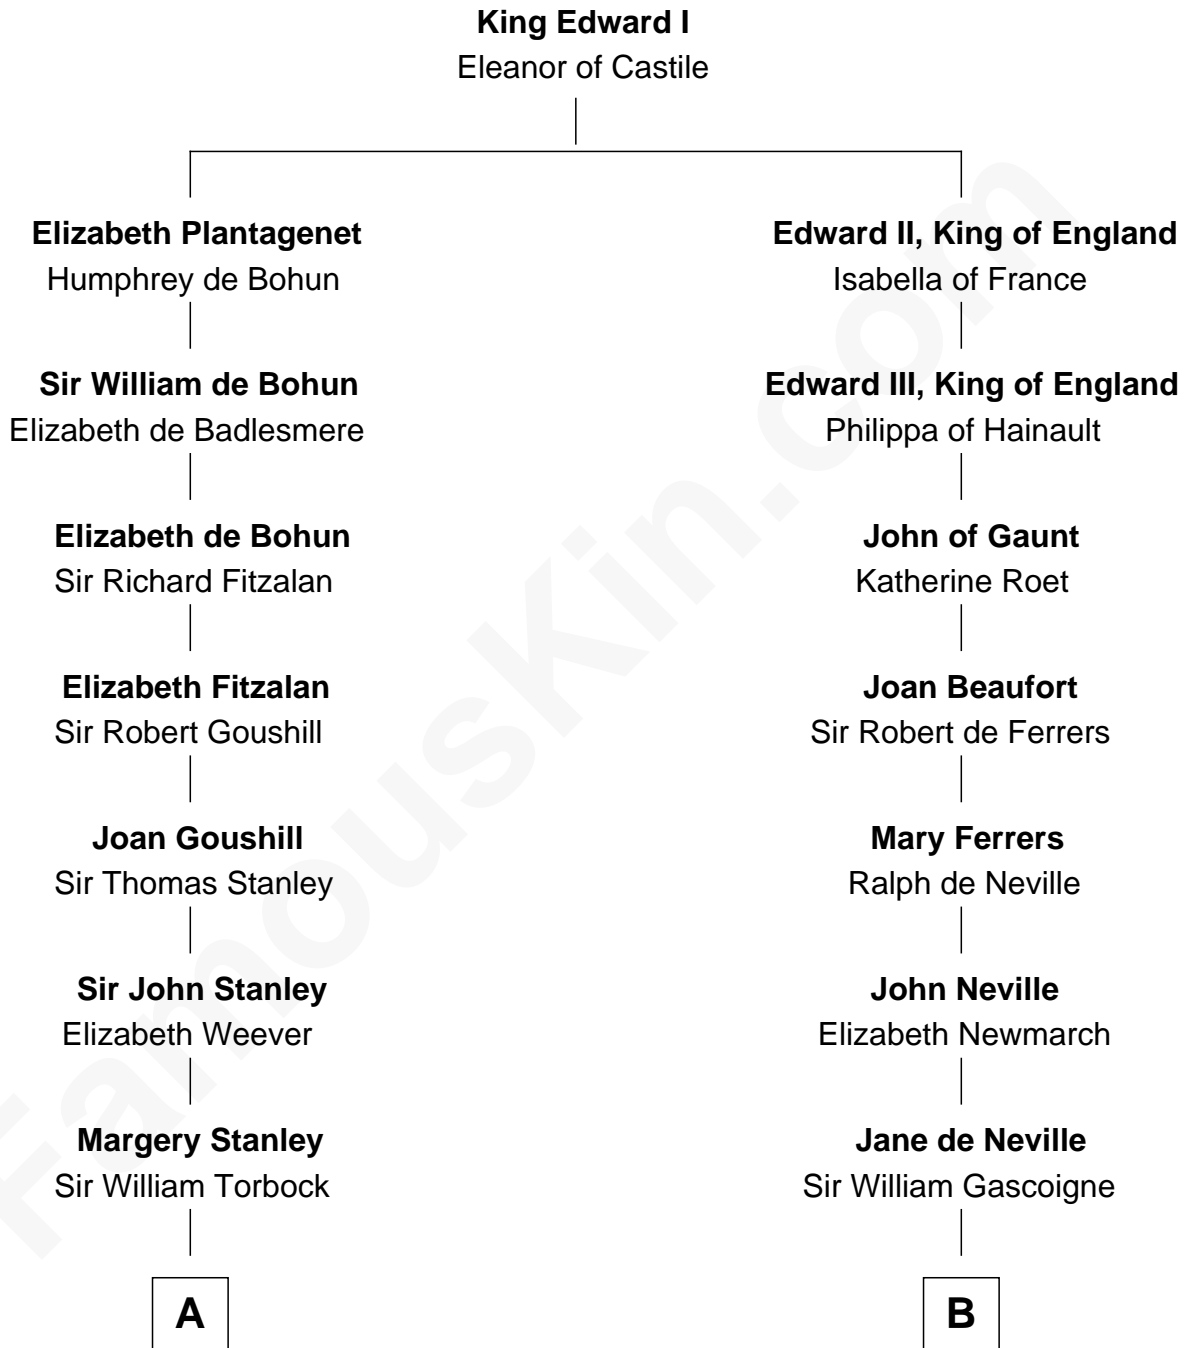

FamousKin.com Relationship Chart of

Edward Lloyd V

13th Governor of Maryland

16th cousin 4 times removed of

Charles A. Pillsbury

Co-Founder of C.A. Pillsbury Co.

C

—
Moses Carleton

Margaret Sprake

—
Henry Carleton

Polly Greeley

—
Margaret Sprague Carleton

George Alfred Pillsbury

—
Charles A. Pillsbury

Co-Founder of C.A. Pillsbury Co.