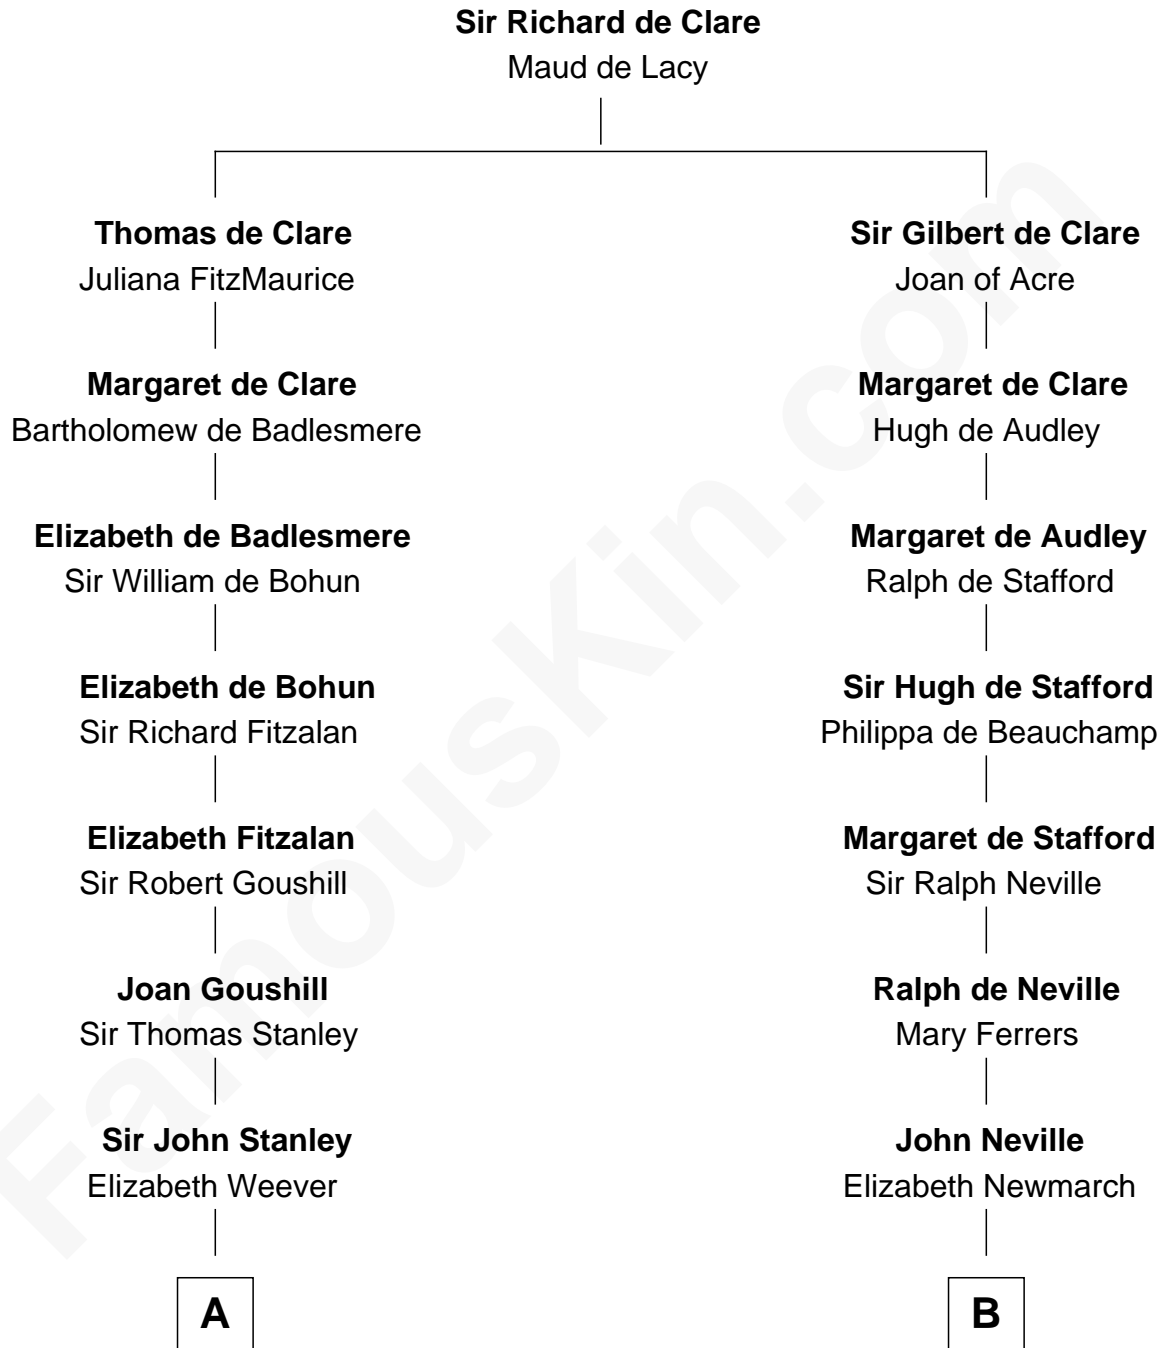

FamousKin.com Relationship Chart of

Edward Lloyd V

13th Governor of Maryland

17th cousin 4 times removed of

Charles A. Pillsbury

Co-Founder of C.A. Pillsbury Co.

C

John Carleton

Hannah Platts

Moses Carleton

Margaret Sprake

Henry Carleton

Polly Greeley

Margaret Sprague Carleton

George Alfred Pillsbury

Charles A. Pillsbury