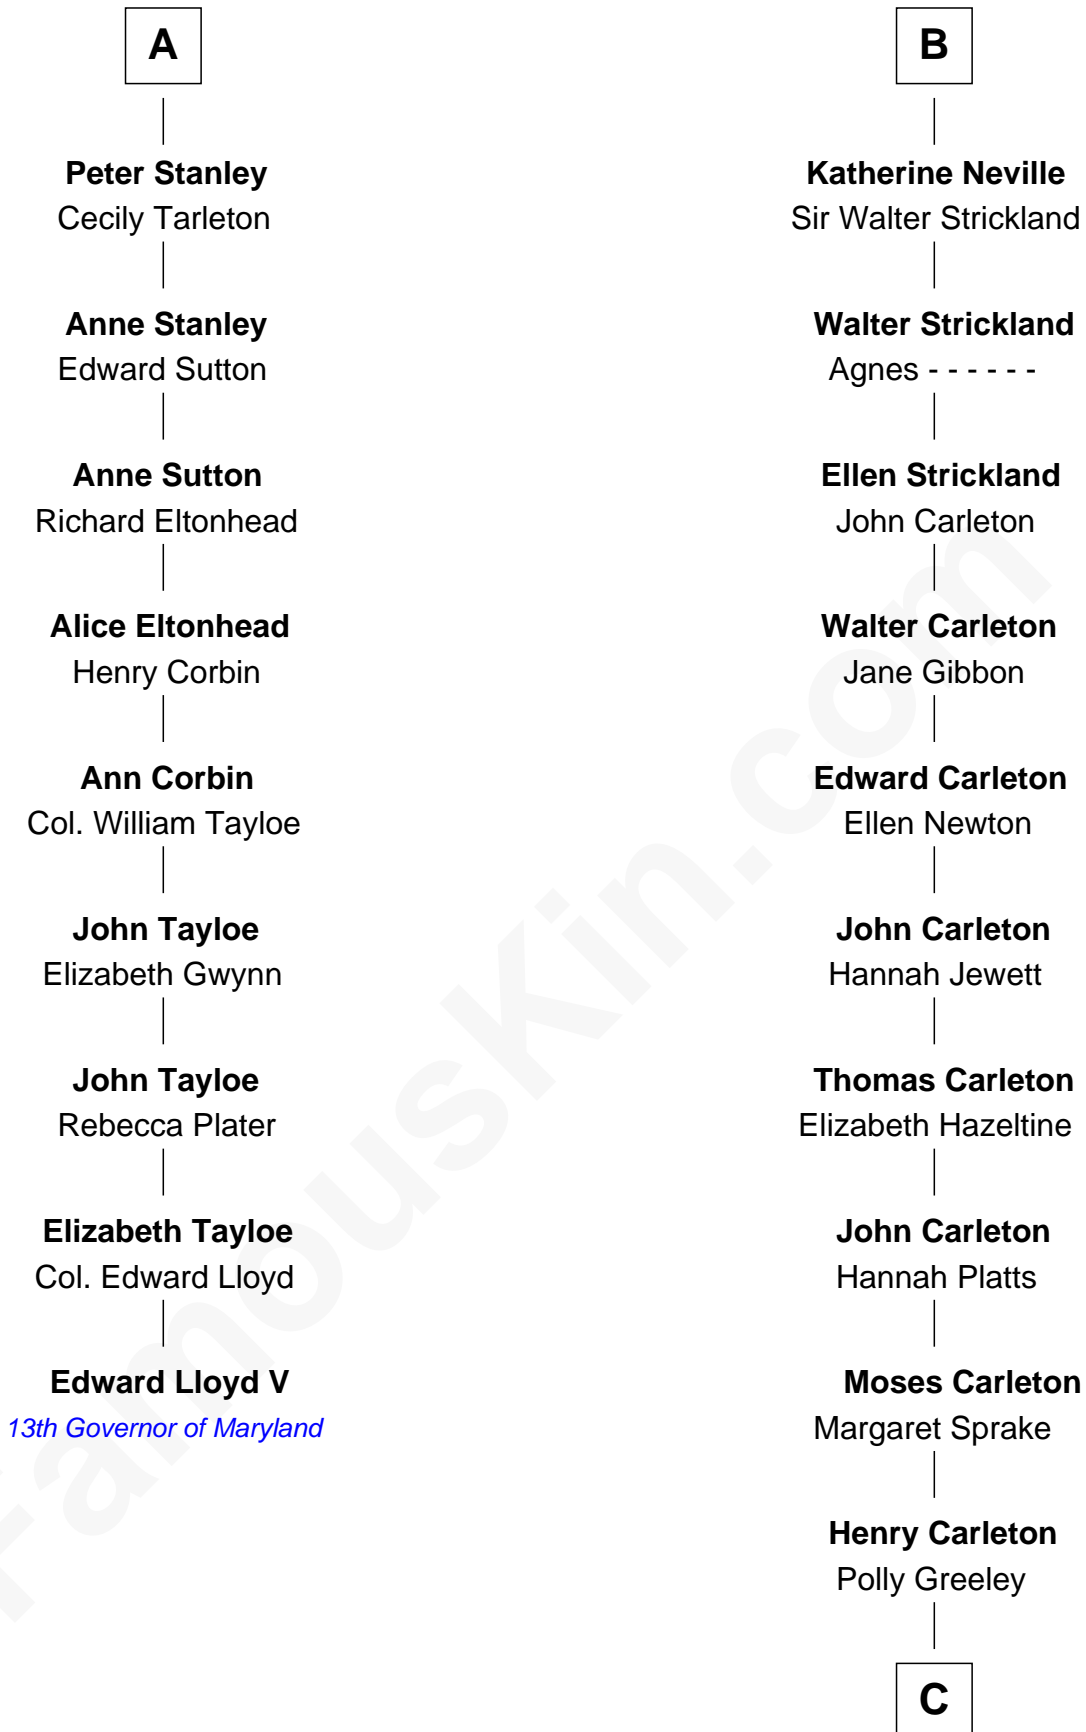

FamousKin.com Relationship Chart of

Edward Lloyd V

13th Governor of Maryland

15th cousin 3 times removed of

Charles A. Pillsbury

Co-Founder of C.A. Pillsbury Co.

C

Margaret Sprague Carleton