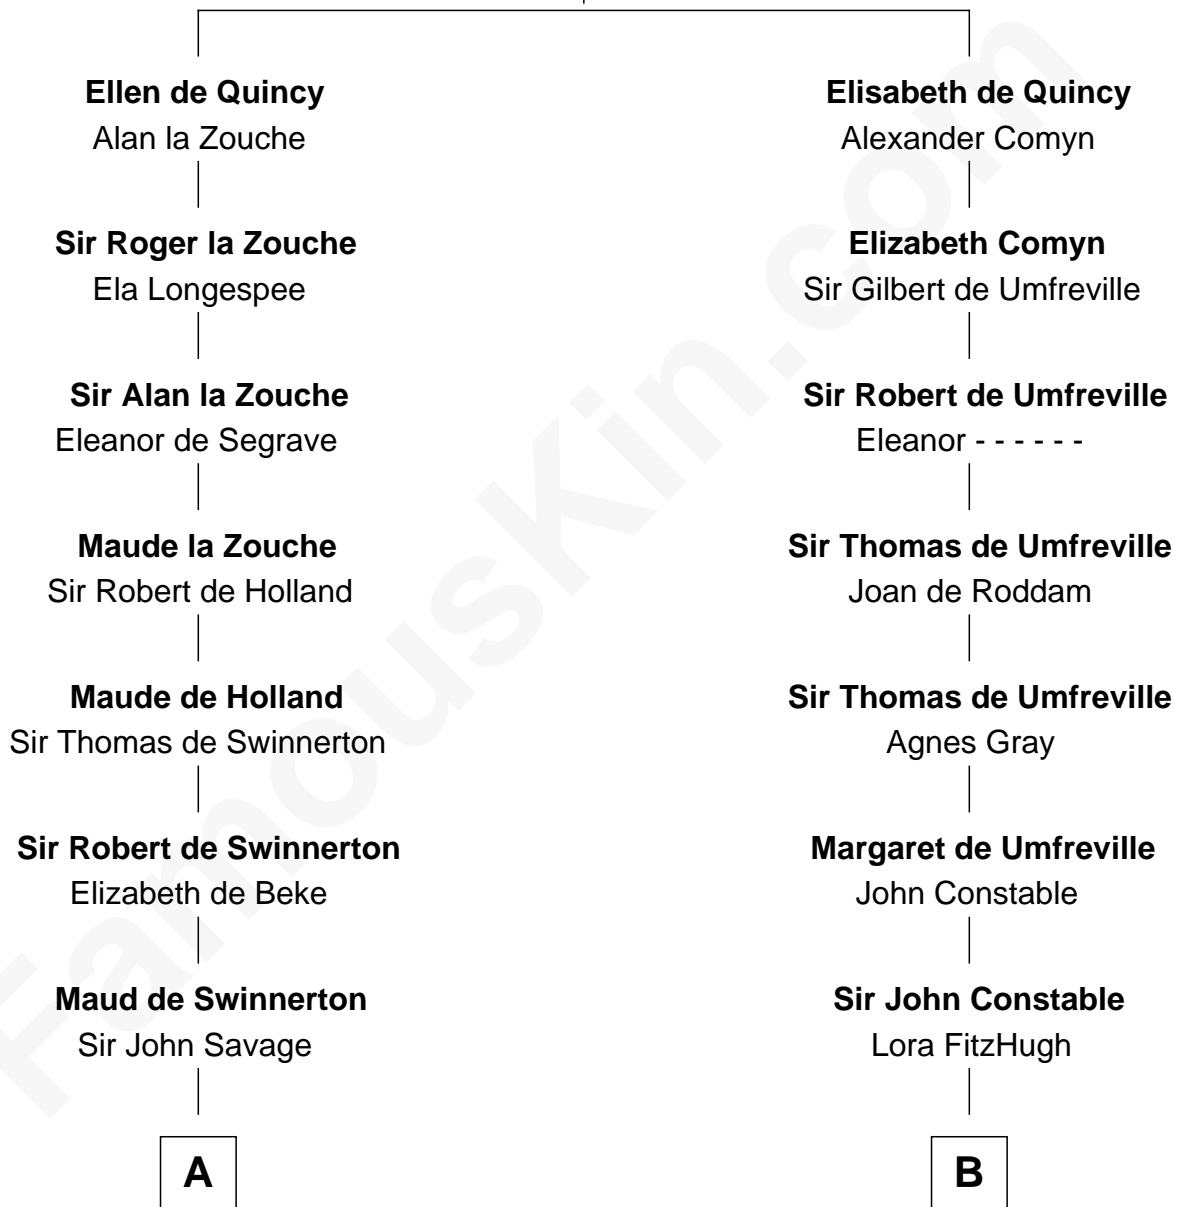

FamousKin.com Relationship Chart of

Edward Lloyd V

13th Governor of Maryland

19th cousin of

Charles A. Pillsbury

Co-Founder of C.A. Pillsbury Co.

Sir Roger de Quincy

Helen of Galloway

C

John Tayloe
Rebecca Plater

Elizabeth Tayloe
Col. Edward Lloyd

Edward Lloyd V
13th Governor of Maryland

D

Henry Carleton
Polly Greeley

Margaret Sprague Carleton
George Alfred Pillsbury

Charles A. Pillsbury
Co-Founder of C.A. Pillsbury Co.