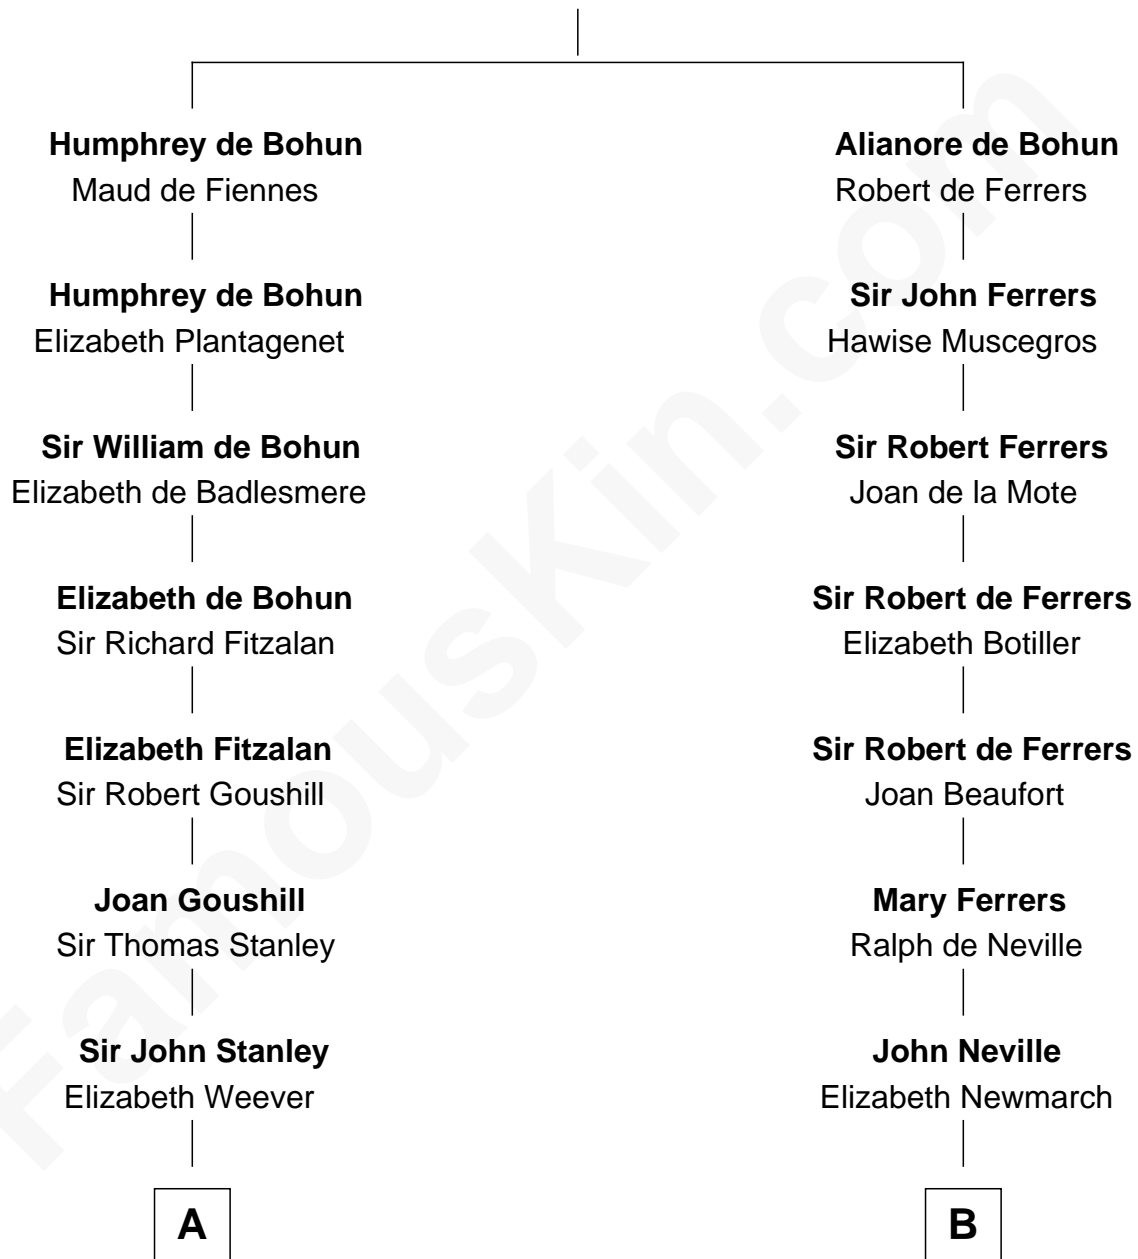

FamousKin.com Relationship Chart of

Edward Lloyd V

13th Governor of Maryland

17th cousin 4 times removed of

Charles A. Pillsbury

Co-Founder of C.A. Pillsbury Co.

Sir Humphrey de Bohun

Eleanor de Braiose

C

John Carleton

Hannah Platts

Moses Carleton

Margaret Sprake

Henry Carleton

Polly Greeley

Margaret Sprague Carleton