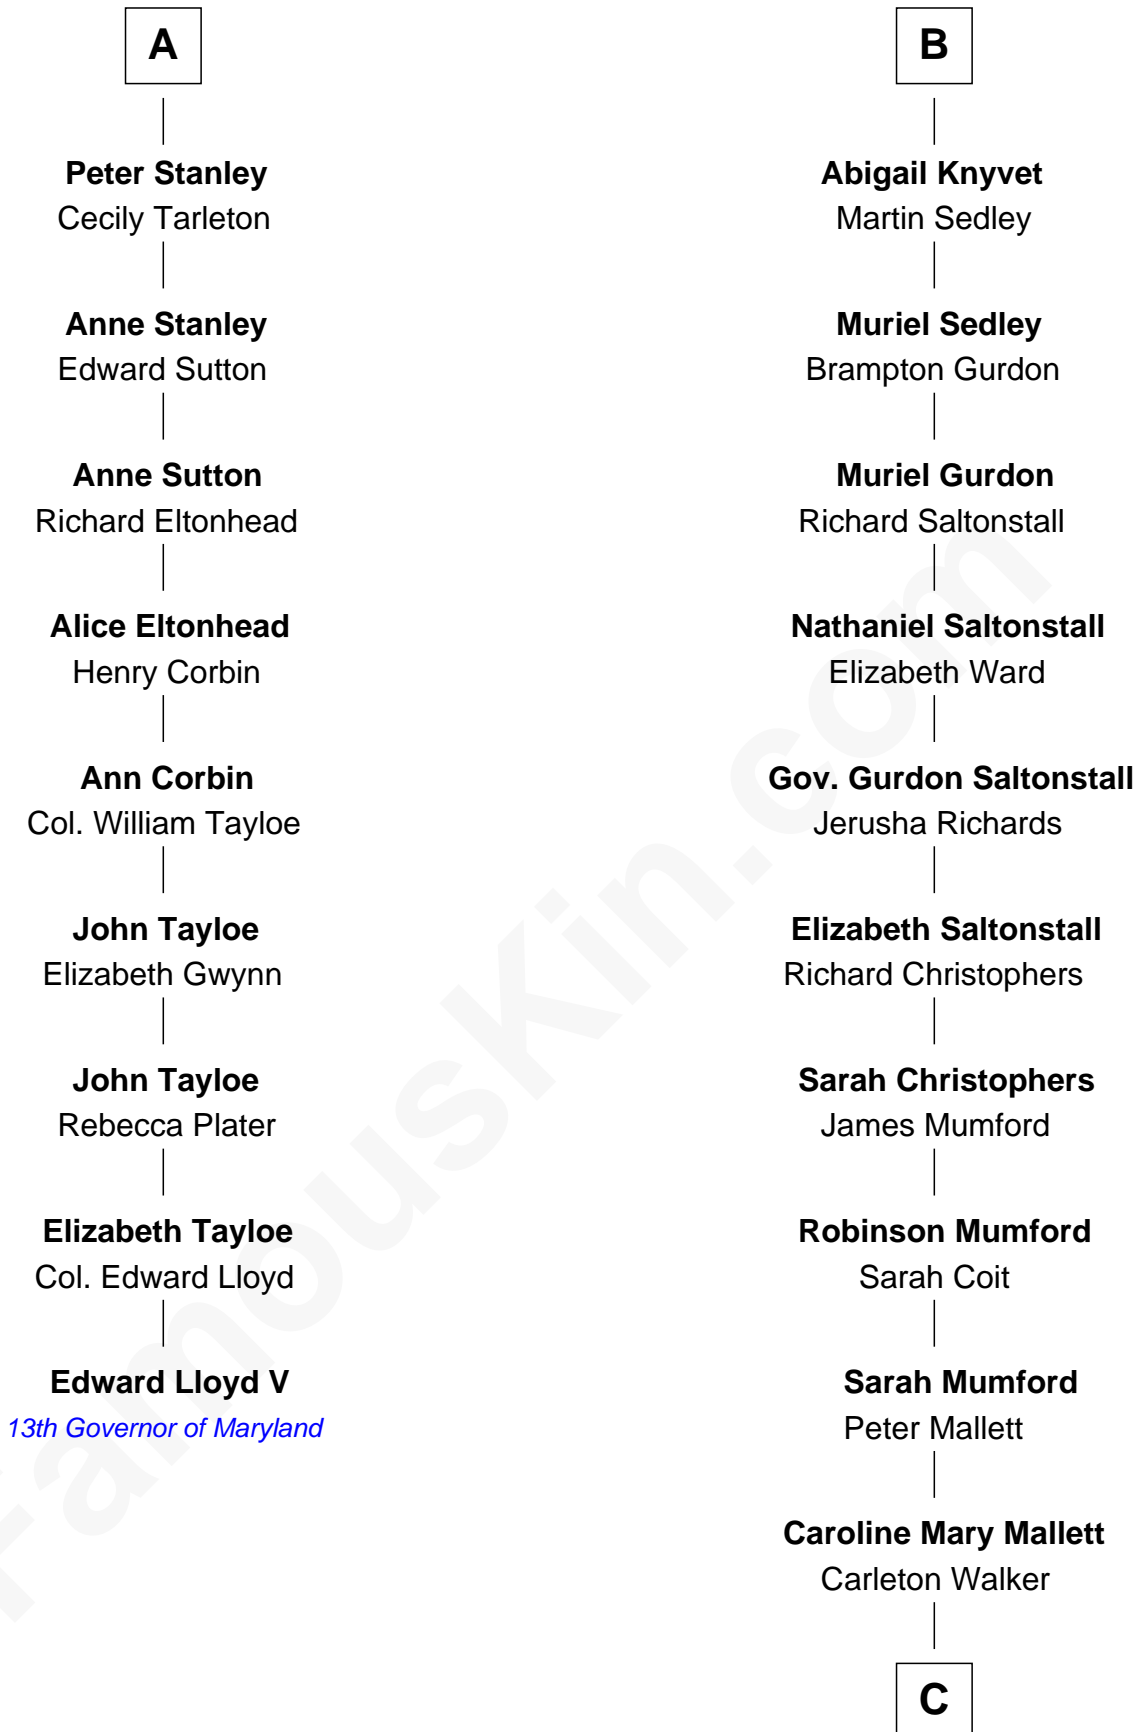

# FamousKin.com Relationship Chart of

**Edward Lloyd V**

*13th Governor of Maryland*

15th cousin 6 times removed of

**Carly Fiorina**

*CEO of Hewlett-Packard*

**Ralph de Stafford**

*with wife  
Katherine de Hastang*

*with wife  
Margaret de Audley*

C

**Margaret Isabella Walker**

Heinrich Weber

**John Walker Weber**

Maude Graves

**Cara Carleton Weber**

Harold Marvin Sneed