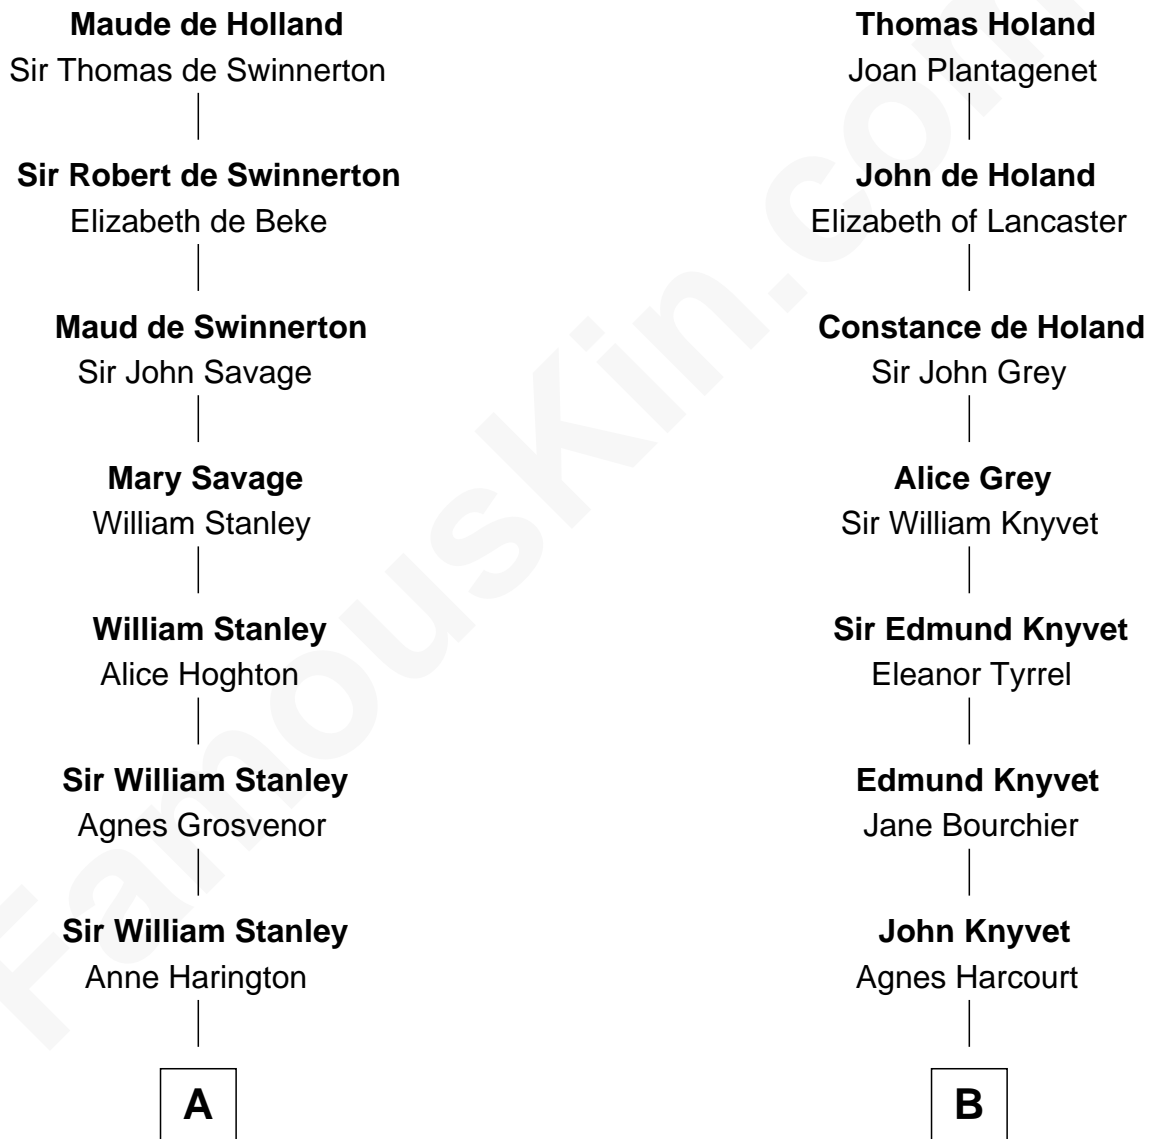

FamousKin.com Relationship Chart of

Edward Lloyd V

13th Governor of Maryland

15th cousin 6 times removed of

Carly Fiorina

CEO of Hewlett-Packard

Sir Robert de Holland

Maude la Zouche

C

Margaret Isabella Walker

Heinrich Weber

John Walker Weber

Maude Graves

Cara Carleton Weber

Harold Marvin Sneed

Joseph Tyree Sneed