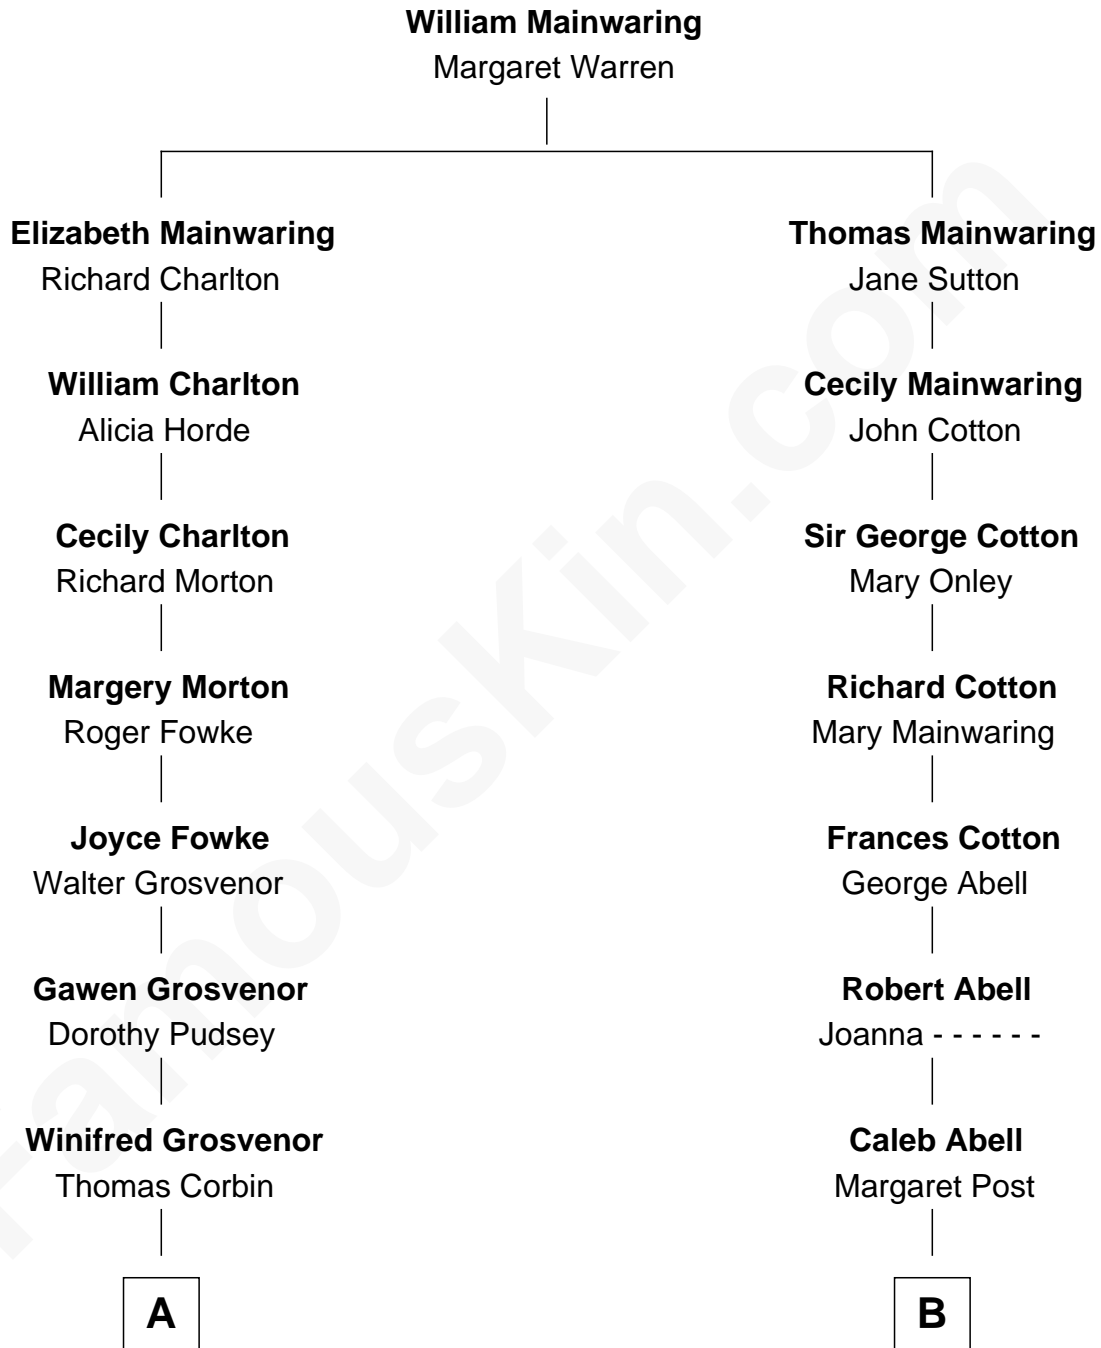

FamousKin.com Relationship Chart of

Edward Lloyd V

13th Governor of Maryland

12th cousin 3 times removed of

Illeana Douglas

TV and Movie Actress

A

Henry Corbin
Alice Eltonhead

Ann Corbin
Col. William Tayloe

John Tayloe
Elizabeth Gwynn

John Tayloe
Rebecca Plater

Elizabeth Tayloe
Col. Edward Lloyd

Edward Lloyd V
13th Governor of Maryland

B

Mary Abell
Richard Douglas

William Douglas
Sarah Denison

Richard Douglas
Lucy Way

Erskine Douglas
Sophia Garrett

Emma Jane Douglas
Col. George Taliaferro Shackelford

Lena Priscilla Shackelford
Edouard Gregory Hesselberg

Melvyn Edouard Hesselberg
Rosalind Hightower