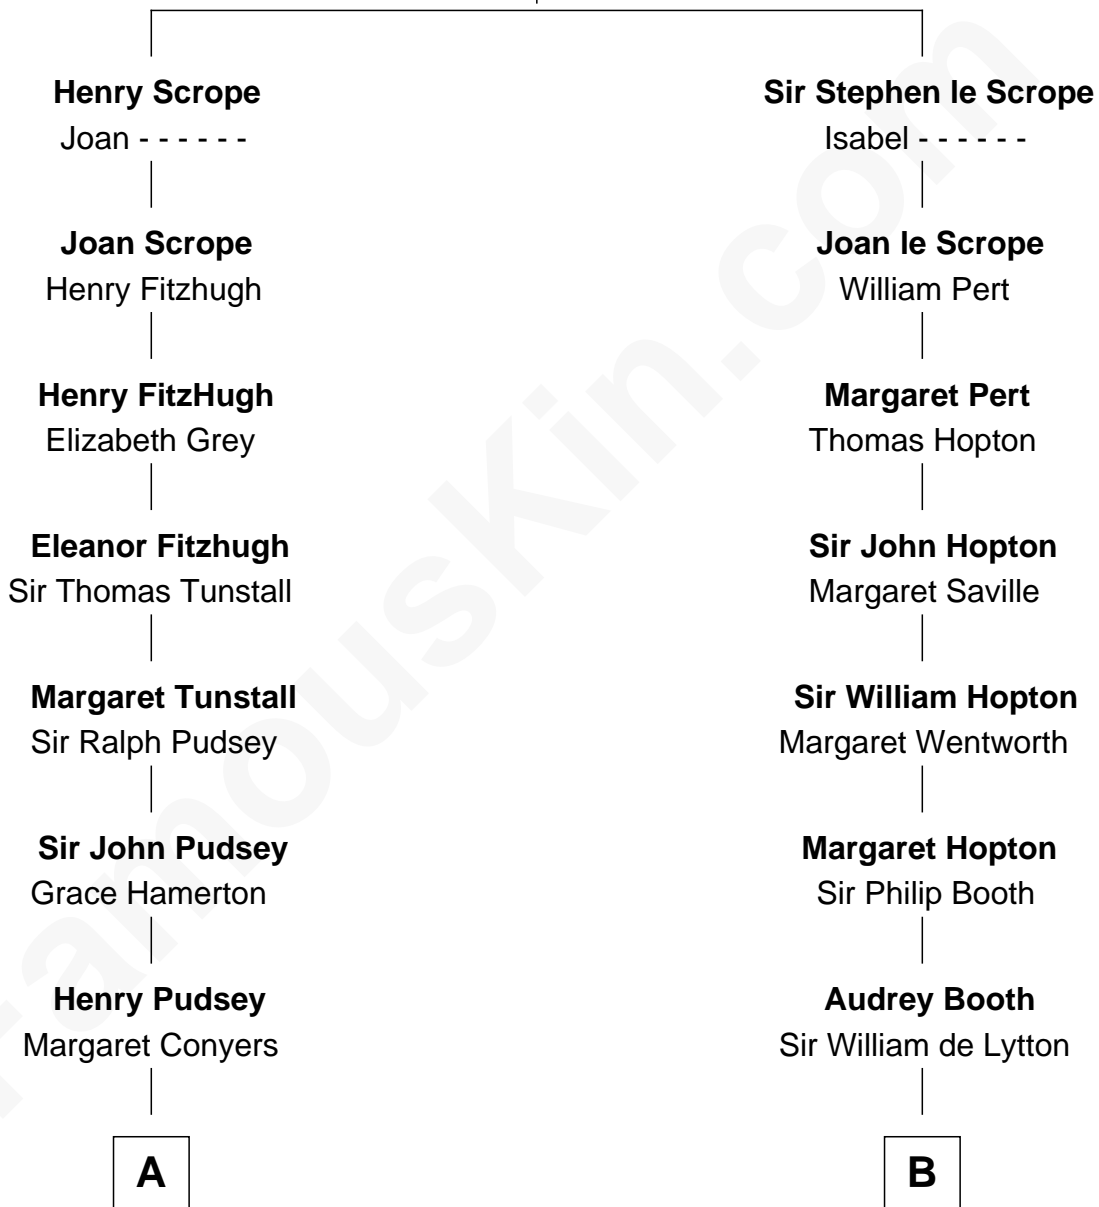

FamousKin.com Relationship Chart of

Edward Lloyd V

13th Governor of Maryland

15th cousin 3 times removed of

Thomas Jefferson

3rd U.S. President and Signer of the Declaration of Independence

Sir Geoffrey le Scrope

Ivetta de Ros

C

Elizabeth Tayloe
Col. Edward Lloyd

Edward Lloyd V
13th Governor of Maryland

FamousKin.com