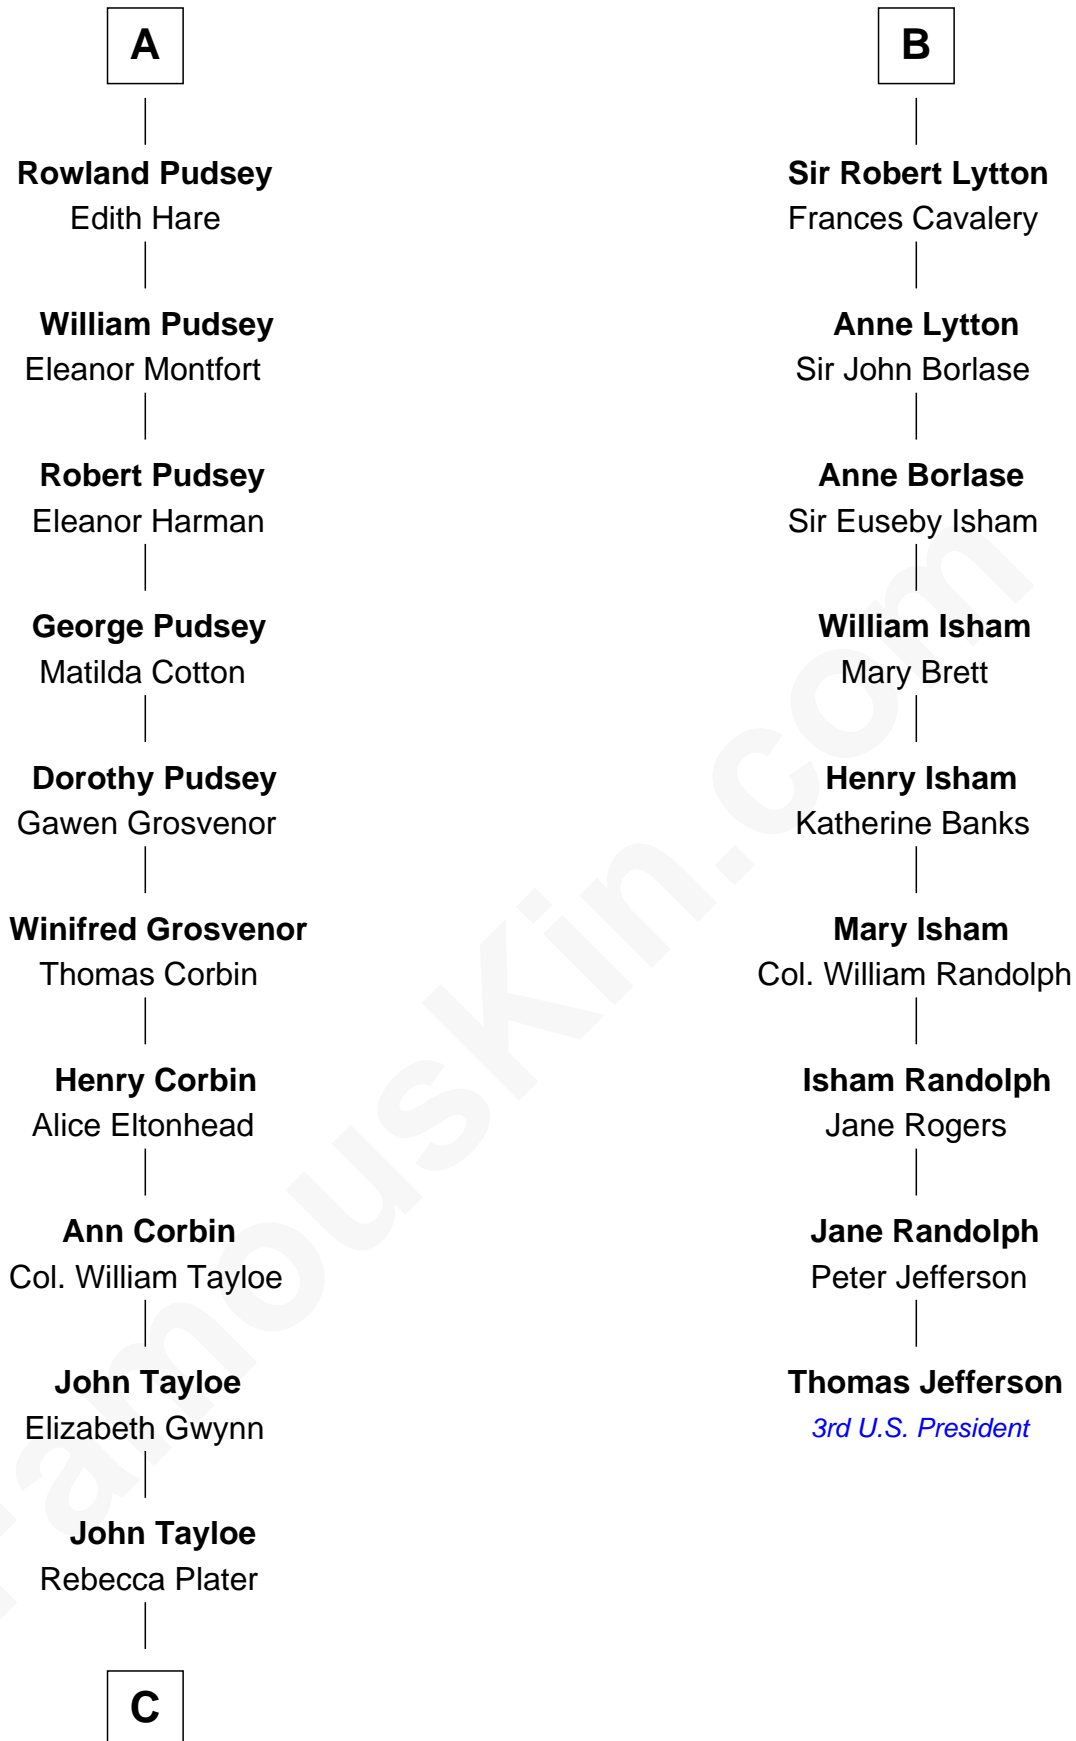

FamousKin.com Relationship Chart of

Edward Lloyd V

13th Governor of Maryland

15th cousin 3 times removed of

Thomas Jefferson

3rd U.S. President and Signer of the Declaration of Independence

Sir Geoffrey le Scrope

Ivetta de Ros

C

Elizabeth Tayloe
Col. Edward Lloyd

Edward Lloyd V
13th Governor of Maryland

FamousKin.com