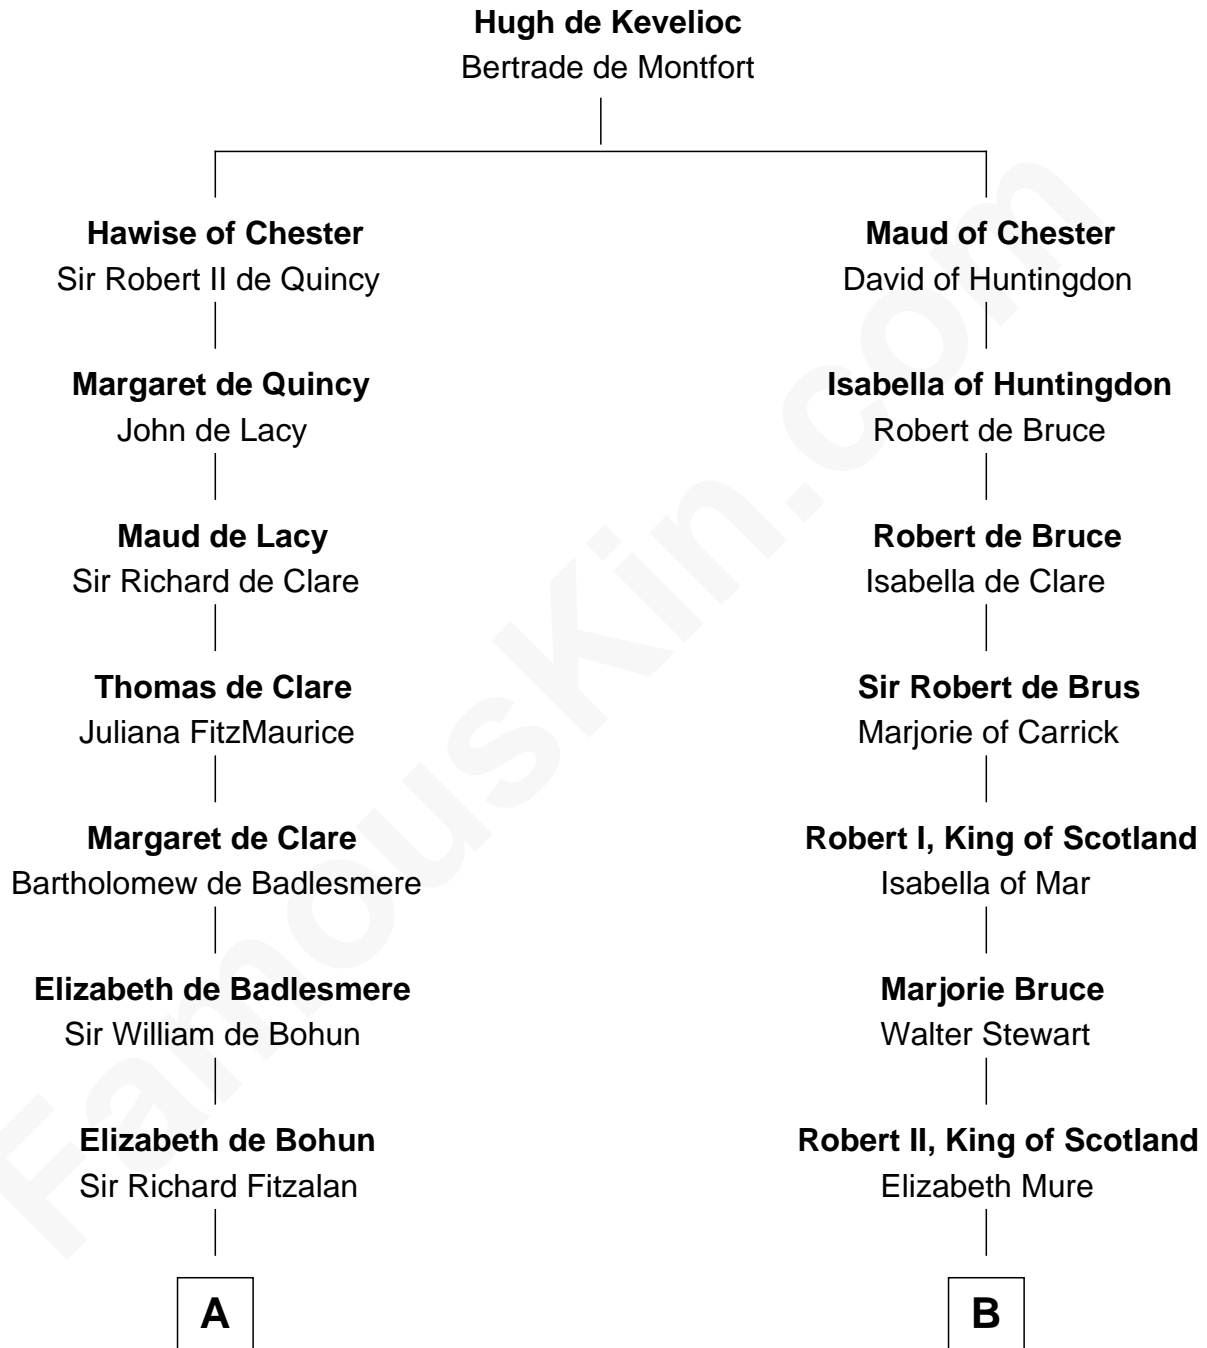

# FamousKin.com Relationship Chart of

**Edward Lloyd V**

*13th Governor of Maryland*

20th cousin 1 time removed of

**Alexander Hamilton**

*1st U.S. Secretary of the Treasury*

**C**

**Edward Lloyd**  
Sarah Covington

**Col. Edward Lloyd**  
Anne Rousby

**Col. Edward Lloyd**  
Elizabeth Tayloe

**Edward Lloyd V**  
*13th Governor of Maryland*

**D**

**Alexander Cunningham**  
Janet Cunningham

**Rebecca Cunningham**  
John Hamilton