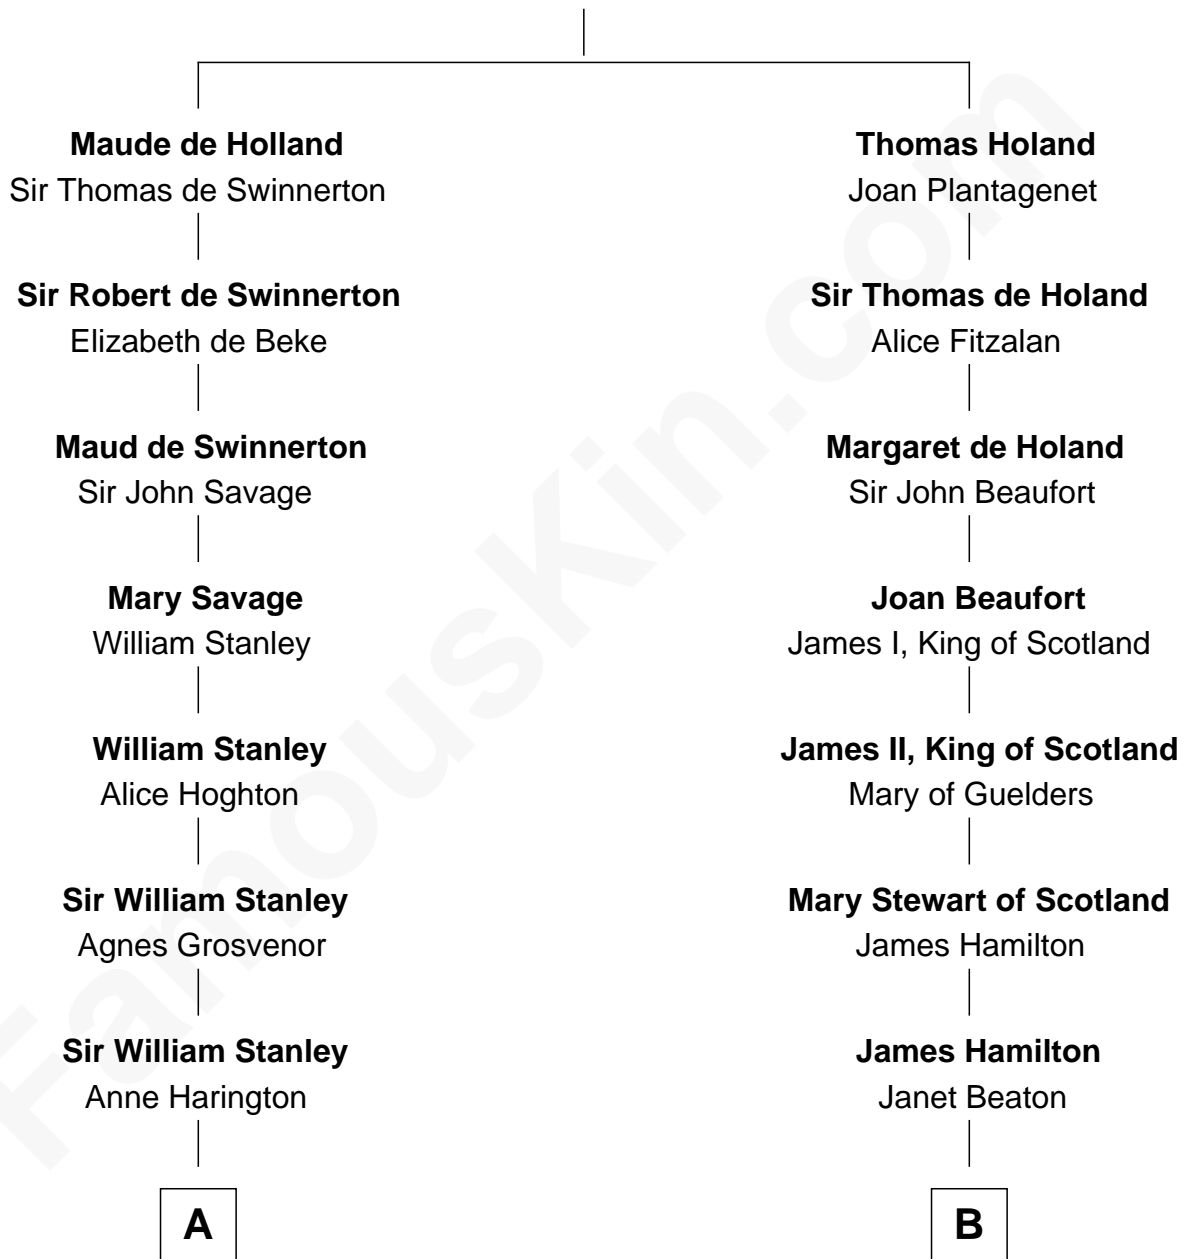

FamousKin.com Relationship Chart of

Edward Lloyd V

13th Governor of Maryland

15th cousin 1 time removed of

Alexander Hamilton

1st U.S. Secretary of the Treasury

Sir Robert de Holland

Maude la Zouche

A

Peter Stanley
Cecily Tarleton

Anne Stanley
Edward Sutton

Anne Sutton
Richard Eltonhead

Alice Eltonhead
Henry Corbin

Ann Corbin
Col. William Tayloe

John Tayloe
Elizabeth Gwynn

John Tayloe
Rebecca Plater

Elizabeth Tayloe
Col. Edward Lloyd

Edward Lloyd V
13th Governor of Maryland

B

Janet Hamilton
Alexander Cunningham

William Cunningham
Janet Gordon

Elizabeth Cunningham
Alexander Cunningham

William Cunningham
Elizabeth Stewart