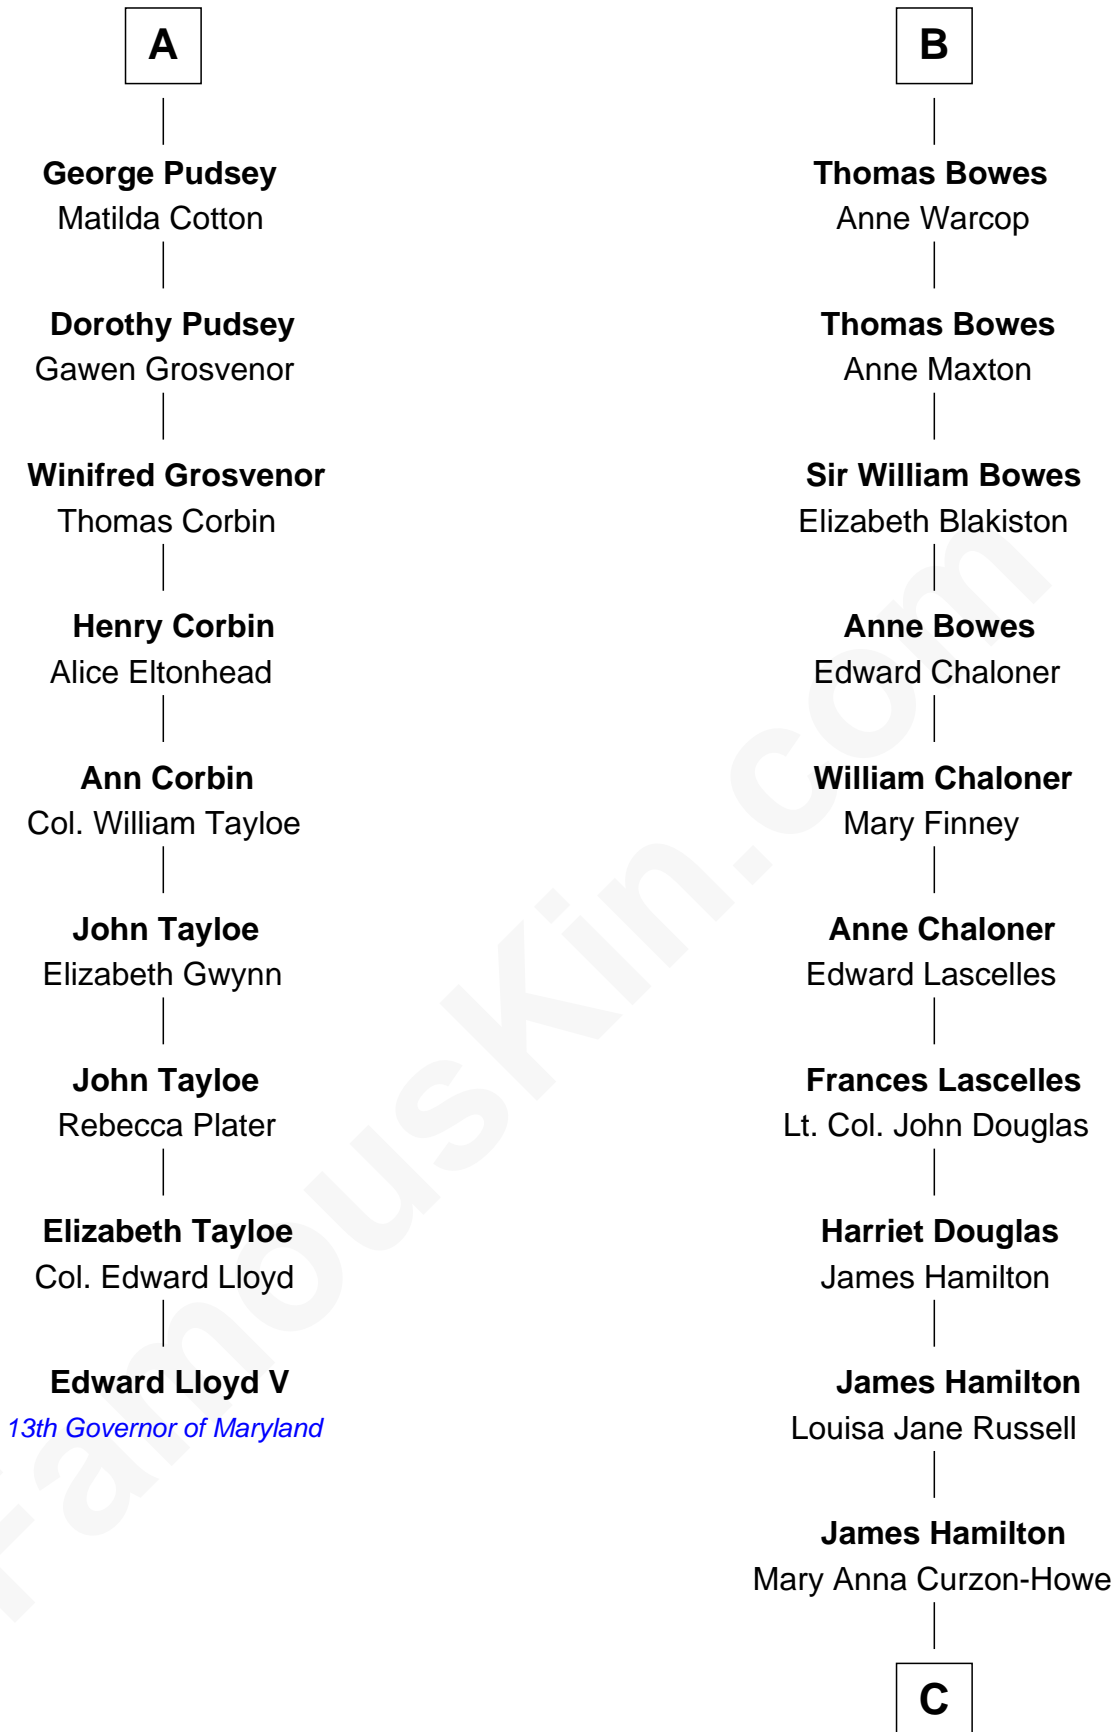

# FamousKin.com Relationship Chart of

**Edward Lloyd V**

*13th Governor of Maryland*

15th cousin 5 times removed of

**Princess Diana**

*Princess of Wales*

**Sir Ralph Eure**

*with wife  
Isabel de Atholl*

William Aske

**Rowland Pudsey**

Edith Hare

**Roger Aske**

Margery Sedgwick

**William Pudsey**

Eleanor Montfort

**Elizabeth Aske**

Richard Bowes

**Robert Pudsey**

Eleanor Harman

**Sir George Bowes**

Jane Talbot

**A**

**B**

**C**

**James Albert Edward Hamilton**  
Rosalind Cecilia Caroline Bingham

**Cynthia Elinor Beatrix Hamilton**  
Albert Edward John Spencer

**Edward John Spencer**  
Frances Ruth Burke Roche

**Princess Diana**  
*Princess of Wales*