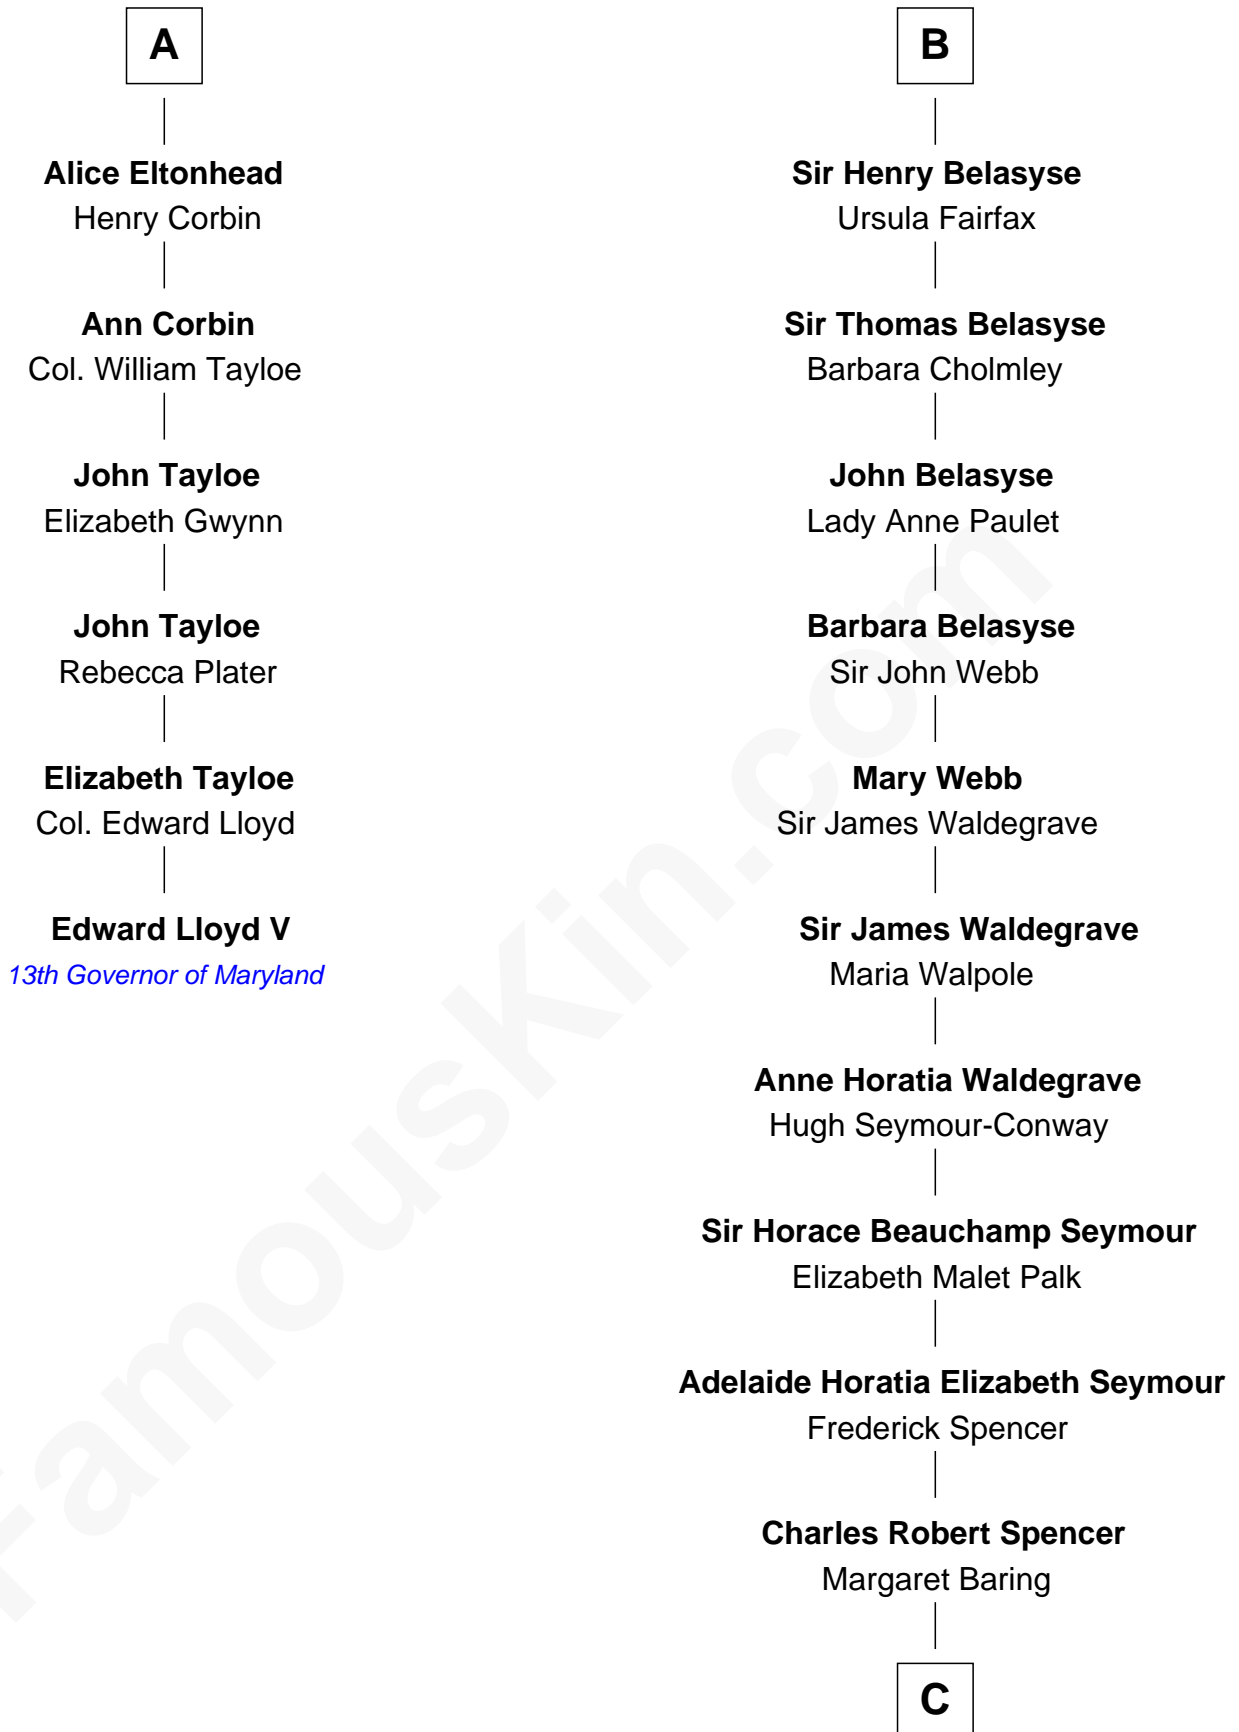

FamousKin.com Relationship Chart of

Edward Lloyd V

13th Governor of Maryland

12th cousin 7 times removed of

Princess Diana

Princess of Wales

Sir Nicholas Harington

Isabel English

C

Albert Edward John Spencer
Cynthia Elinor Beatrix Hamilton

Edward John Spencer
Frances Ruth Burke Roche

Princess Diana
Princess of Wales

FamousKin.com