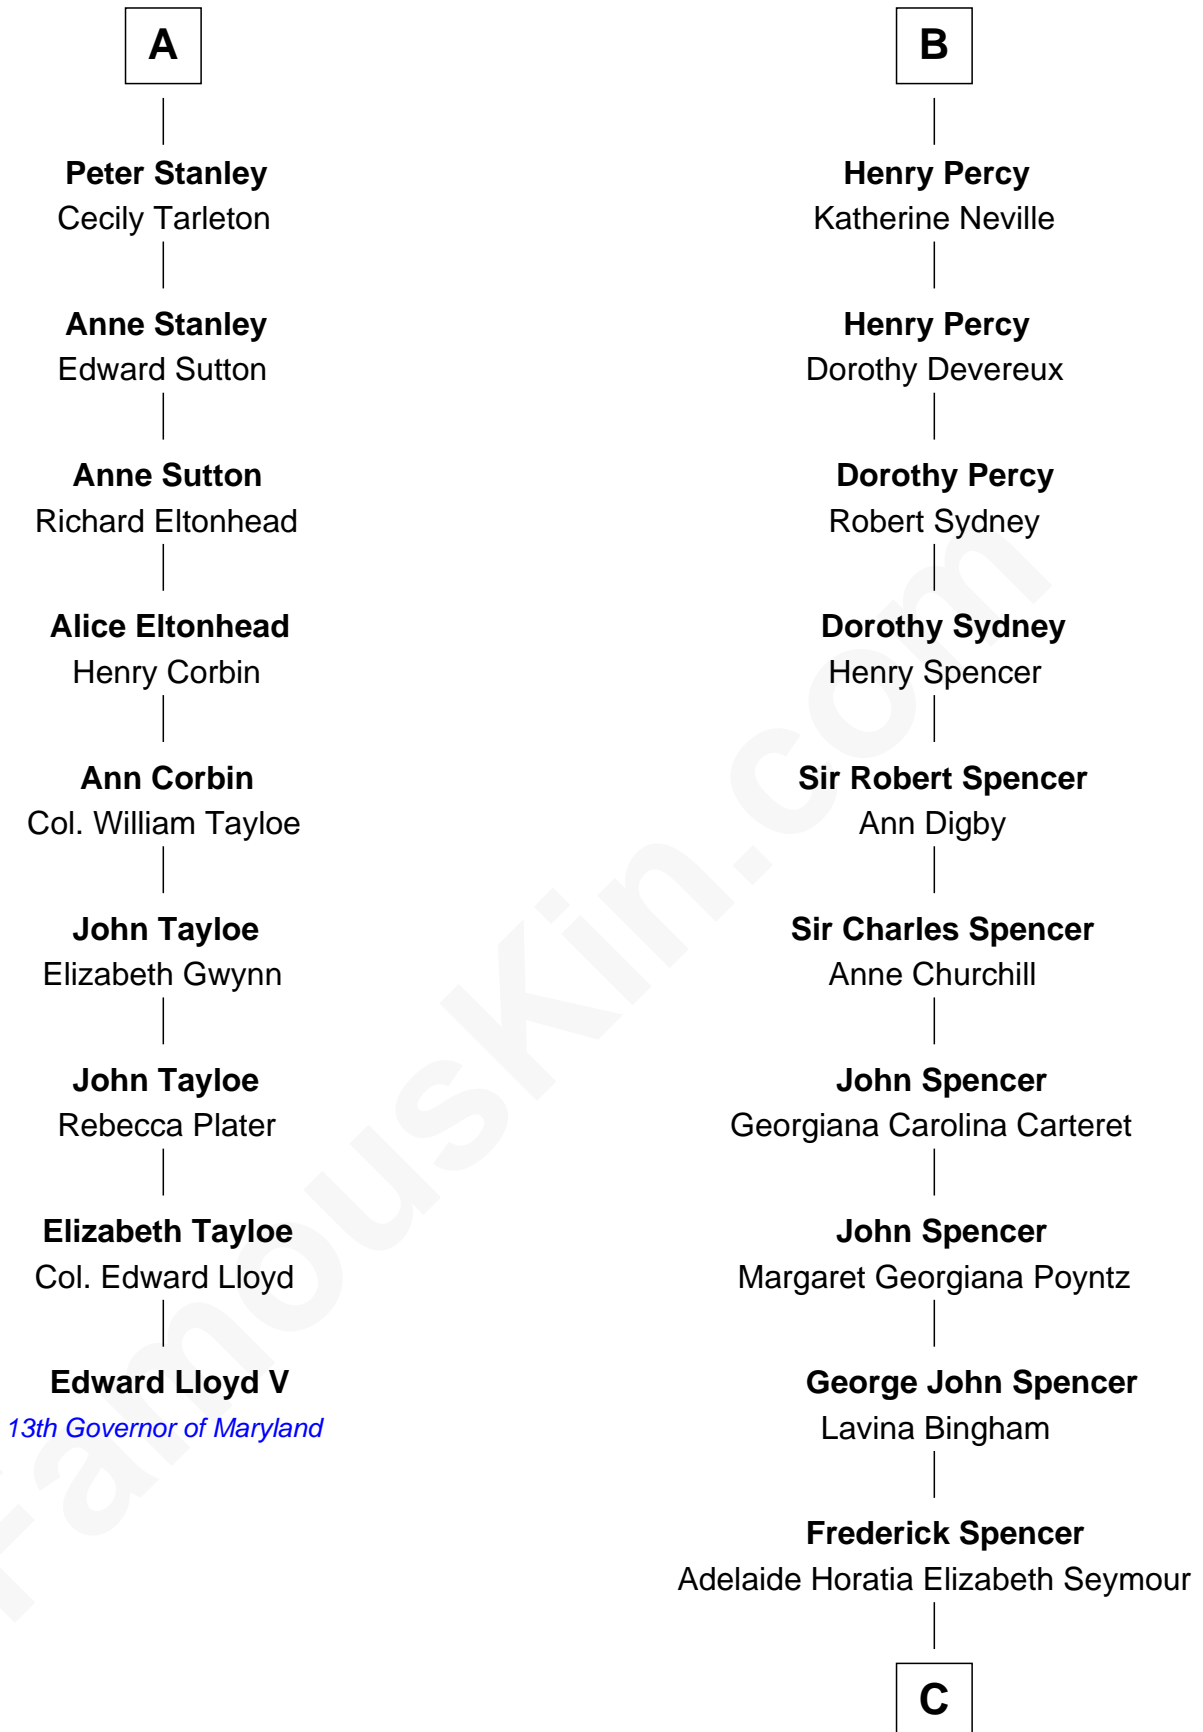

# FamousKin.com Relationship Chart of

**Edward Lloyd V**

*13th Governor of Maryland*

15th cousin 5 times removed of

**Princess Diana**

*Princess of Wales*

**Sir Robert de Holland**

Maude la Zouche

**C**

**Charles Robert Spencer**

Margaret Baring

**Albert Edward John Spencer**

Cynthia Elinor Beatrix Hamilton

**Edward John Spencer**

Frances Ruth Burke Roche

**Princess Diana**

*Princess of Wales*

FamousKin.com