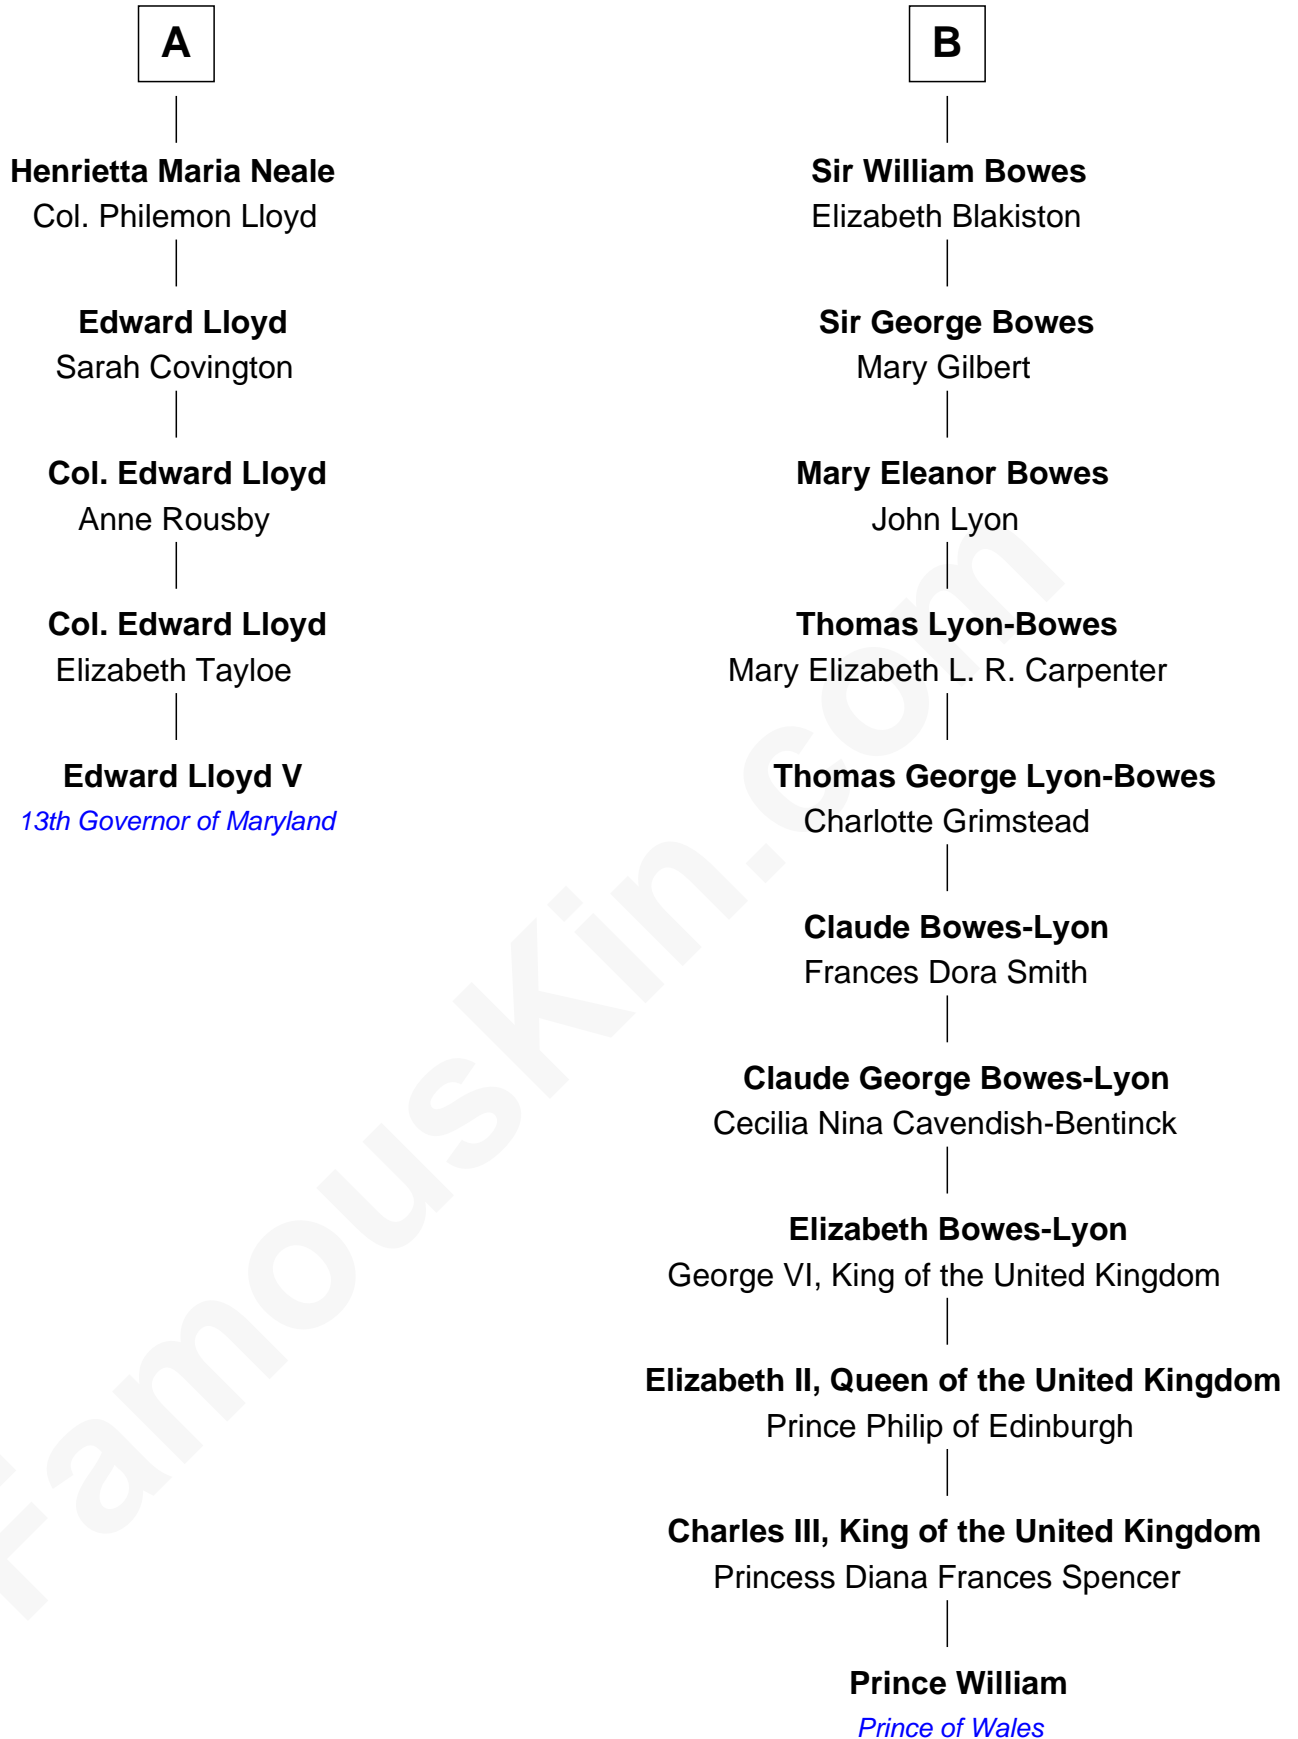

## Relationship Chart of

**Edward Lloyd V**

*13th Governor of Maryland*

11th cousin 6 times removed of

**Prince William**

*Prince of Wales*

**Sir Thomas Stanley**

Joan Goushill

**Sir John Stanley**

Elizabeth Weever

**Margery Stanley**

Sir William Torbock

**Thomas Torbock**

Elizabeth Moore

**William Torbock**

Catherine Gerard

Sir William Troutbeck

**Adam Troutbeck**

Joan Molyneux

**Margaret Troutbeck**

Sir John Talbot

**Sir John Talbot**

Frances Giffard

**Jane Talbot**

Sir George Bowes

**Thomas Bowes**

Anne Warcop

**Thomas Bowes**

Anne Maxton

**B**

William photo by [InSapphoWeTrust](#) (CC BY-SA 2.0)