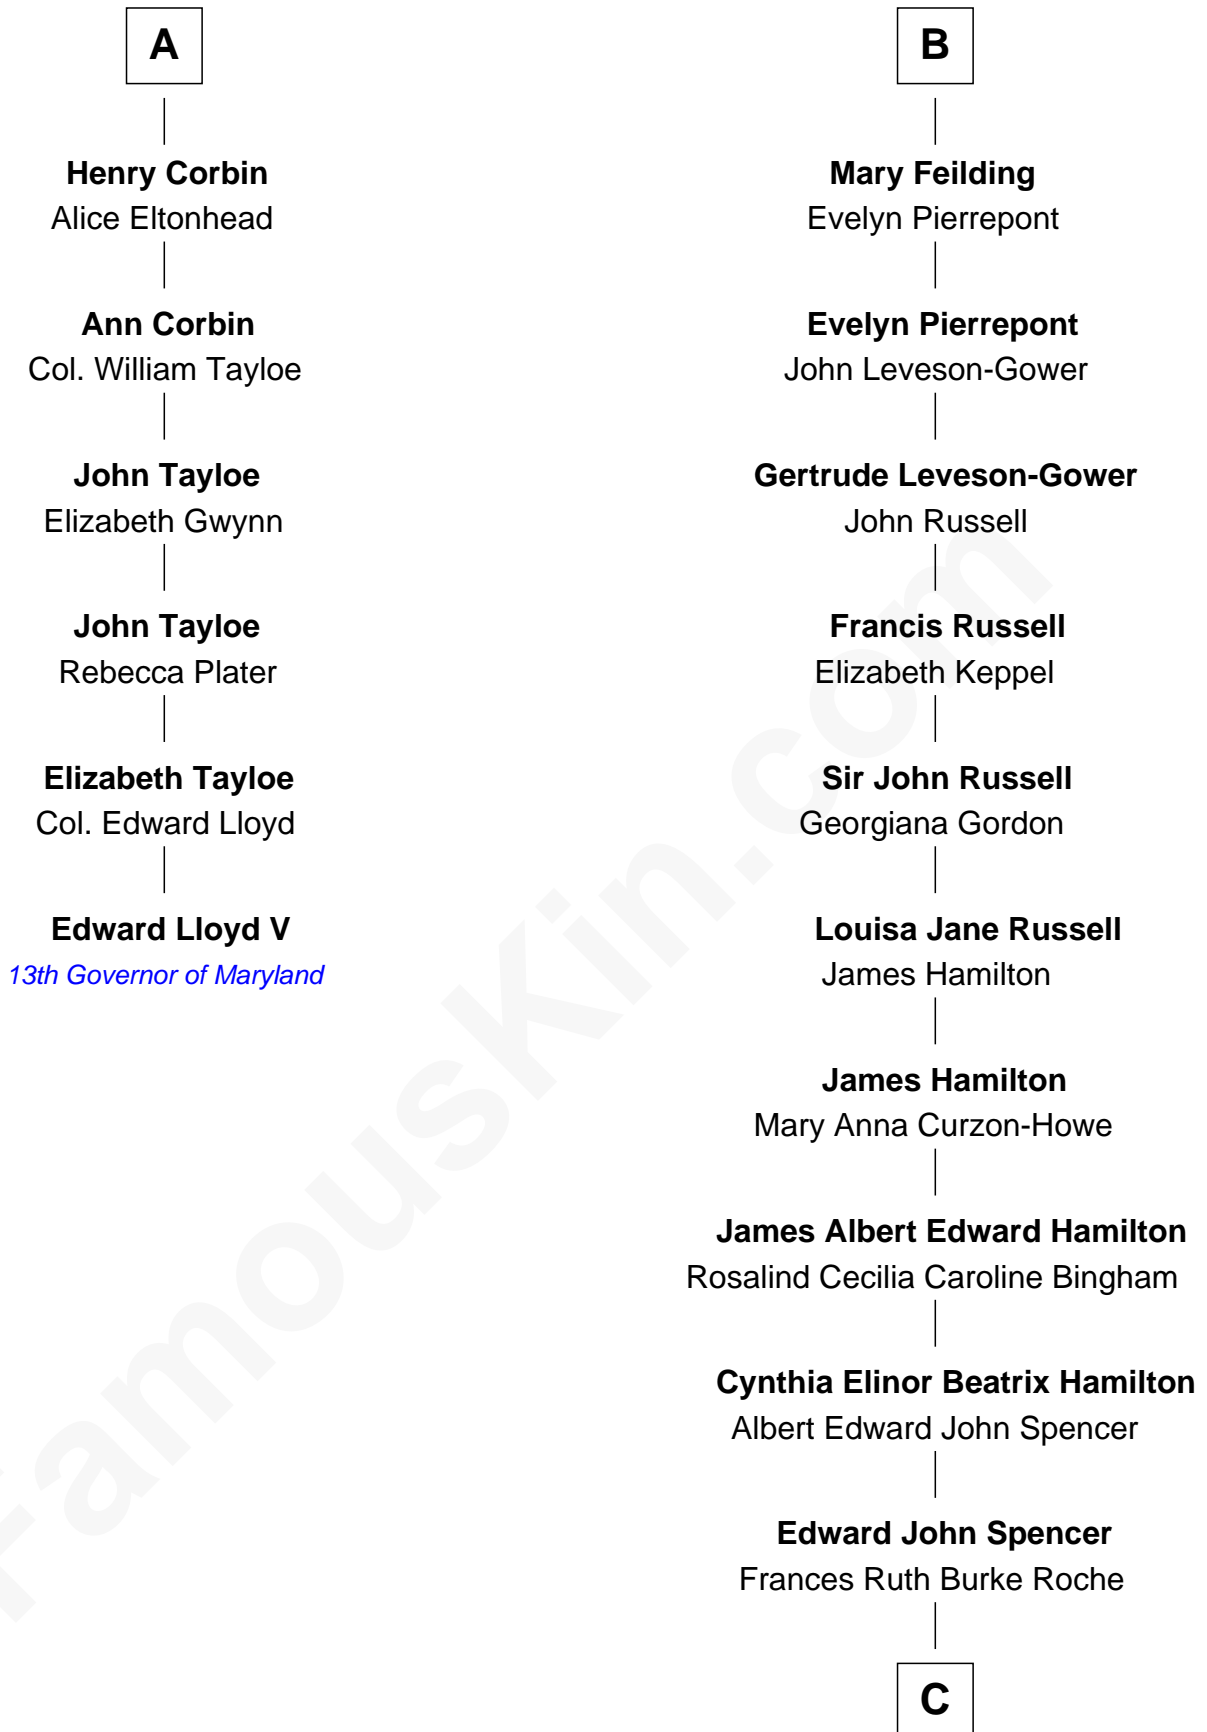

FamousKin.com Relationship Chart of

Edward Lloyd V

13th Governor of Maryland

12th cousin 6 times removed of

Prince William

Prince of Wales

John Aston
Elizabeth Delves

C

Princess Diana Frances Spencer
Charles III, King of the United Kingdom

Prince William
Prince of Wales

FamousKin.com