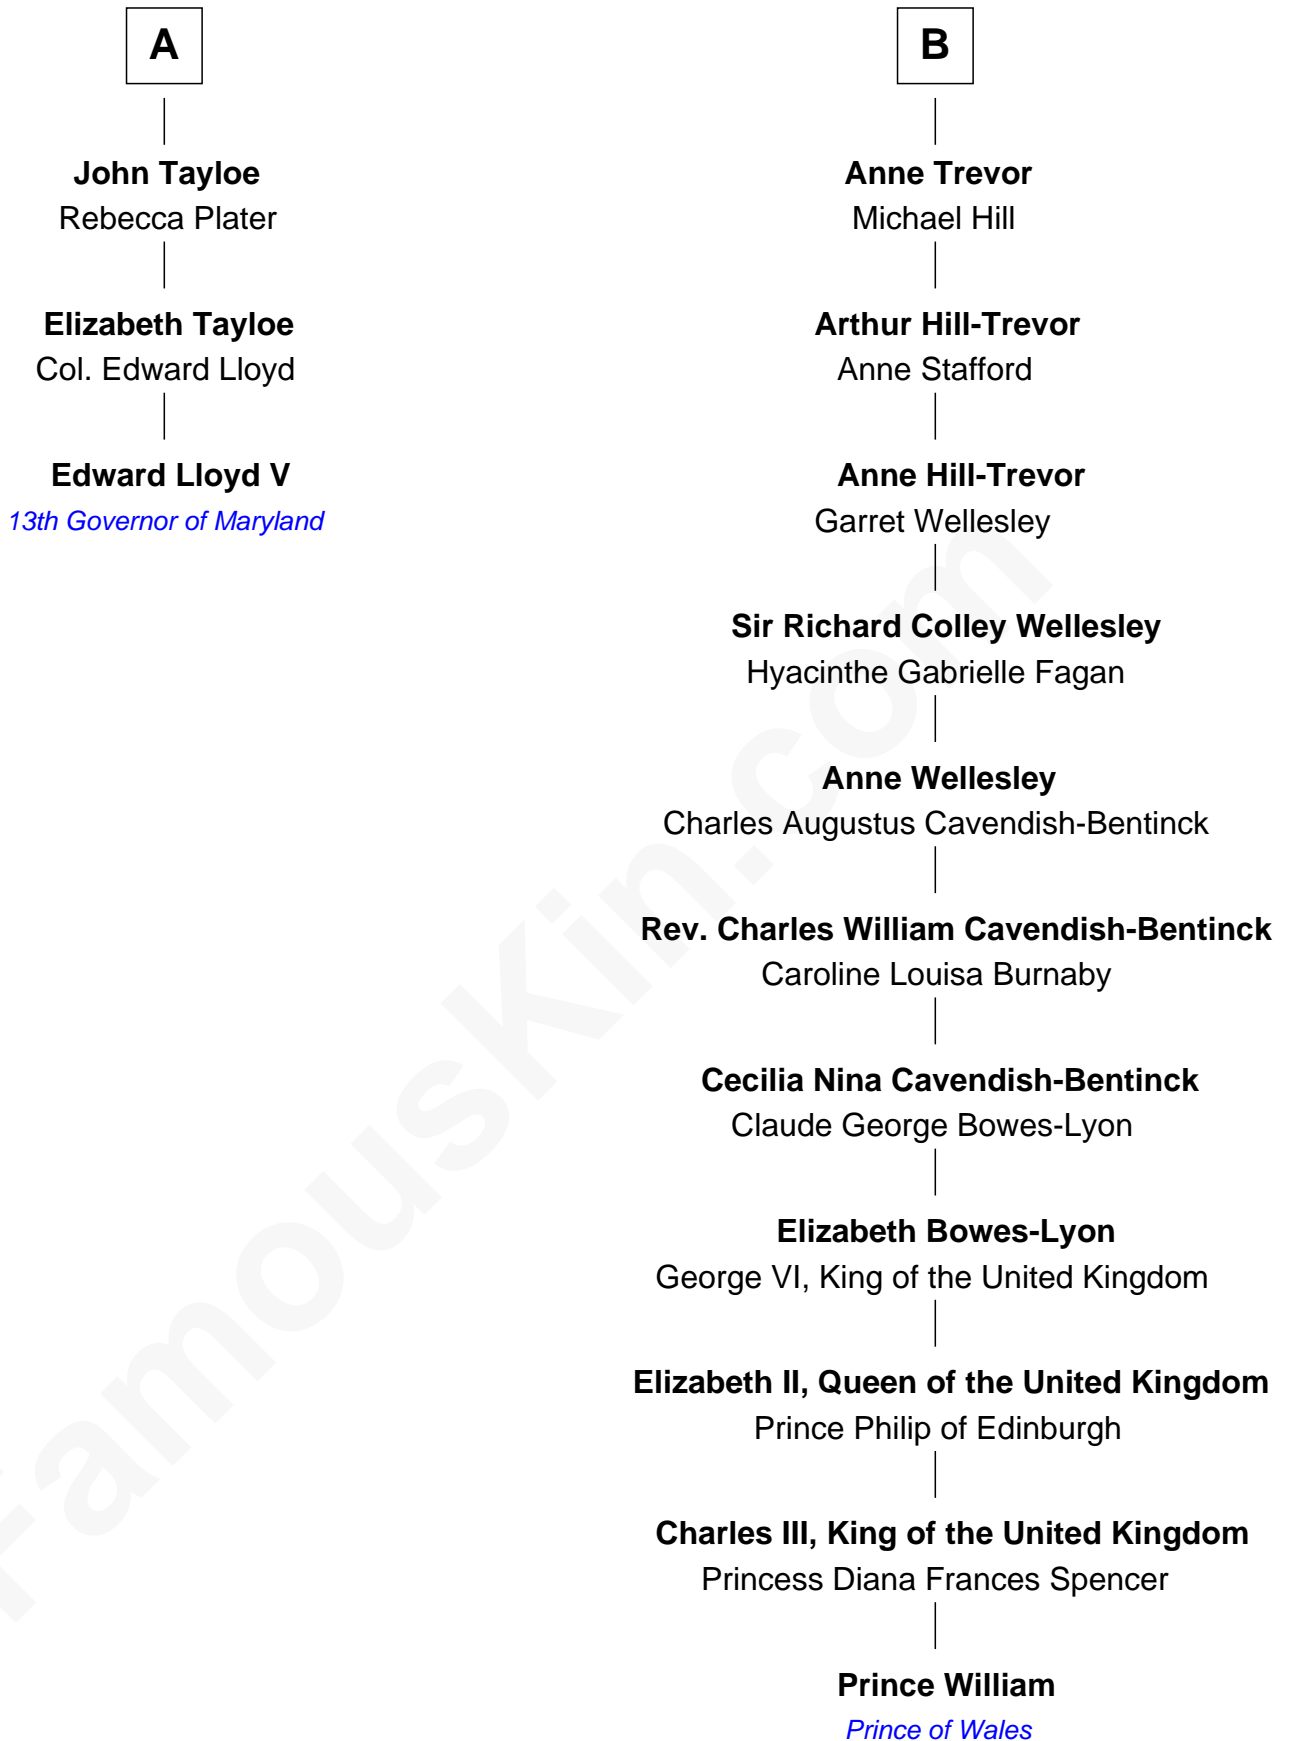

FamousKin.com Relationship Chart of

Edward Lloyd V

13th Governor of Maryland

9th cousin 8 times removed of

Prince William

Prince of Wales

William Gerard

Elizabeth Byron

Eleanor Davison

Sir William Gerard

Dorothy Barton

Sydney Gerard

Sir John Wynne

Mary Wynne

Sir Roger Mostyn

Sir Thomas Mostyn

Elizabeth Whitlock

Sir Roger Mostyn

Prudence Lumley

Jane Mostyn

Sir John Trevor

B

William photo by [InSapphoWeTrust](#) [\(CC BY-SA 2.0\)](#)