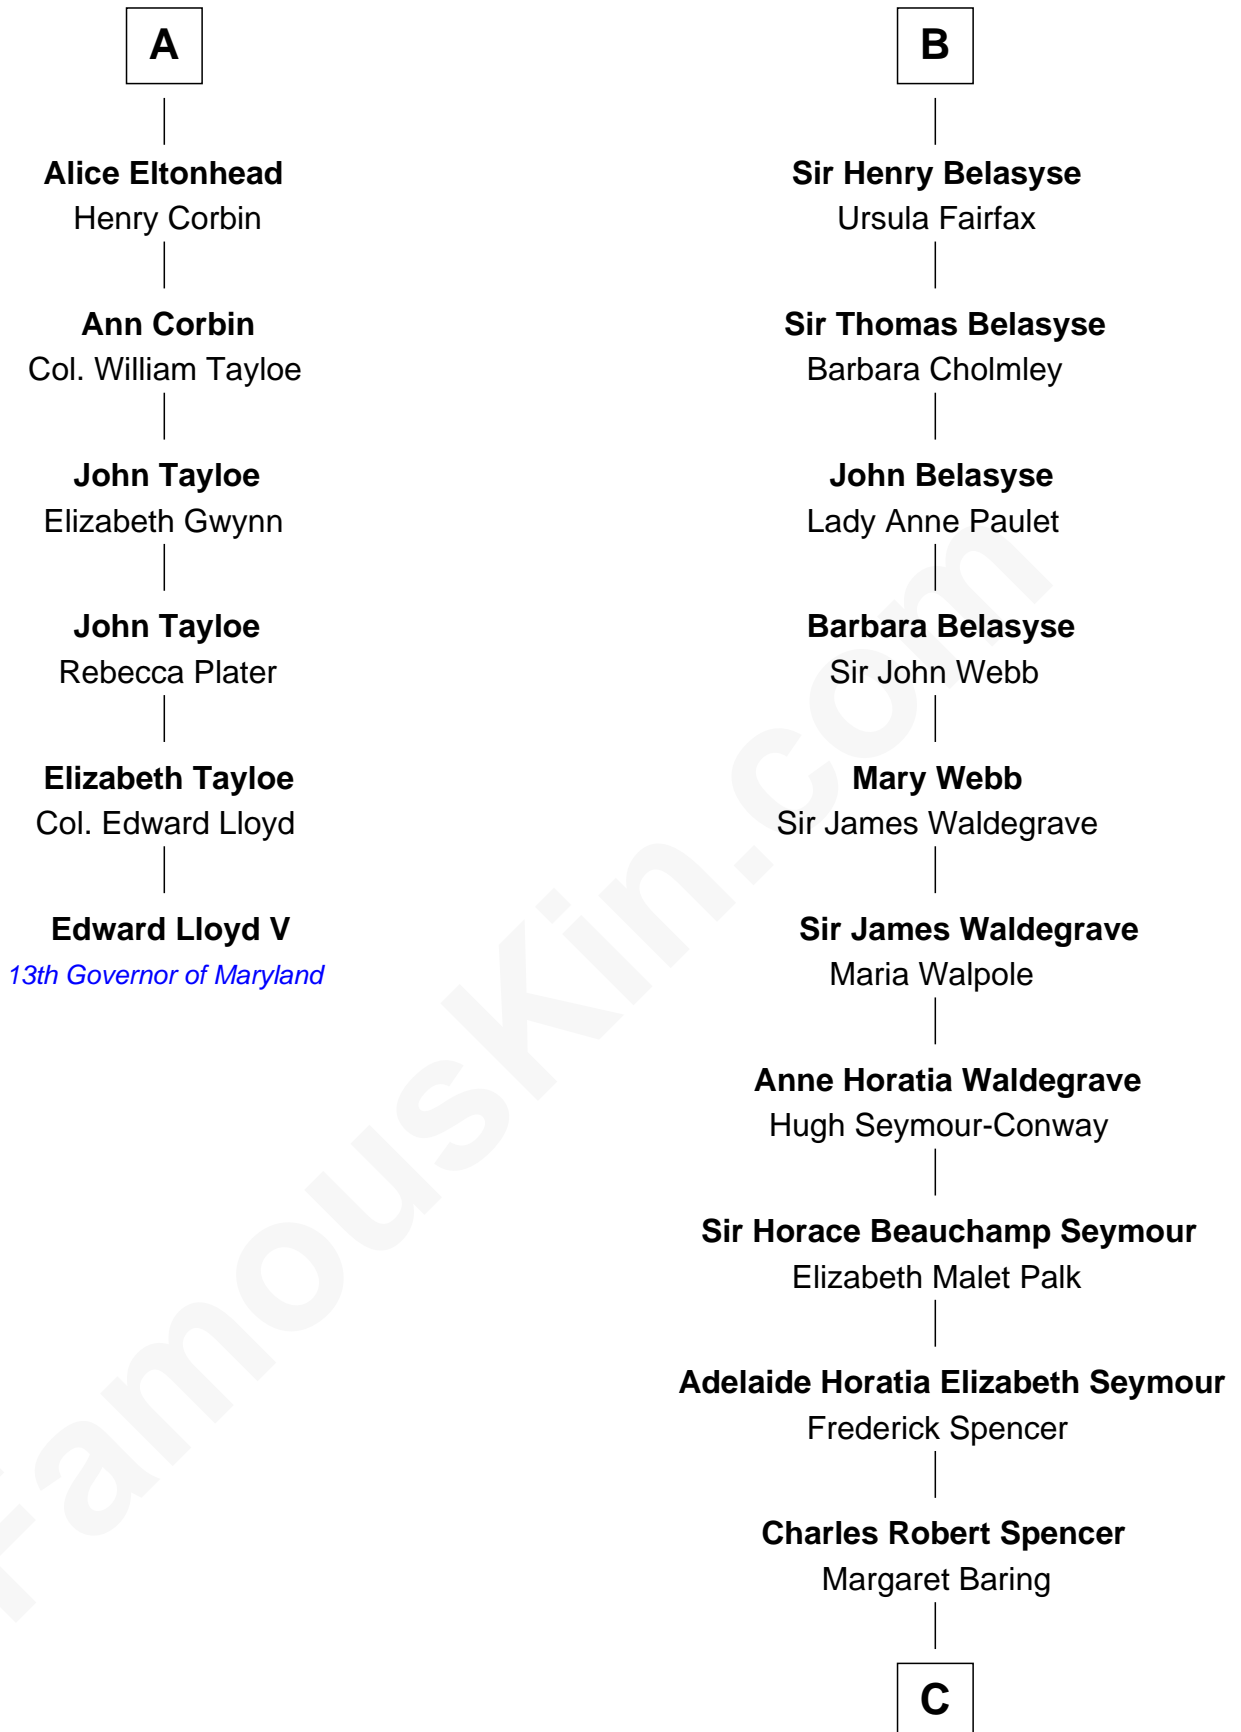

FamousKin.com Relationship Chart of

Edward Lloyd V

13th Governor of Maryland

12th cousin 8 times removed of

Prince William

Prince of Wales

Sir Nicholas Harington

Isabel English

Richard Sherburne

Richard Sherburne

Alice Hamerton

Sir Robert Sherburne

Joan Radcliffe

Elizabeth Sherburne

Sir Thomas Fairfax

Sir Thomas Fairfax

Agnes Gascoigne

Sir Nicholas Fairfax

Jane Palmes

Margaret Fairfax

Sir William Belasyse

B

C

Albert Edward John Spencer