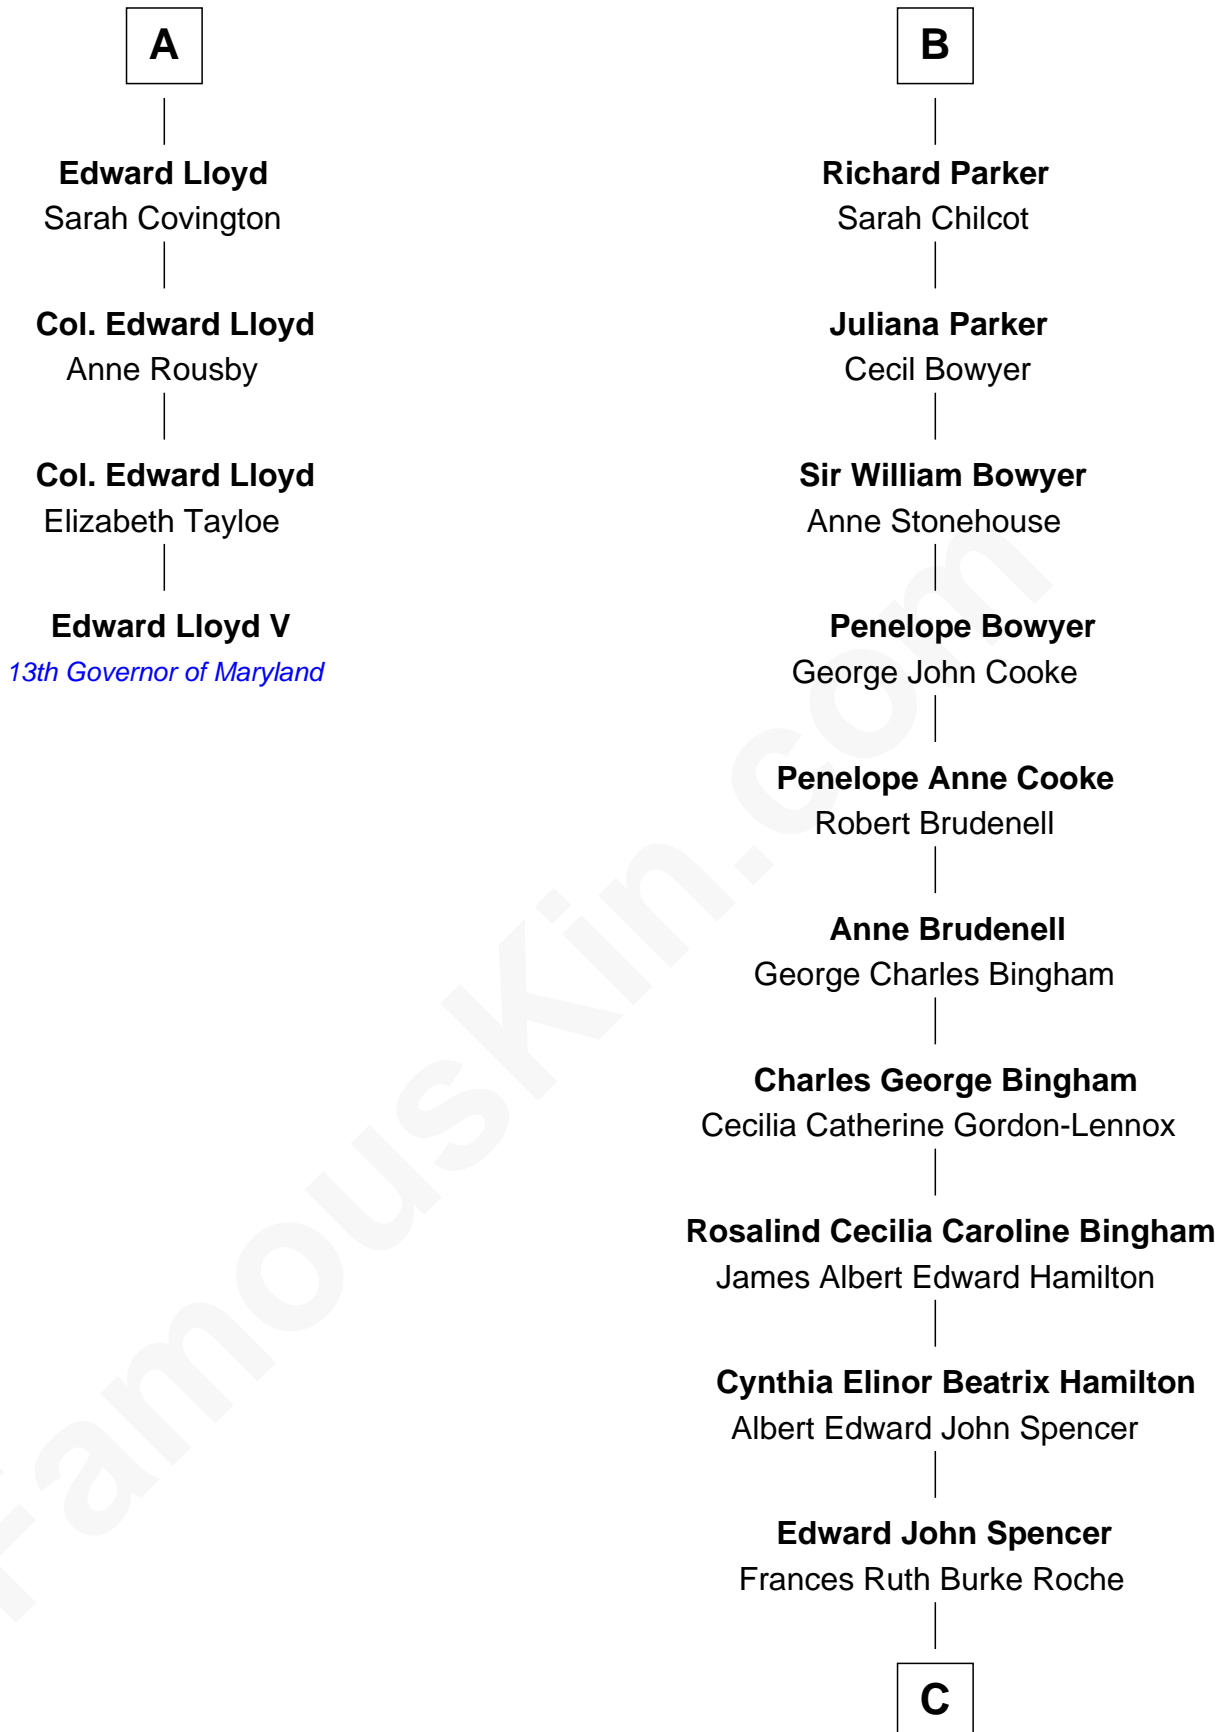

FamousKin.com Relationship Chart of

Edward Lloyd V

13th Governor of Maryland

10th cousin 8 times removed of

Prince William

Prince of Wales

Sir John Stanley

Elizabeth Weever

Margery Stanley
Sir William Torbock

Thomas Torbock
Elizabeth Moore

William Torbock
Catherine Gerard

Margaret Torbock
Oliver Mainwaring

Mary Mainwaring
Benjamin Gill

Anna Maria Gill
James Neale

Henrietta Maria Neale
Col. Philemon Lloyd

A

Anne Stanley
Ralph Ravenscroft

George Ravenscroft
Eleanor Ferch Richard ap Howell

Thomas Ravenscroft
Katherine Grosvenor

Elizabeth Ravenscroft
Thomas Egerton

Mary Egerton
Sir Francis Leigh

Juliana Leigh
Sir Richard Newdigate

Mary Newdigate
George Parker

B

C

Princess Diana Frances Spencer
Charles III, King of the United Kingdom

Prince William
Prince of Wales

FamousKin.com