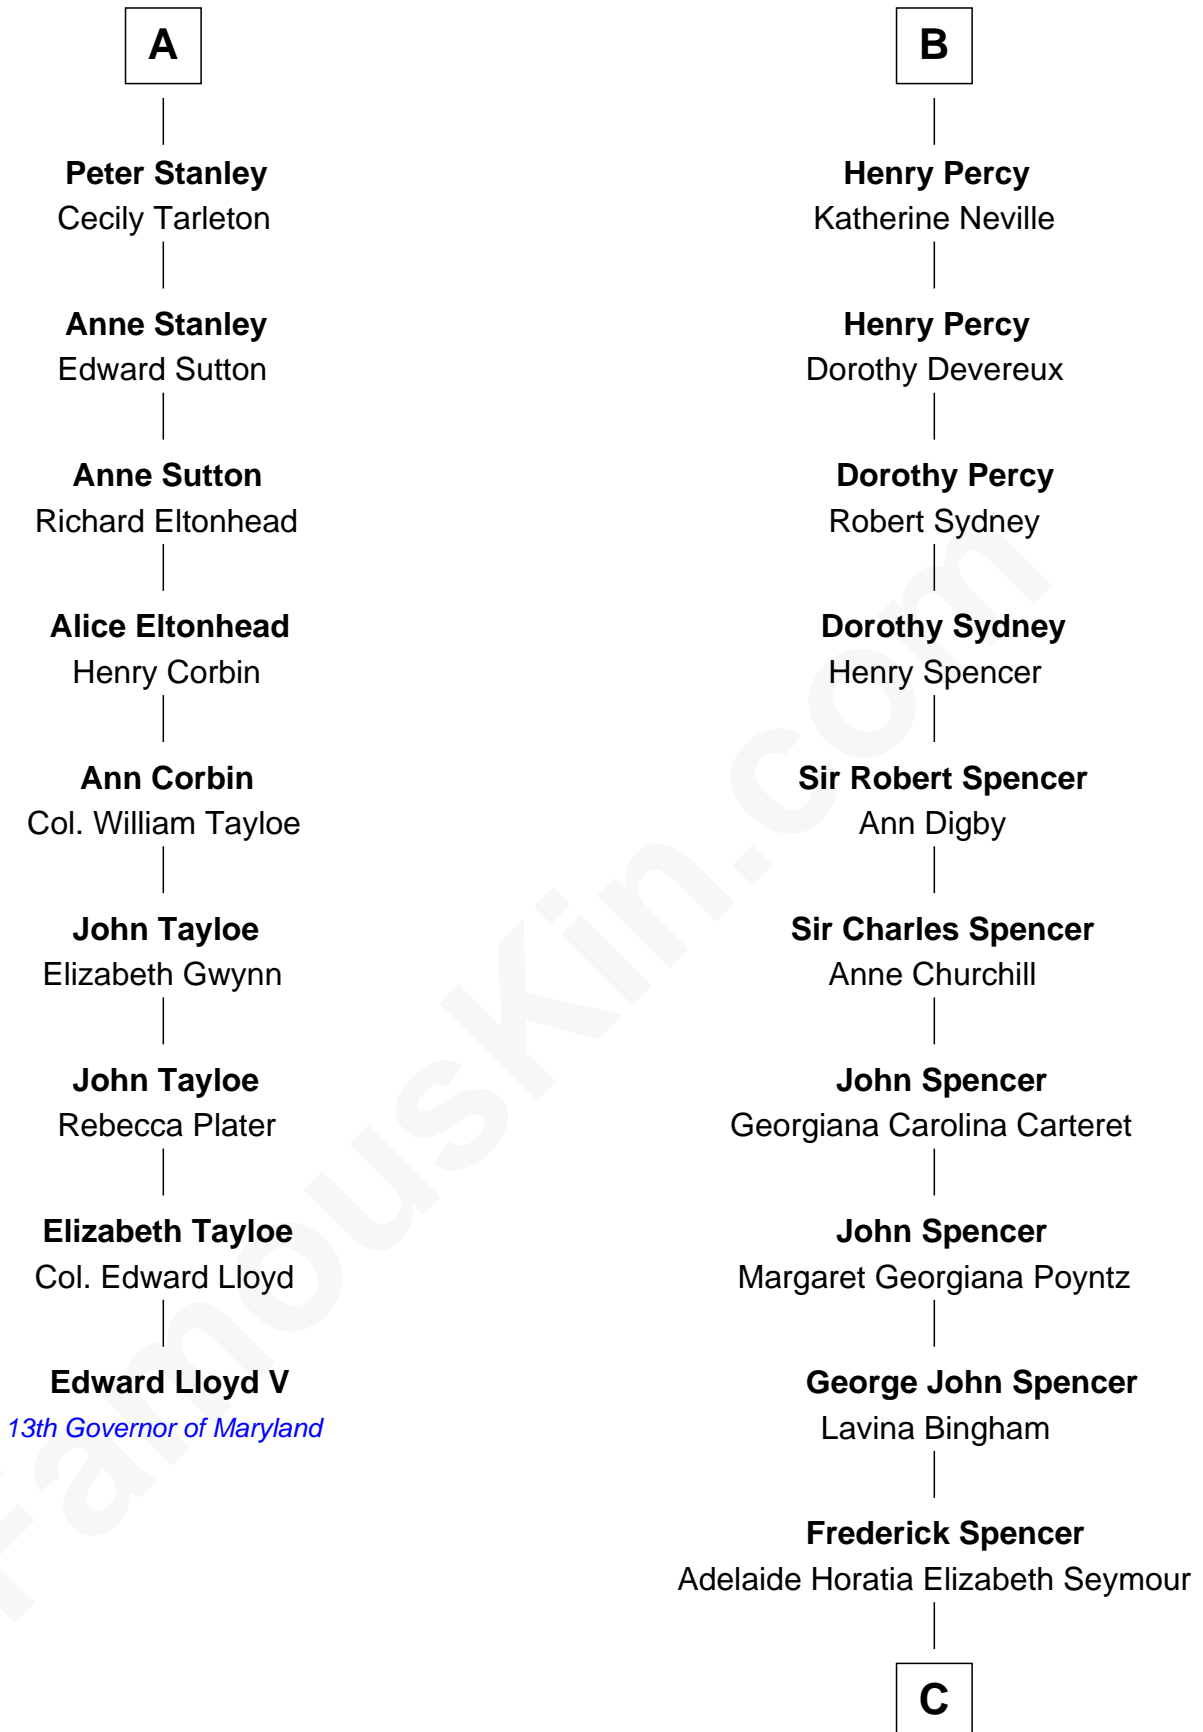

# FamousKin.com Relationship Chart of

**Edward Lloyd V**

*13th Governor of Maryland*

15th cousin 6 times removed of

**Prince William**

*Prince of Wales*

**Sir Robert de Holland**

Maude la Zouche

C

**Charles Robert Spencer**

Margaret Baring

**Albert Edward John Spencer**

Cynthia Elinor Beatrix Hamilton

**Edward John Spencer**

Frances Ruth Burke Roche

**Princess Diana Frances Spencer**

Charles III, King of the United Kingdom

**Prince William**

*Prince of Wales*