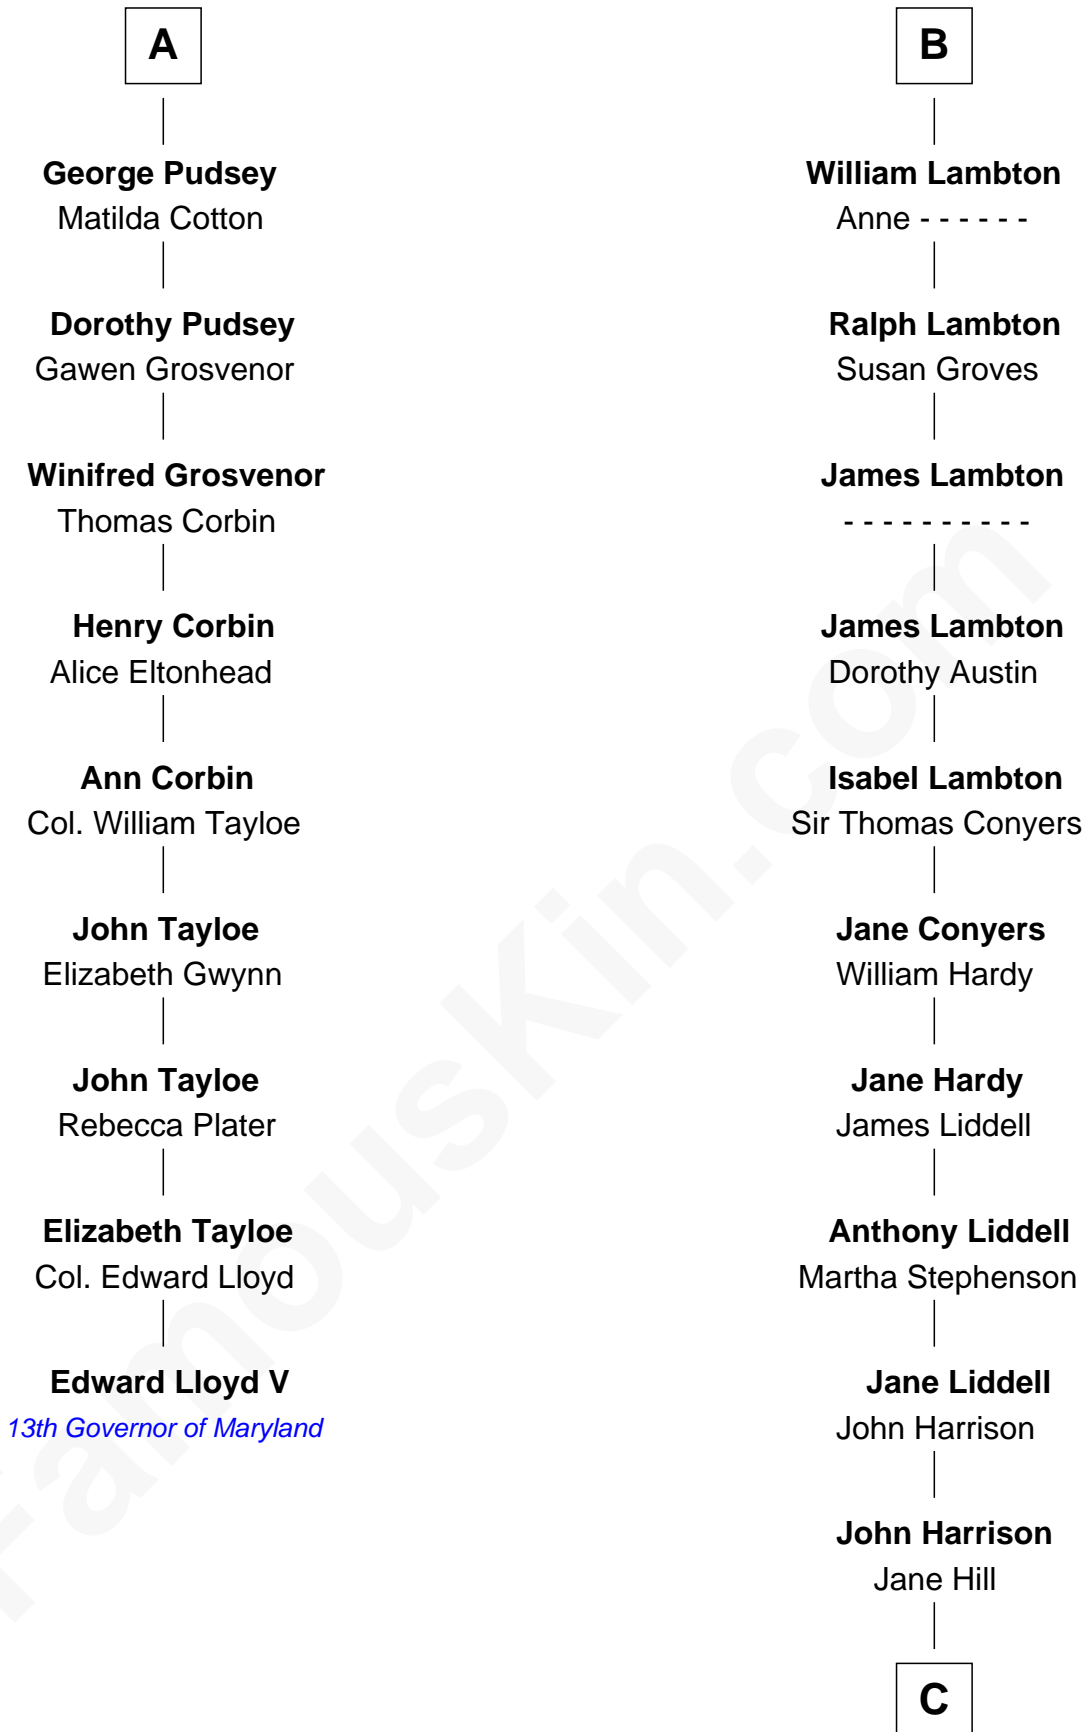

FamousKin.com Relationship Chart of

Edward Lloyd V

13th Governor of Maryland

15th cousin 5 times removed of

Catherine Middleton

Princess of Wales

Sir Ralph Eure

*with wife
Isabel de Atholl*

Sir William Eure

Elizabeth Willoughby

Sir Ralph Eure

Margery Bowes

Frances Eure

Robert Lambton

B

C