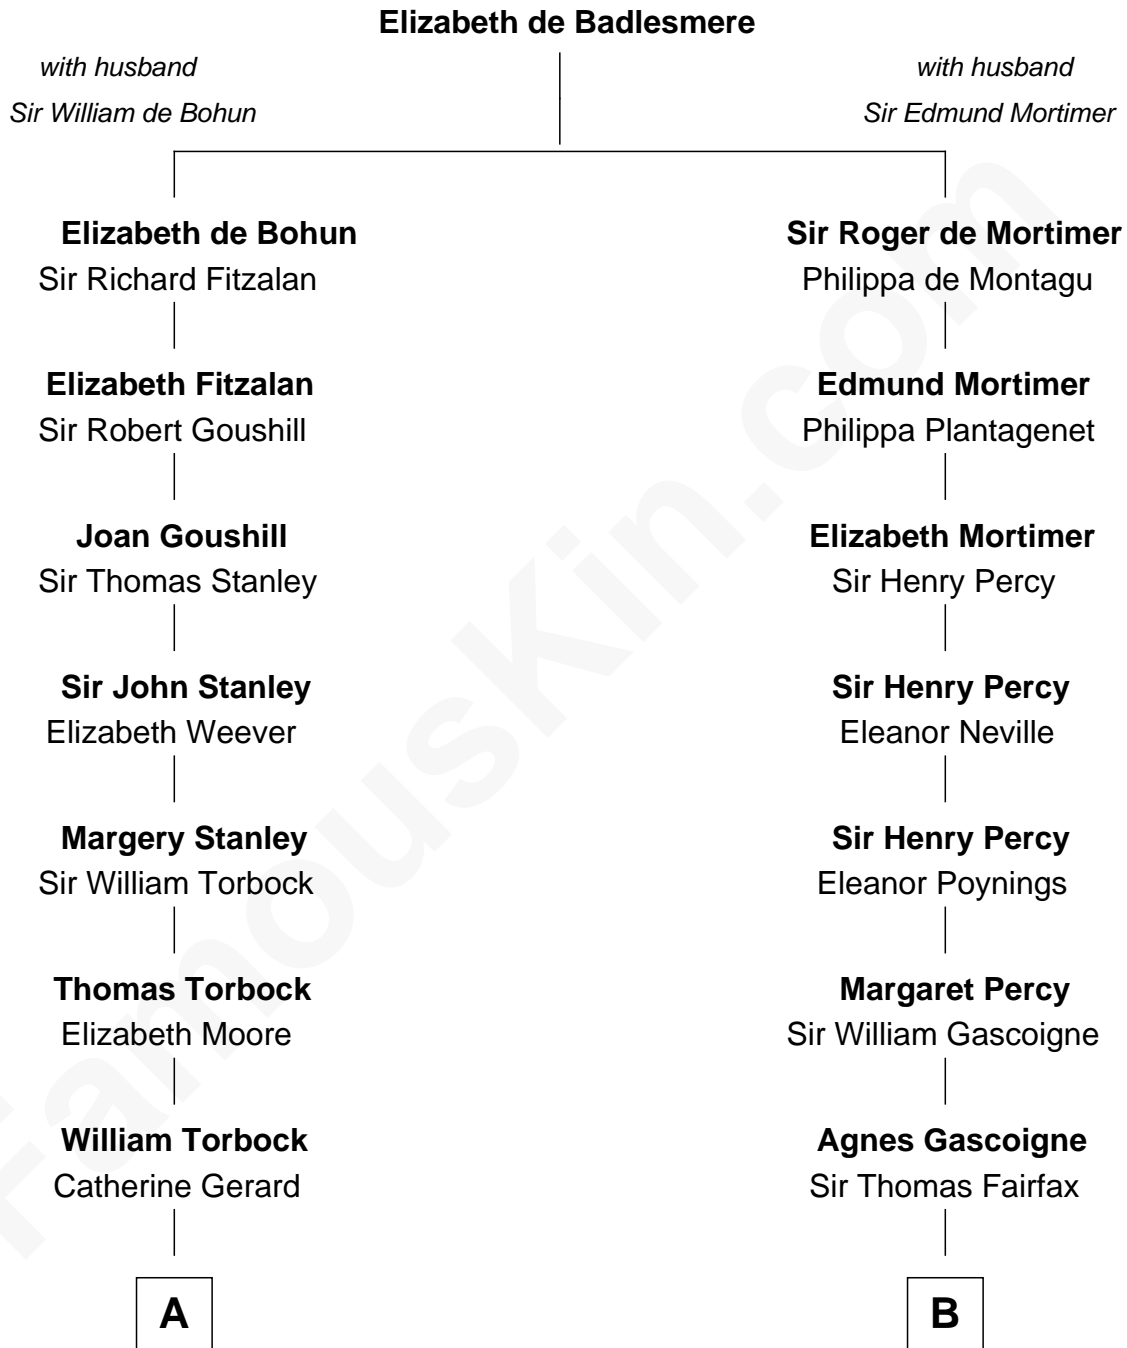

# FamousKin.com Relationship Chart of

**Edward Lloyd V**

*13th Governor of Maryland*

14th cousin 7 times removed of

**Catherine Middleton**

*Princess of Wales*

C

**Francis Martineau Lupton**

Harriet Albina Davis

**Olive Christina Lupton**

Richard Noel Middleton

**Peter Francis Middleton**

Valerie Glassborow

**Michael Francis Middleton**

Carole Elizabeth Goldsmith

**Catherine Middleton**

*Princess of Wales*