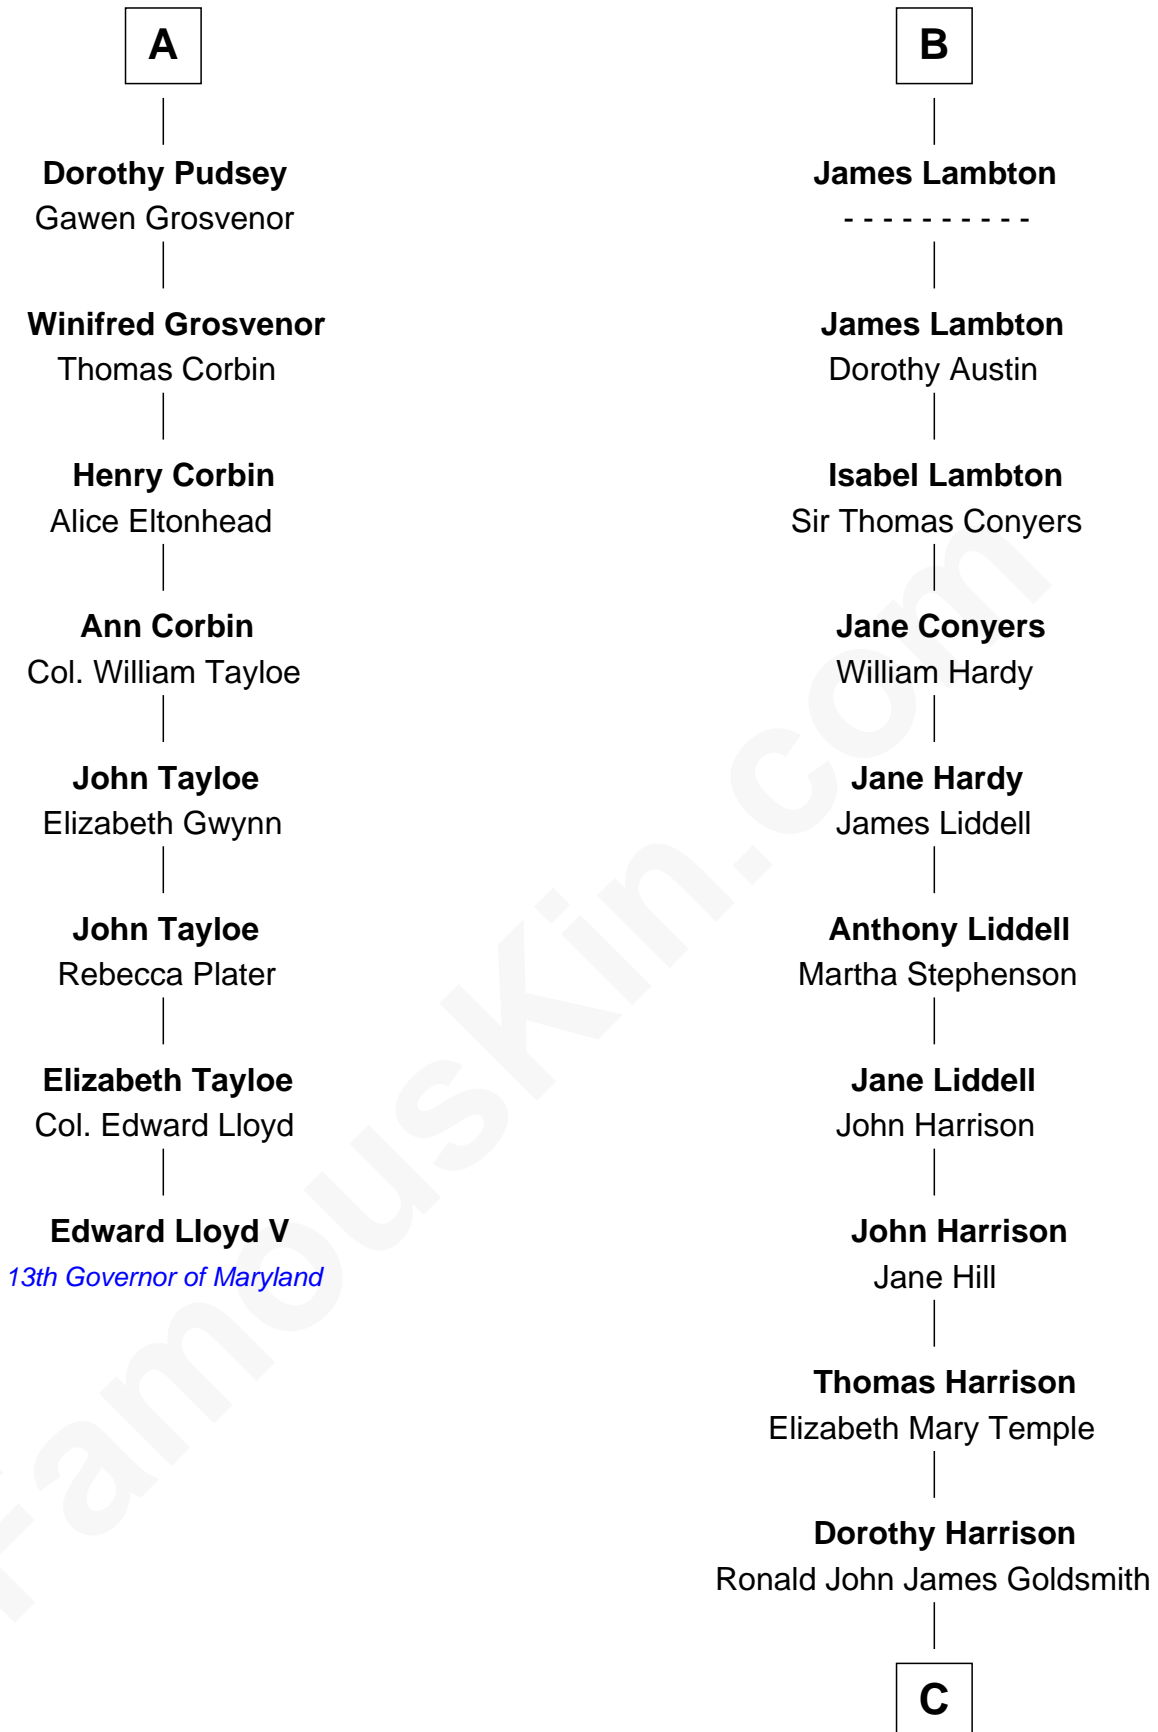

# FamousKin.com Relationship Chart of

**Edward Lloyd V**

*13th Governor of Maryland*

14th cousin 4 times removed of

**Catherine Middleton**

*Princess of Wales*

**Eleanor Fitzhugh**

*with husband  
Sir Thomas Tunstall*

Edith Hare

**William Pudsey**

Eleanor Montfort

**Robert Pudsey**

Eleanor Harman

**George Pudsey**

Matilda Cotton

**A**

**Frances Eure**

Robert Lambton

**William Lambton**

Anne - - - - -

**Ralph Lambton**

Susan Groves

**B**

C

Carole Elizabeth Goldsmith

Michael Francis Middleton

Catherine Middleton

*Princess of Wales*

FamousKin.com