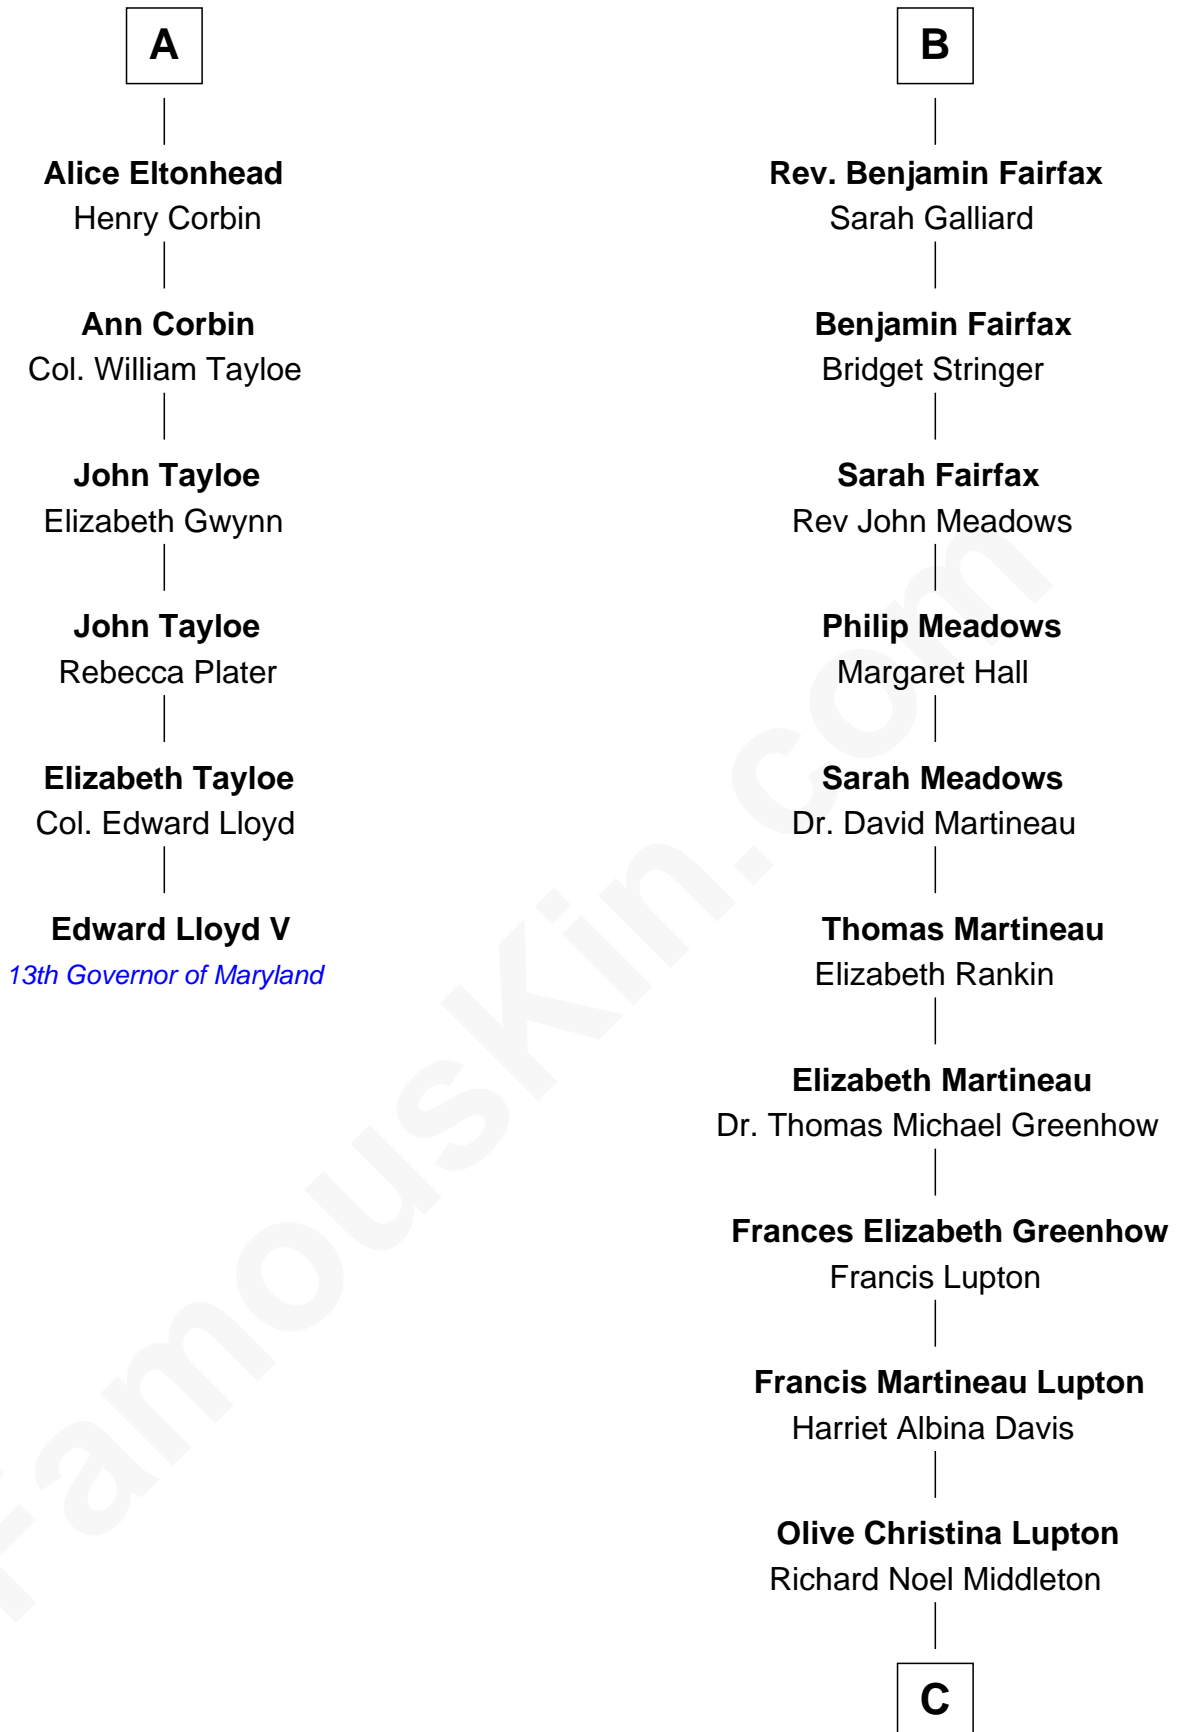

FamousKin.com Relationship Chart of

Edward Lloyd V

13th Governor of Maryland

12th cousin 7 times removed of

Catherine Middleton

Princess of Wales

Sir Nicholas Harington

Isabel English

C

Peter Francis Middleton

Valerie Glassborow

Michael Francis Middleton

Carole Elizabeth Goldsmith

Catherine Middleton

Princess of Wales

FamousKin.com