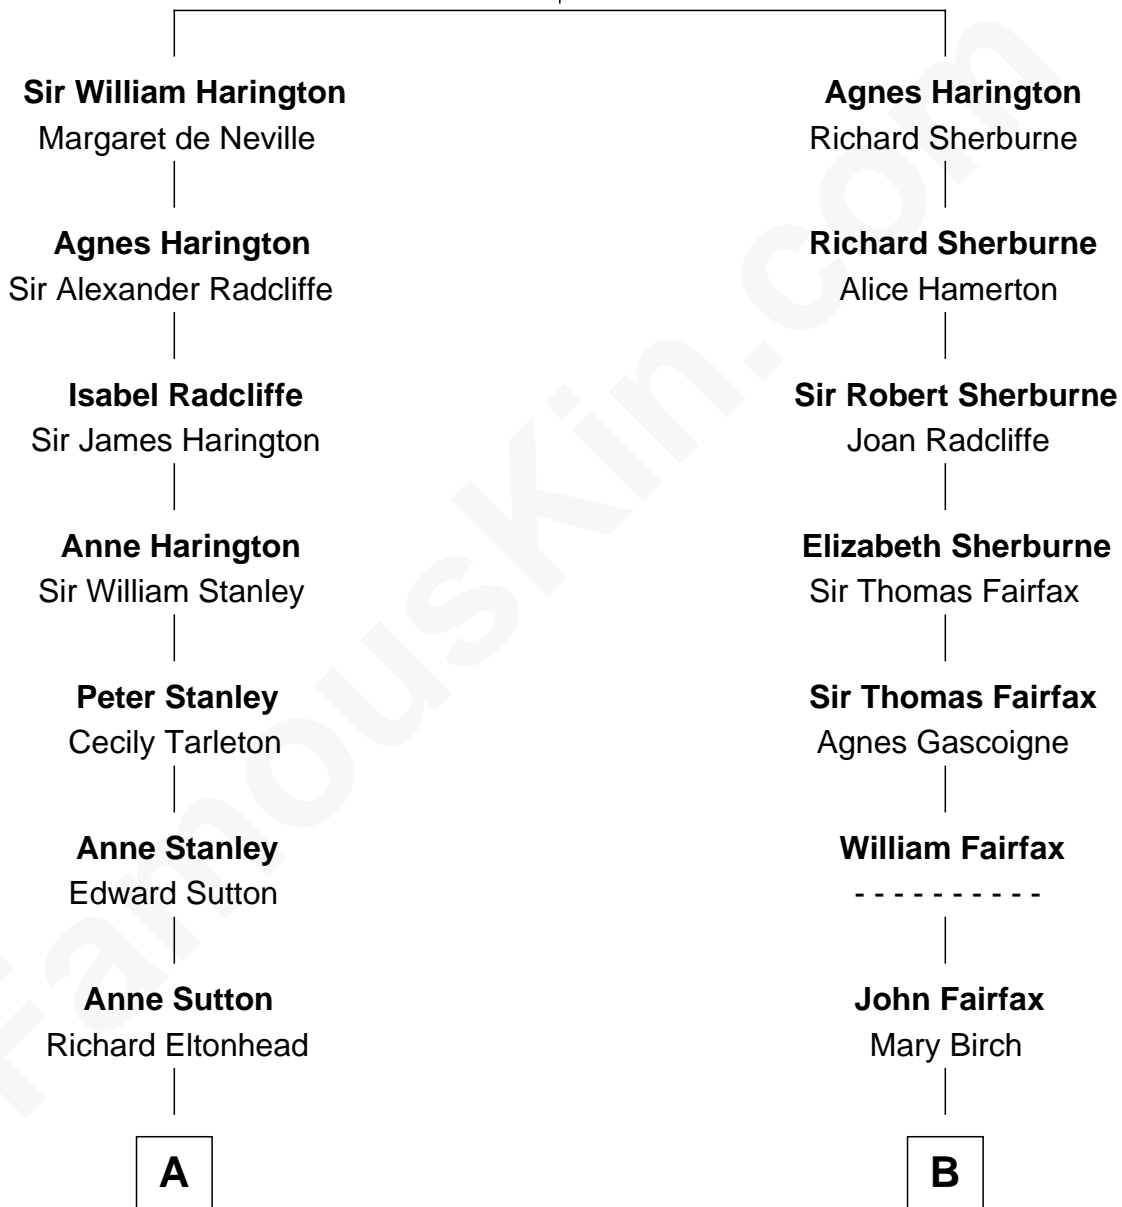

FamousKin.com Relationship Chart of

Edward Lloyd V

13th Governor of Maryland

12th cousin 7 times removed of

Catherine Middleton

Princess of Wales

Sir Nicholas Harington

Isabel English

C

Peter Francis Middleton

Valerie Glassborow

Michael Francis Middleton

Carole Elizabeth Goldsmith

Catherine Middleton

Princess of Wales

FamousKin.com