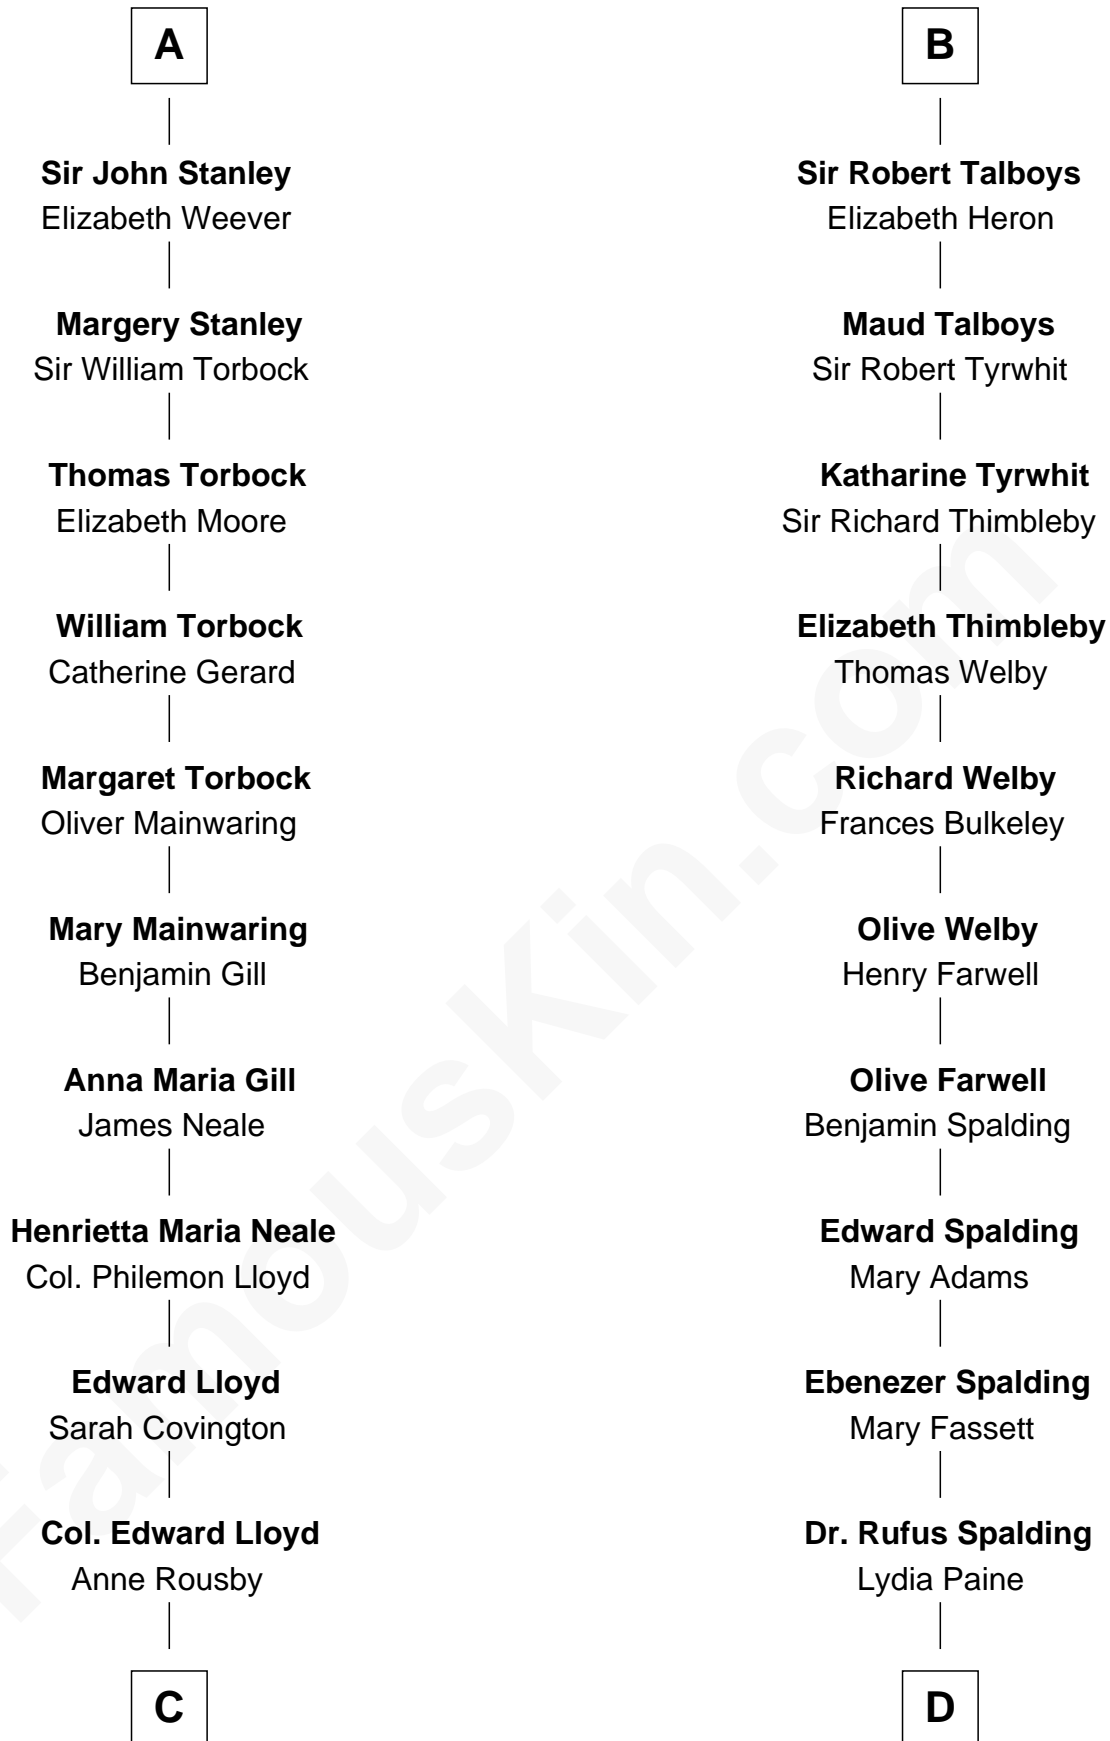

FamousKin.com Relationship Chart of

Edward Lloyd V

13th Governor of Maryland

18th cousin 1 time removed of

William Rufus Day

36th U.S. Secretary of State

Sir Humphrey de Bohun

Maud of Eu

Sir John de Verdun

Maud de Verdun

Sir John de Grey

Sir Roger de Grey

Elizabeth de Hastings

Sir Reynold de Grey

Eleanor le Strange

Sir Reynold Grey

Margaret de Ros

Margaret Grey

Sir William Bonville

Elizabeth Bonville

William Talboys

B

C

Col. Edward Lloyd

Elizabeth Tayloe

Edward Lloyd V

13th Governor of Maryland

D

Rufus Paine Spalding

Lucretia A. Swift

Emily Swift Spalding

Luther Day