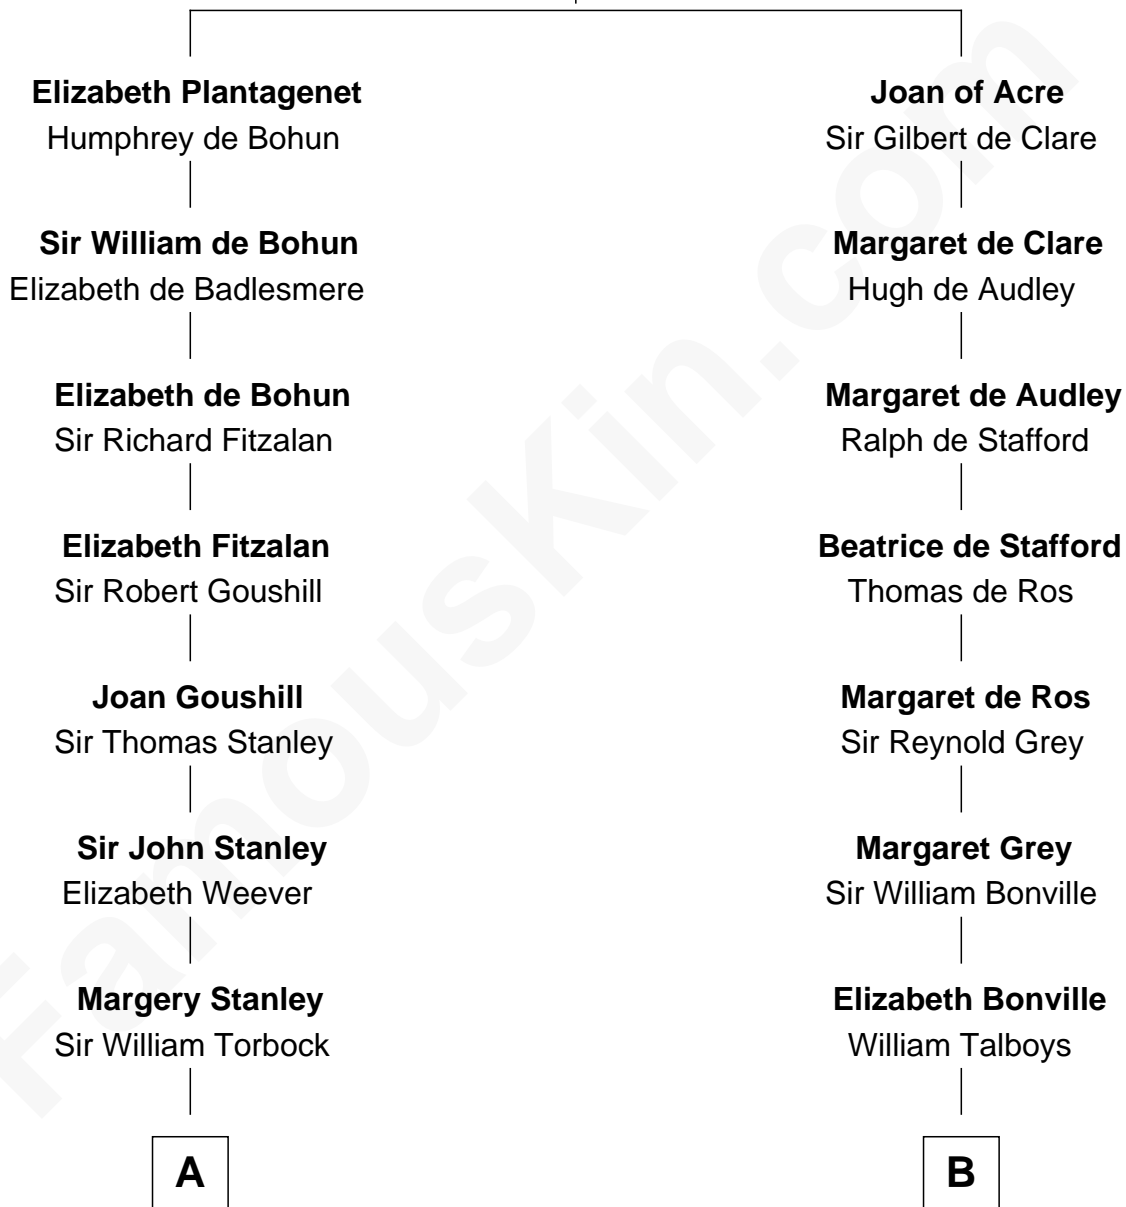

FamousKin.com Relationship Chart of

Edward Lloyd V

13th Governor of Maryland

16th cousin 3 times removed of

William Rufus Day

36th U.S. Secretary of State

King Edward I
Eleanor of Castile

C

—
Rufus Paine Spalding

Lucretia A. Swift

—
Emily Swift Spalding

Luther Day

—
William Rufus Day

36th U.S. Secretary of State

FamousKin.com