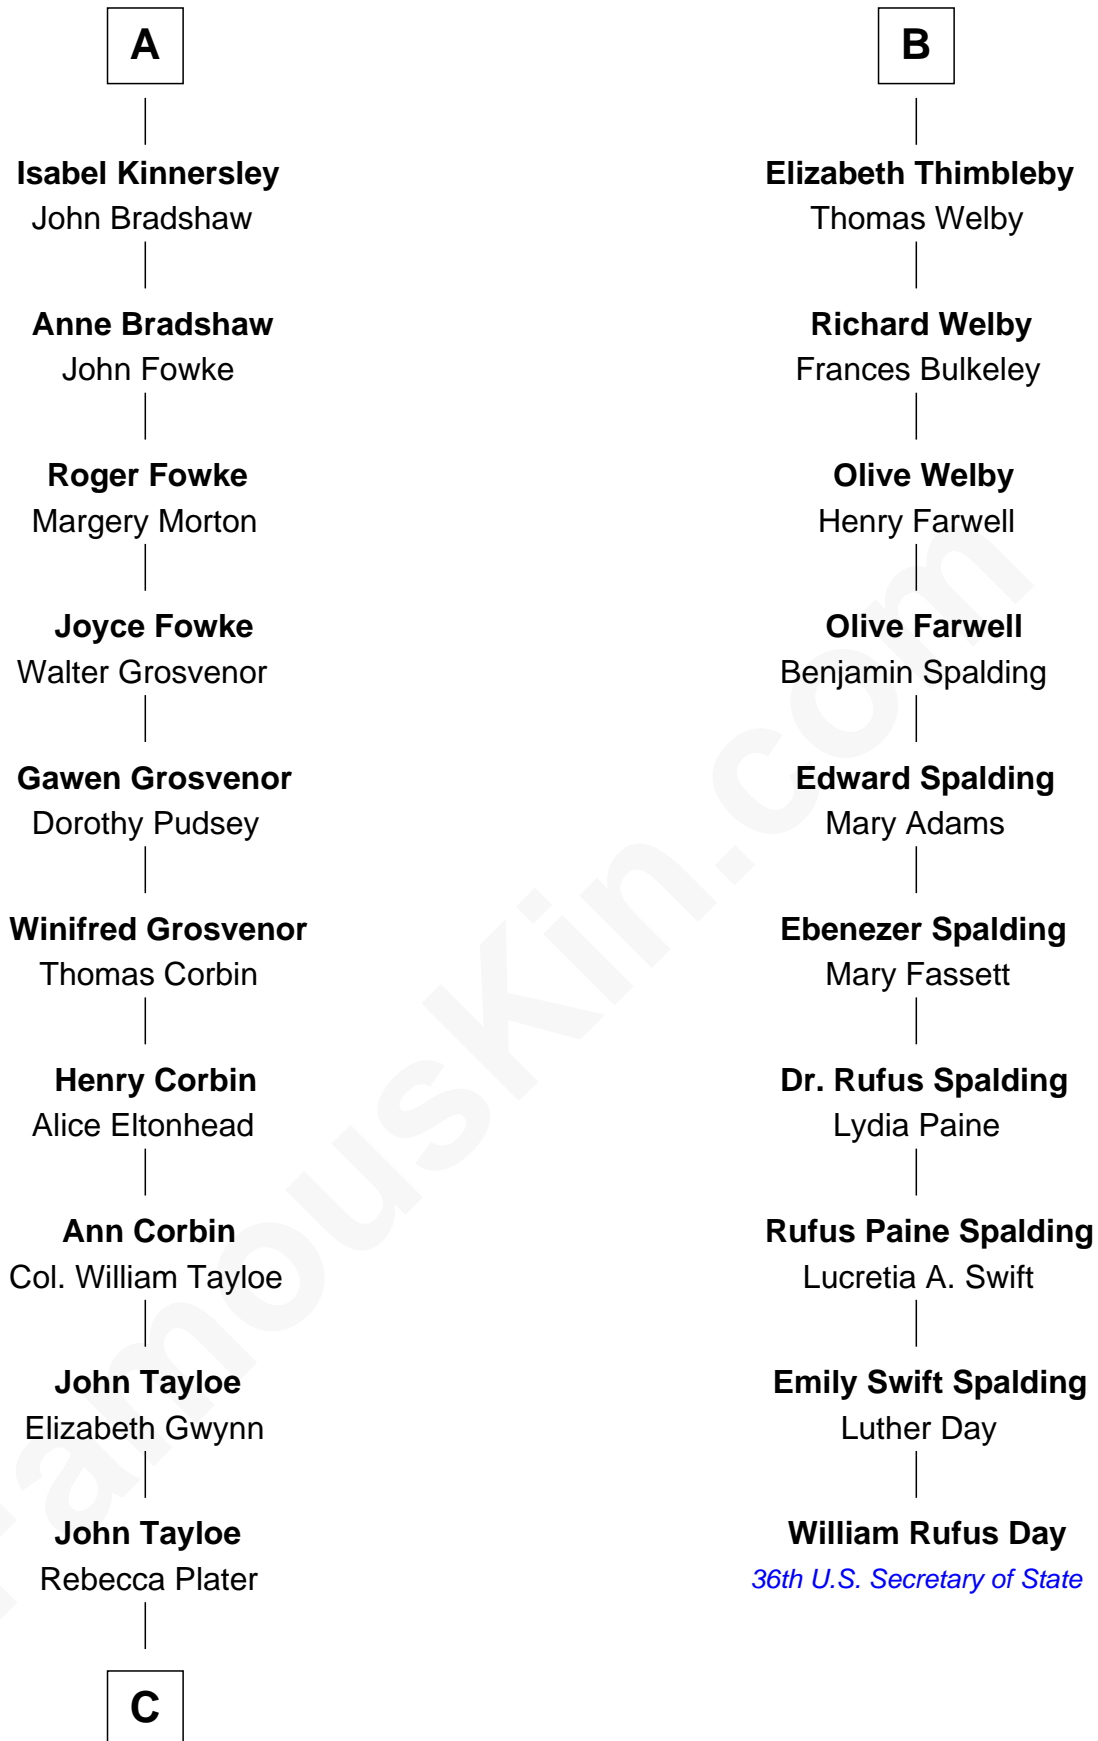

FamousKin.com

Relationship Chart of

Edward Lloyd V

13th Governor of Maryland

16th cousin 2 times removed of

William Rufus Day

36th U.S. Secretary of State

Sir William de Ros
Margery de Badlesmere

C

Elizabeth Tayloe
Col. Edward Lloyd

Edward Lloyd V
13th Governor of Maryland

FamousKin.com