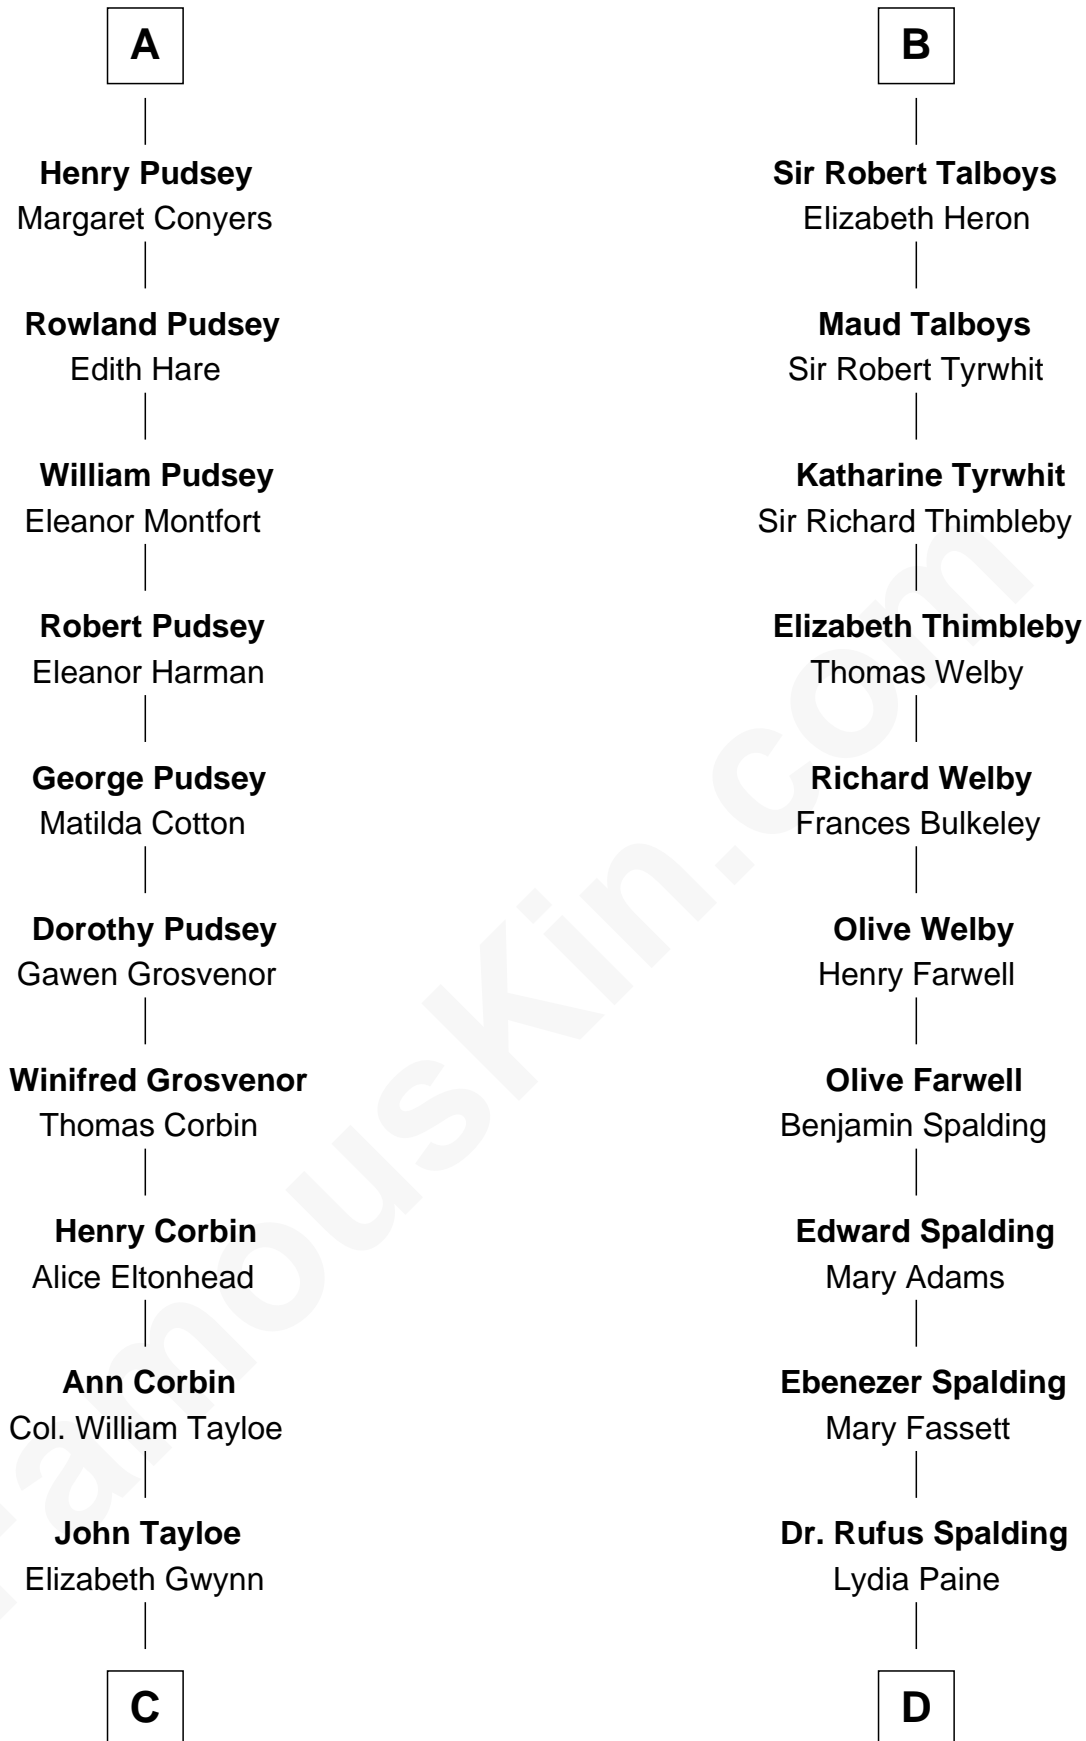

# FamousKin.com Relationship Chart of

**Edward Lloyd V**

*13th Governor of Maryland*

19th cousin of

**William Rufus Day**

*36th U.S. Secretary of State*

**William de Odingsells**

Ela FitzWalter

Sir Roger de Herdeburgh

**Ela Herdeburgh**

Sir William de Boteler

**Ankaret le Boteler**

John le Strange

**Eleanor le Strange**

Sir Reynold de Grey

**Sir Reynold Grey**

Margaret de Ros

**Margaret Grey**

Sir William Bonville

**Elizabeth Bonville**

William Talboys

**B**

**C**

**John Tayloe**  
Rebecca Plater

**Elizabeth Tayloe**  
Col. Edward Lloyd

**Edward Lloyd V**  
*13th Governor of Maryland*

**D**

**Rufus Paine Spalding**  
Lucretia A. Swift

**Emily Swift Spalding**  
Luther Day

**William Rufus Day**  
*36th U.S. Secretary of State*