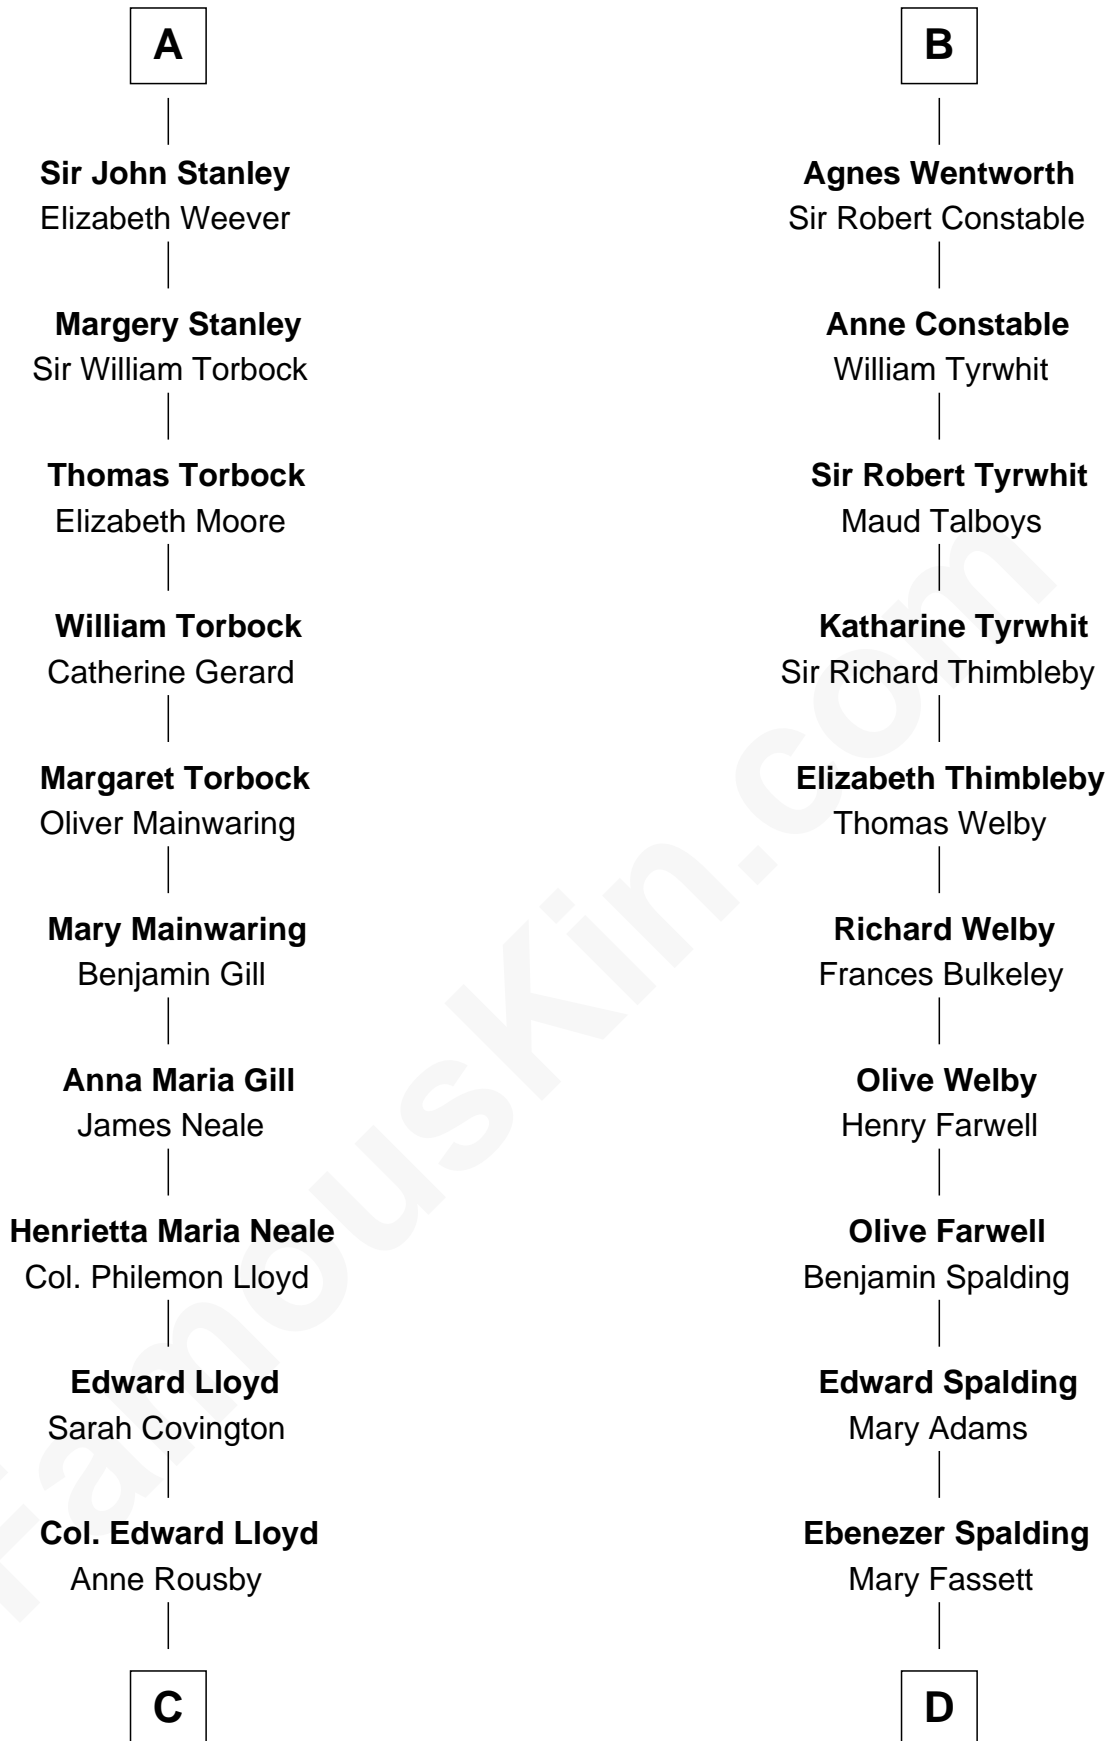

FamousKin.com Relationship Chart of

Edward Lloyd V

13th Governor of Maryland

18th cousin 2 times removed of

William Rufus Day

36th U.S. Secretary of State

William de Braiose

Eva Marshal

Eleanor de Braiose
Sir Humphrey de Bohun

Humphrey de Bohun
Maud de Fiennes

Humphrey de Bohun
Elizabeth Plantagenet

Sir William de Bohun
Elizabeth de Badlesmere

Elizabeth de Bohun
Sir Richard Fitzalan

Elizabeth Fitzalan
Sir Robert Goushill

Joan Goushill
Sir Thomas Stanley

A

Eve de Braiose
Sir William de Cantilupe

Milicent de Cantilupe
Eudo la Zouche

Sir William la Zouche
Maud Lovel

Milicent la Zouche
Sir William Deincourt

Margaret Deincourt
Sir Robert de Tibetot

Elizabeth de Tibetot
Sir Philip le Despencer

Margery Despencer
Sir Roger Wentworth

B

C

Col. Edward Lloyd

Elizabeth Tayloe

Edward Lloyd V

13th Governor of Maryland