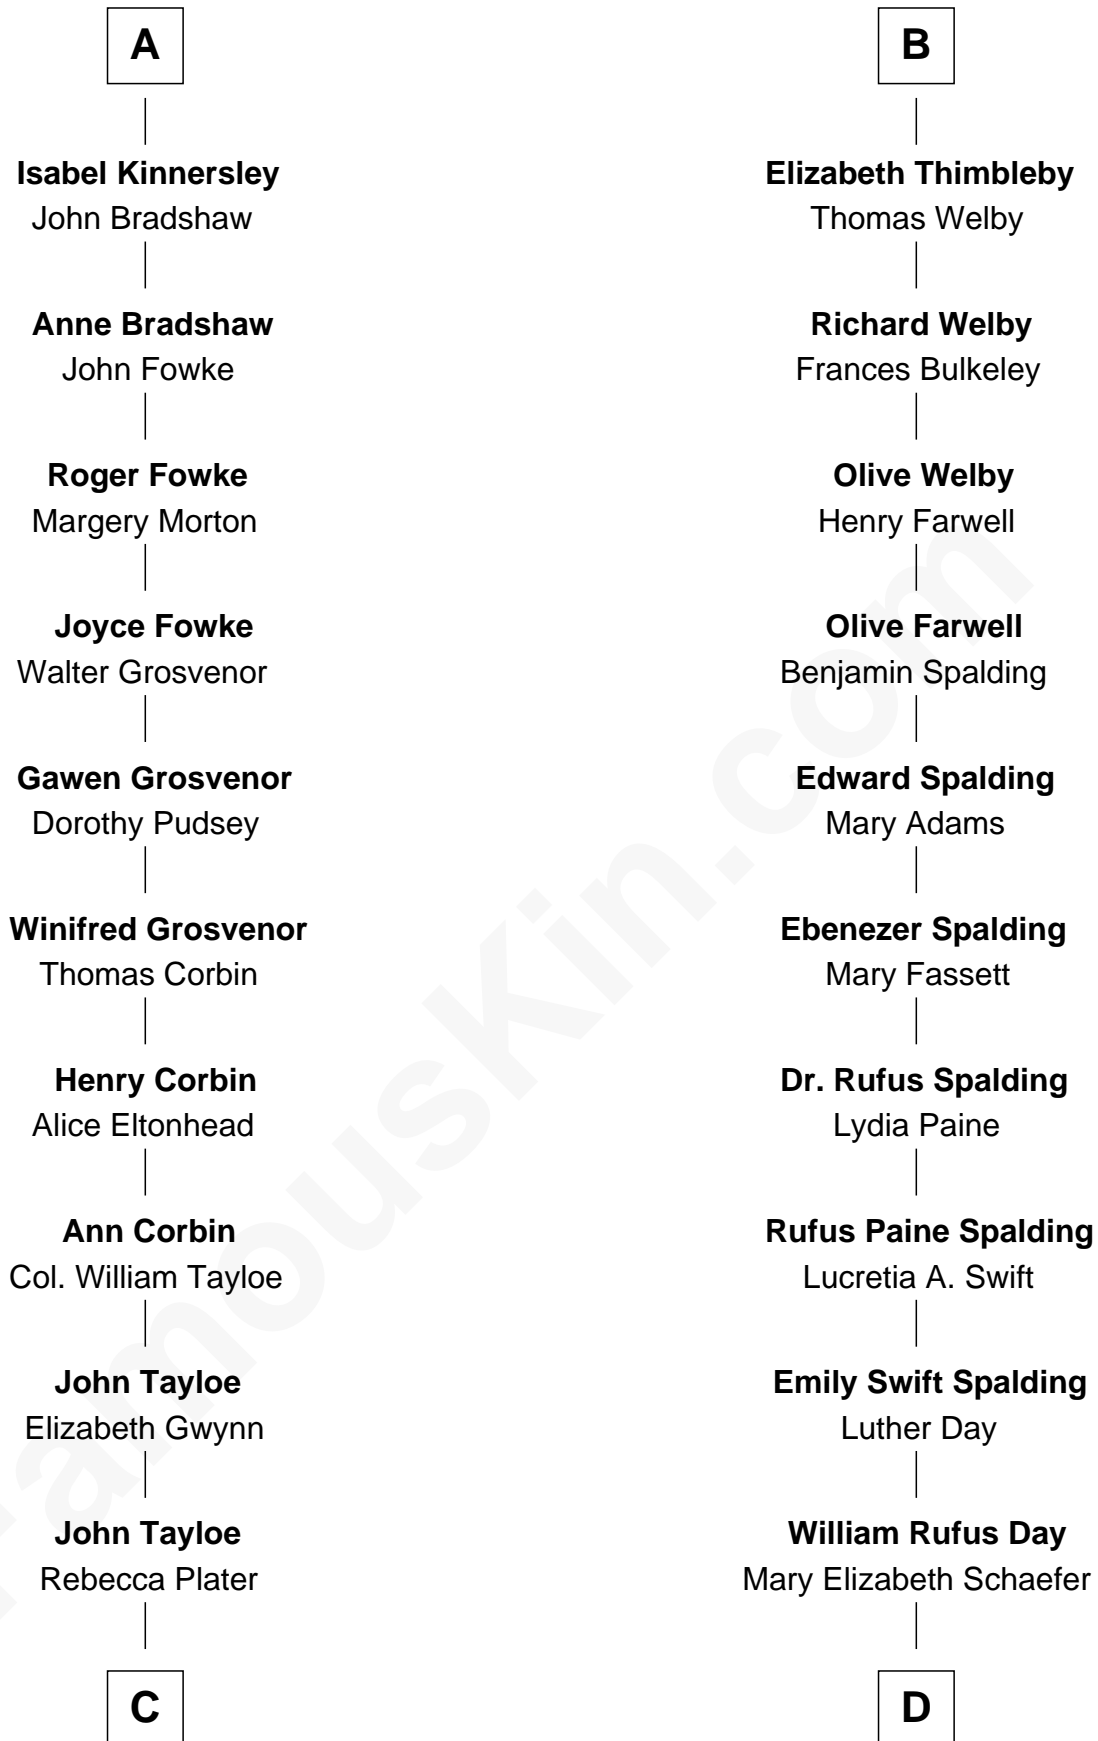

# FamousKin.com Relationship Chart of

**Edward Lloyd V**

*13th Governor of Maryland*

18th cousin 2 times removed of

**Anna Gunn**

*TV and Movie Actress*

**C**

**Elizabeth Tayloe**  
Col. Edward Lloyd

**Edward Lloyd V**  
*13th Governor of Maryland*

**D**

**Luther N. Day**  
Ida McKinley Barber

**Ida McKinley Day**  
Clemens Earl Gunn

**Clemens Earl Gunn**  
Sharon Anna Kathryn Peters

**Anna Gunn**  
*TV and Movie Actress*