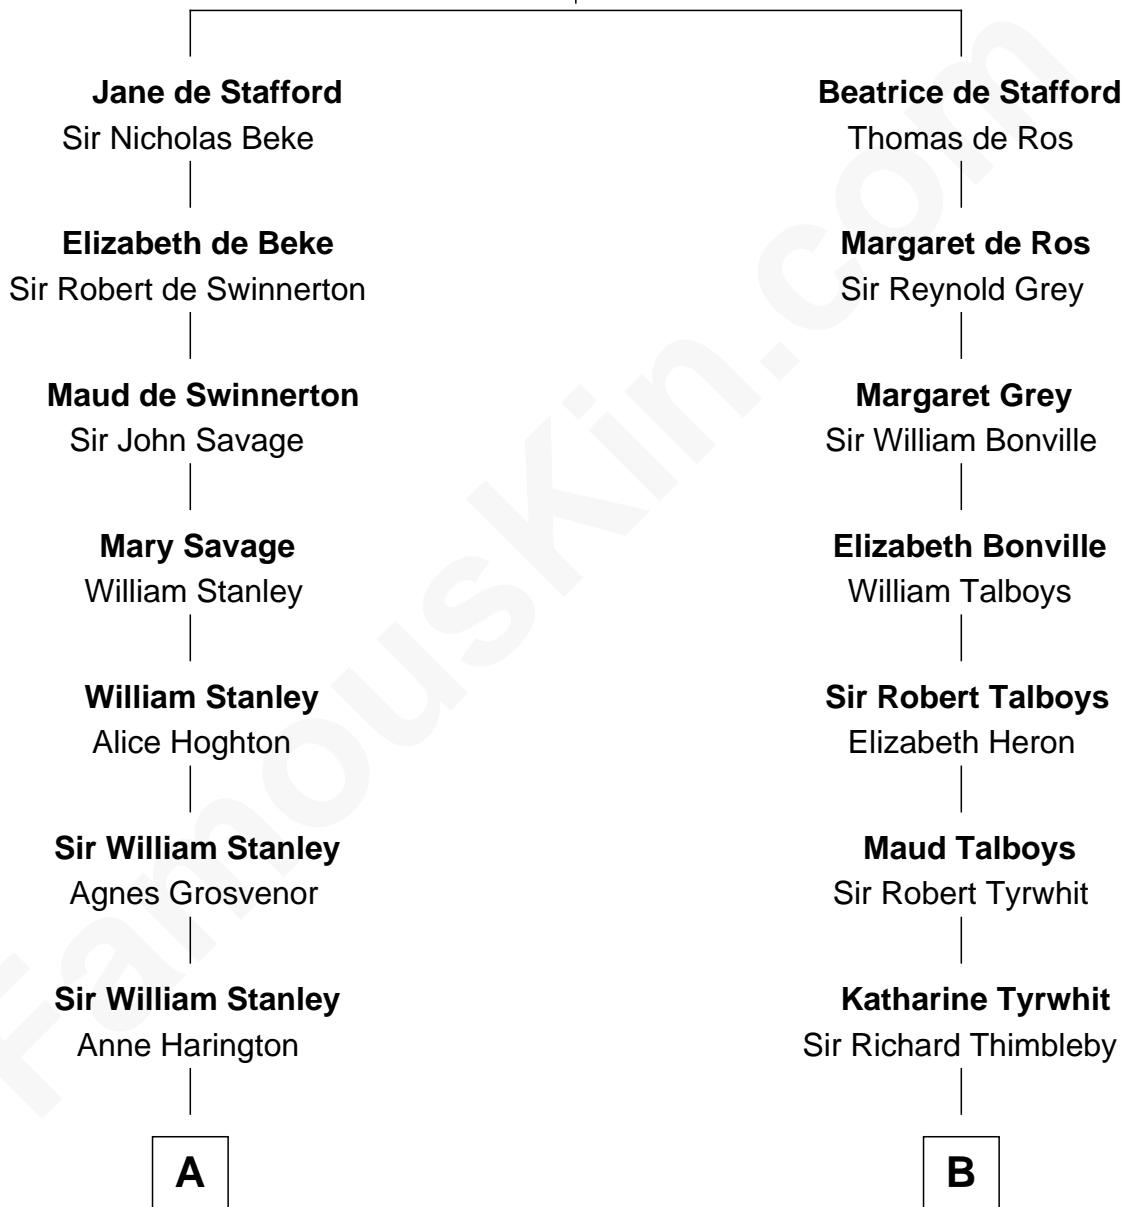

Ralph de Stafford

*with wife
Katherine de Hastang*

*with wife
Margaret de Audley*