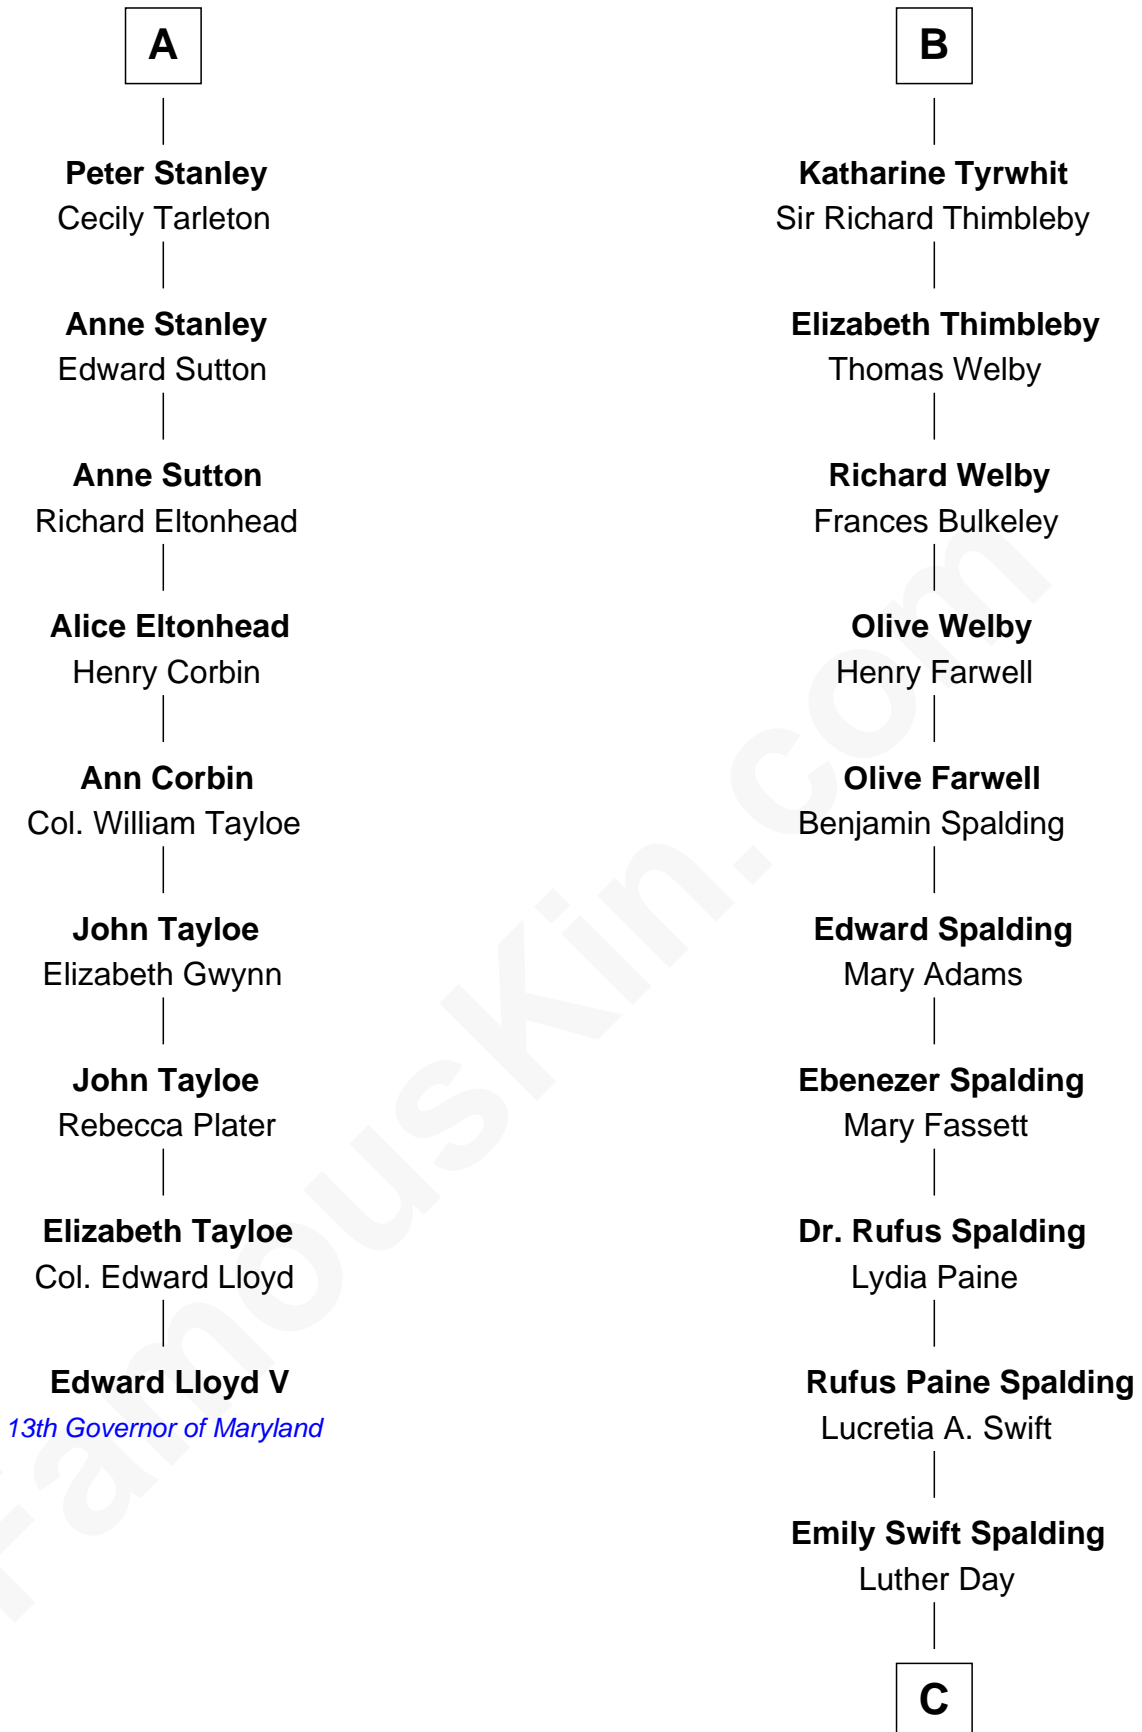

FamousKin.com Relationship Chart of

Edward Lloyd V

13th Governor of Maryland

15th cousin 6 times removed of

Anna Gunn

TV and Movie Actress

Sir Robert de Holland

Maude la Zouche

C

William Rufus Day
Mary Elizabeth Schaefer

Luther N. Day
Ida McKinley Barber

Ida McKinley Day
Clemens Earl Gunn

Clemens Earl Gunn
Sharon Anna Kathryn Peters

Anna Gunn
TV and Movie Actress