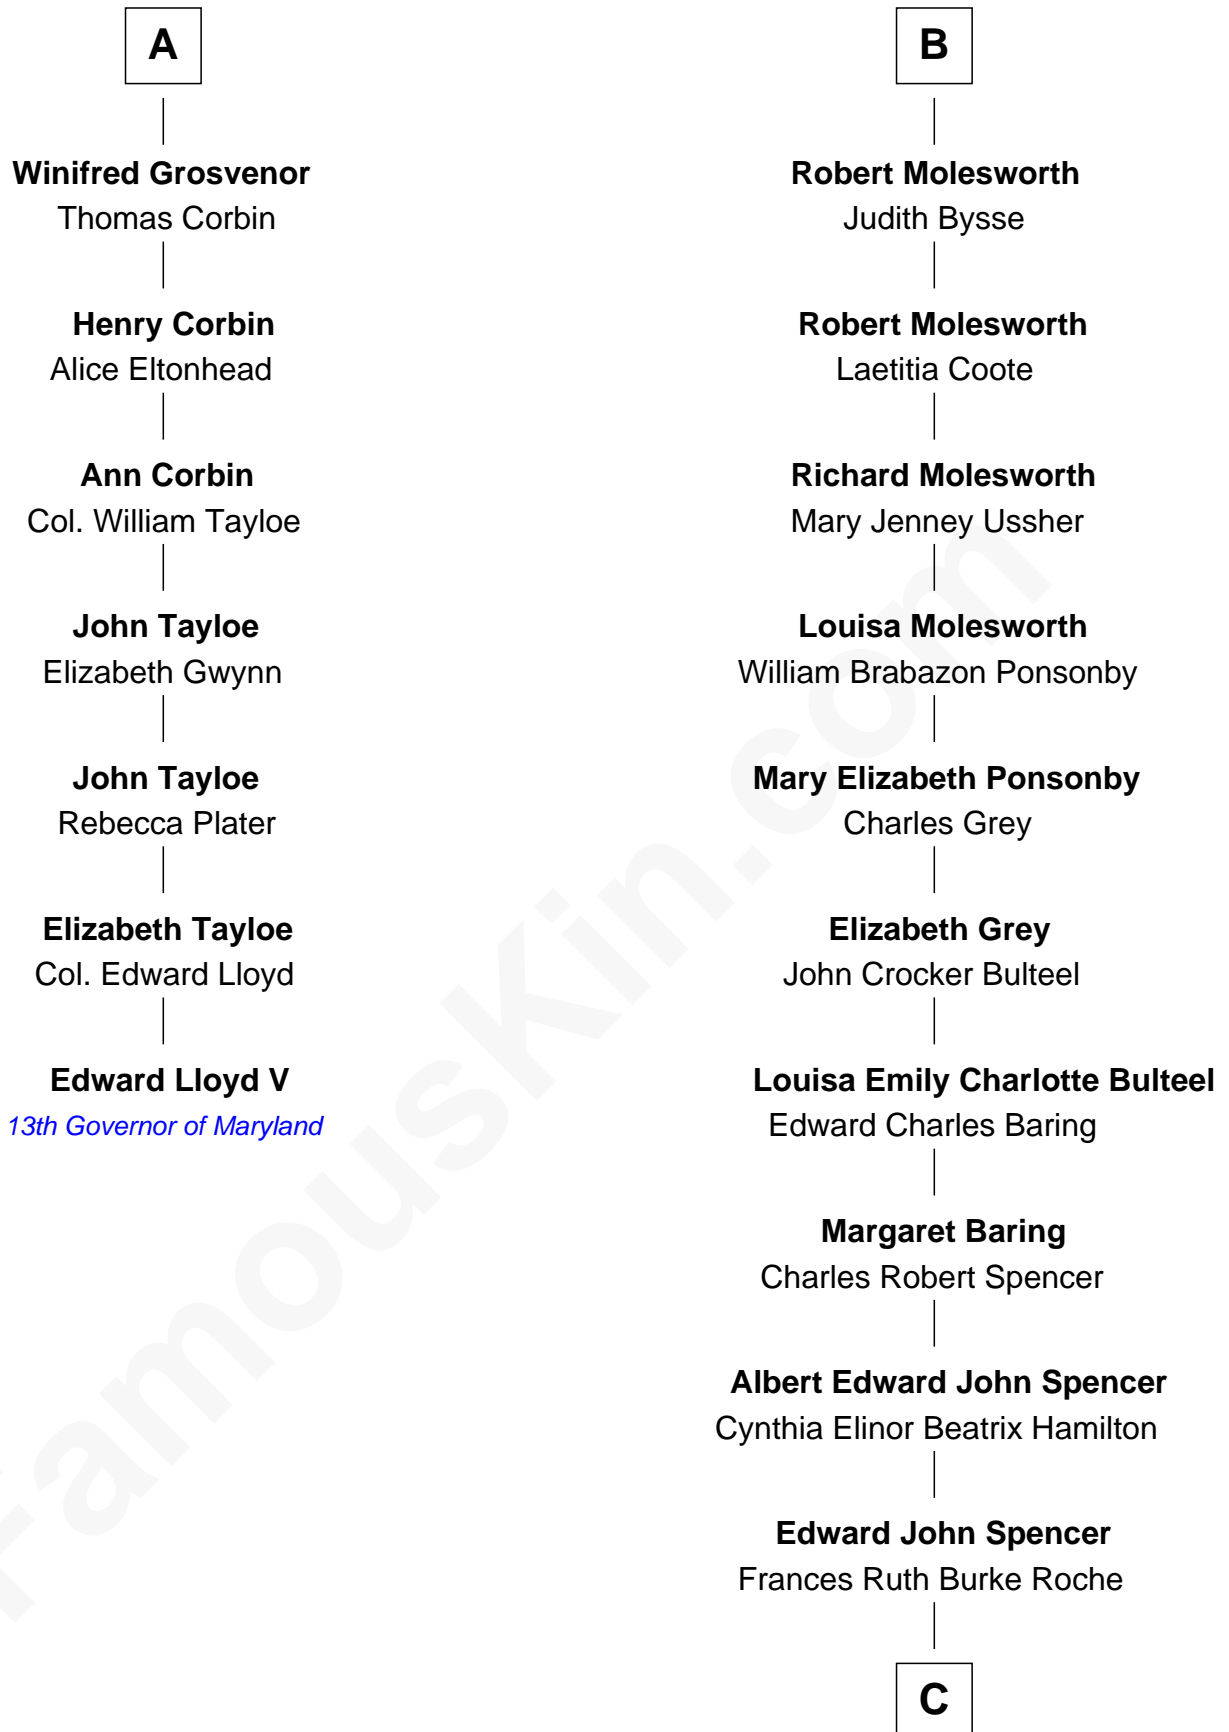

FamousKin.com Relationship Chart of

Edward Lloyd V

13th Governor of Maryland

13th cousin 5 times removed of

Prince Harry

Duke of Sussex

Sir Robert Corbet

Margaret - - - - -

C

Princess Diana Frances Spencer
Charles III, King of the United Kingdom

Prince Harry
Duke of Sussex

FamousKin.com