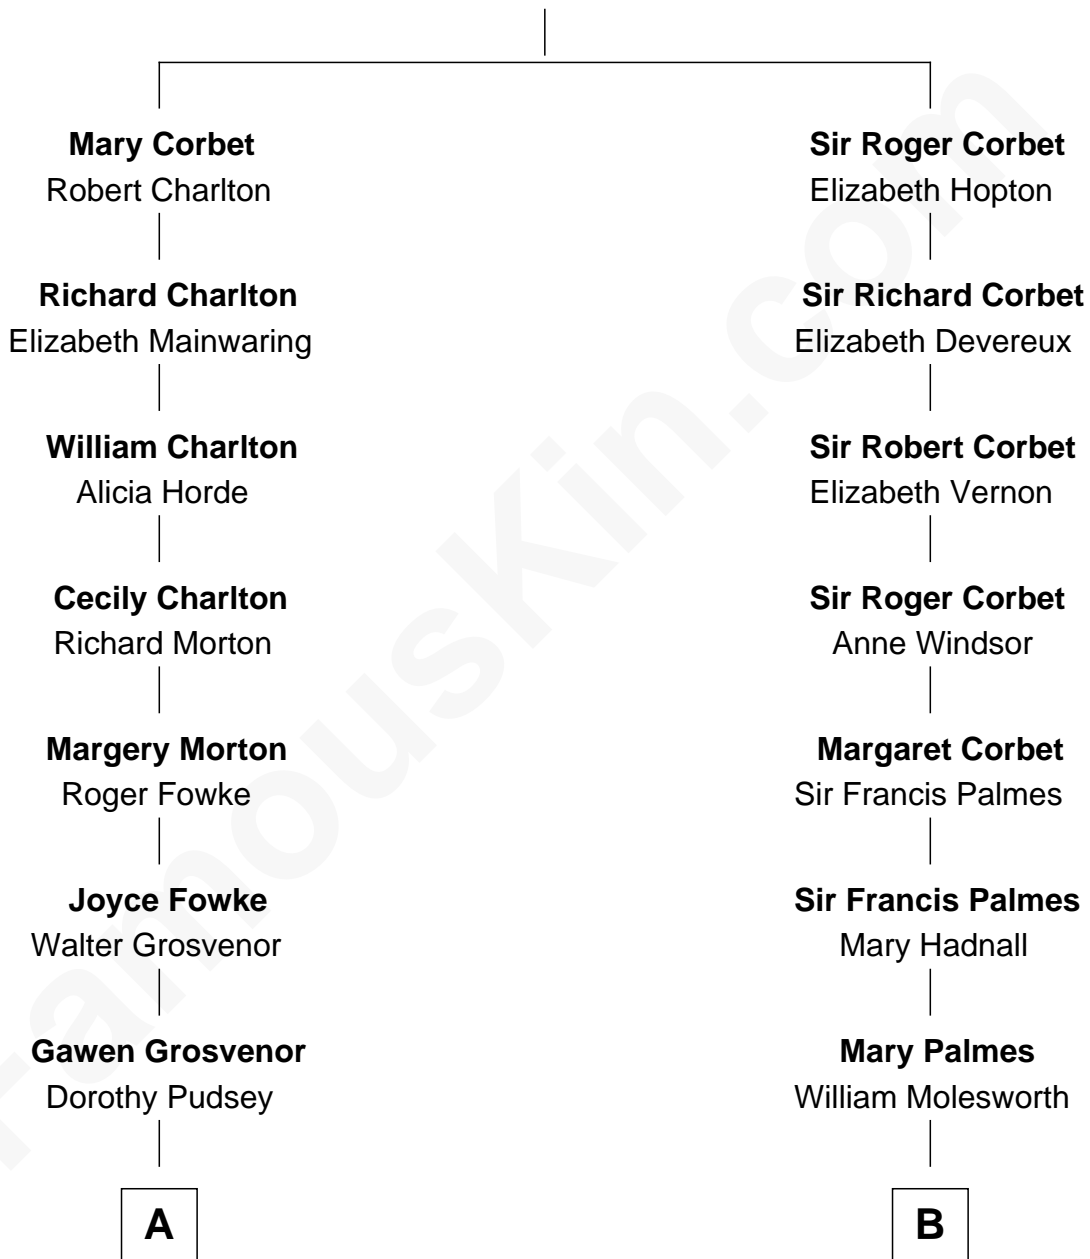

FamousKin.com Relationship Chart of

Edward Lloyd V

13th Governor of Maryland

13th cousin 5 times removed of

Prince Harry

Duke of Sussex

Sir Robert Corbet

Margaret - - - - -

C

Princess Diana Frances Spencer
Charles III, King of the United Kingdom

Prince Harry
Duke of Sussex

FamousKin.com