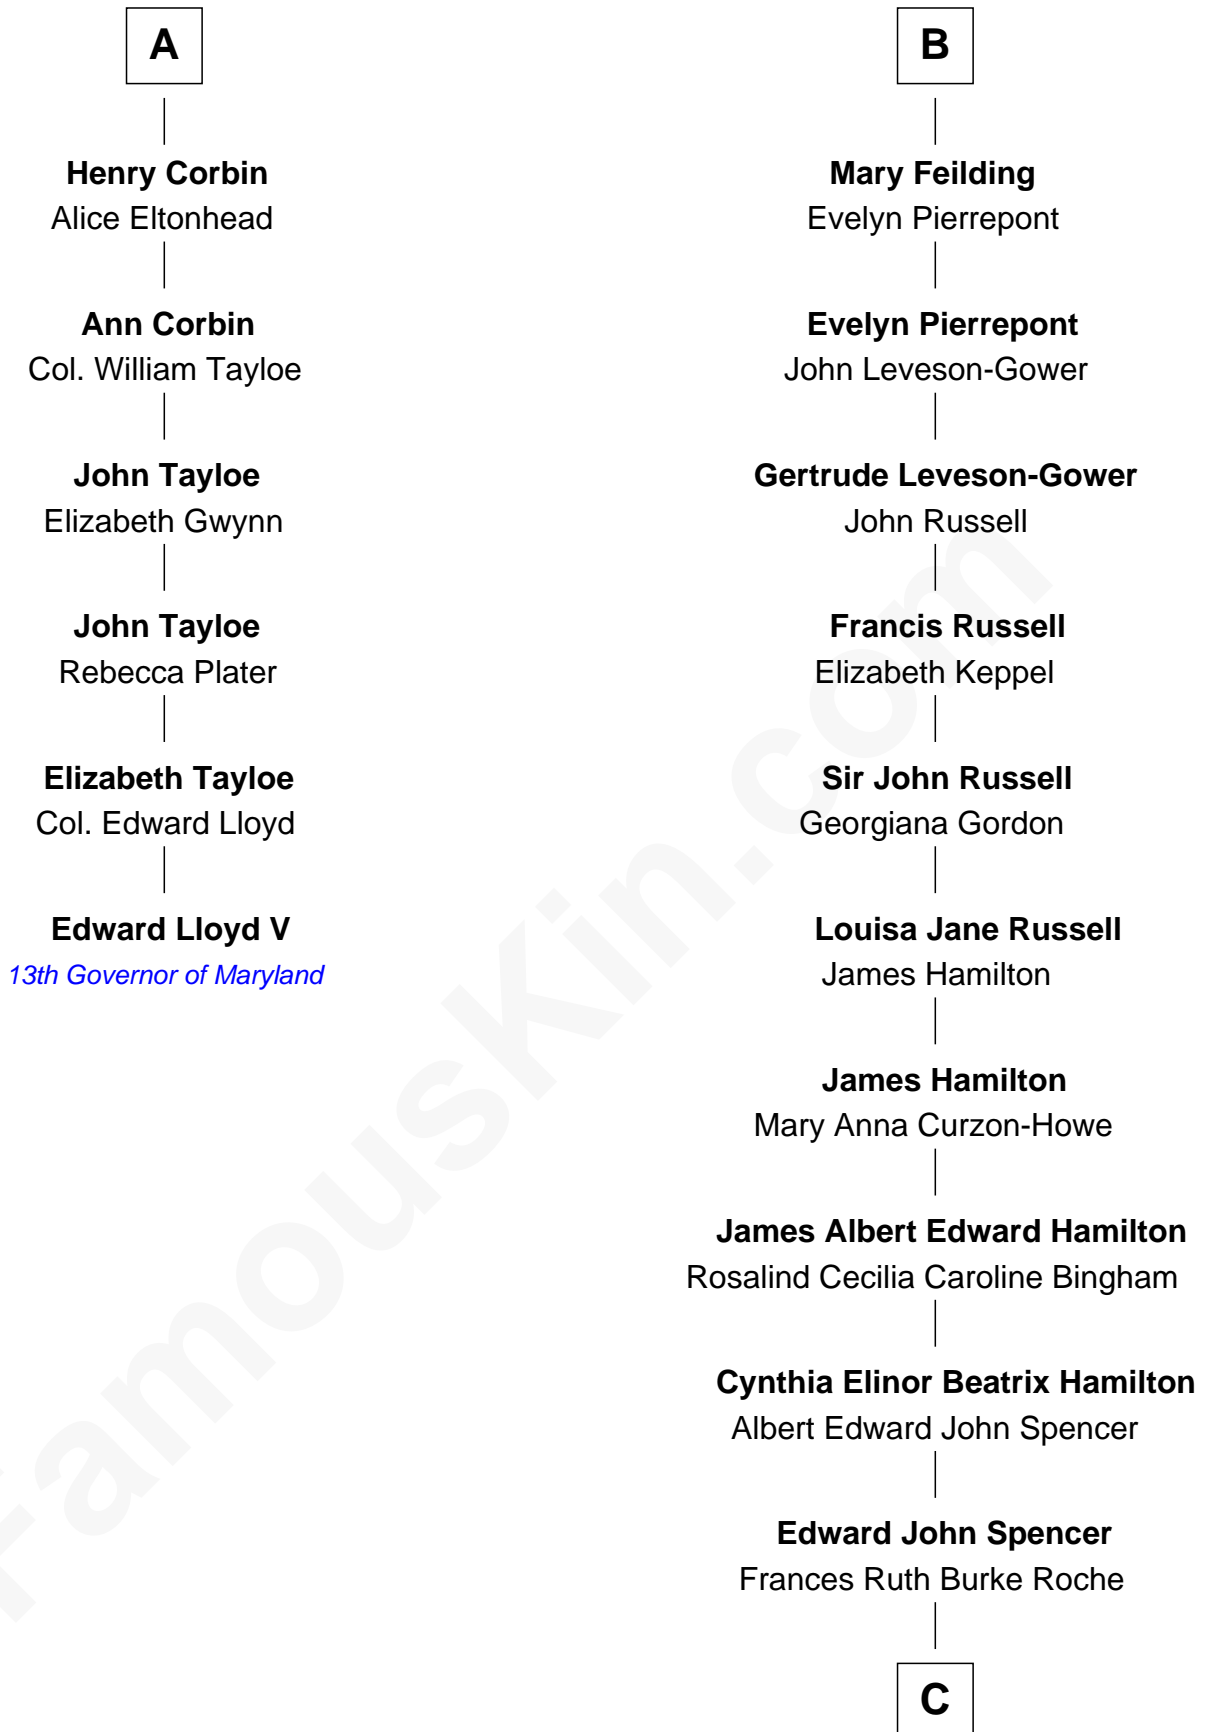

# FamousKin.com Relationship Chart of

**Edward Lloyd V**

*13th Governor of Maryland*

12th cousin 6 times removed of

**Prince Harry**

*Duke of Sussex*

**John Aston**  
Elizabeth Delves

**C**

**Princess Diana Frances Spencer**  
Charles III, King of the United Kingdom

**Prince Harry**  
*Duke of Sussex*

FamousKin.com