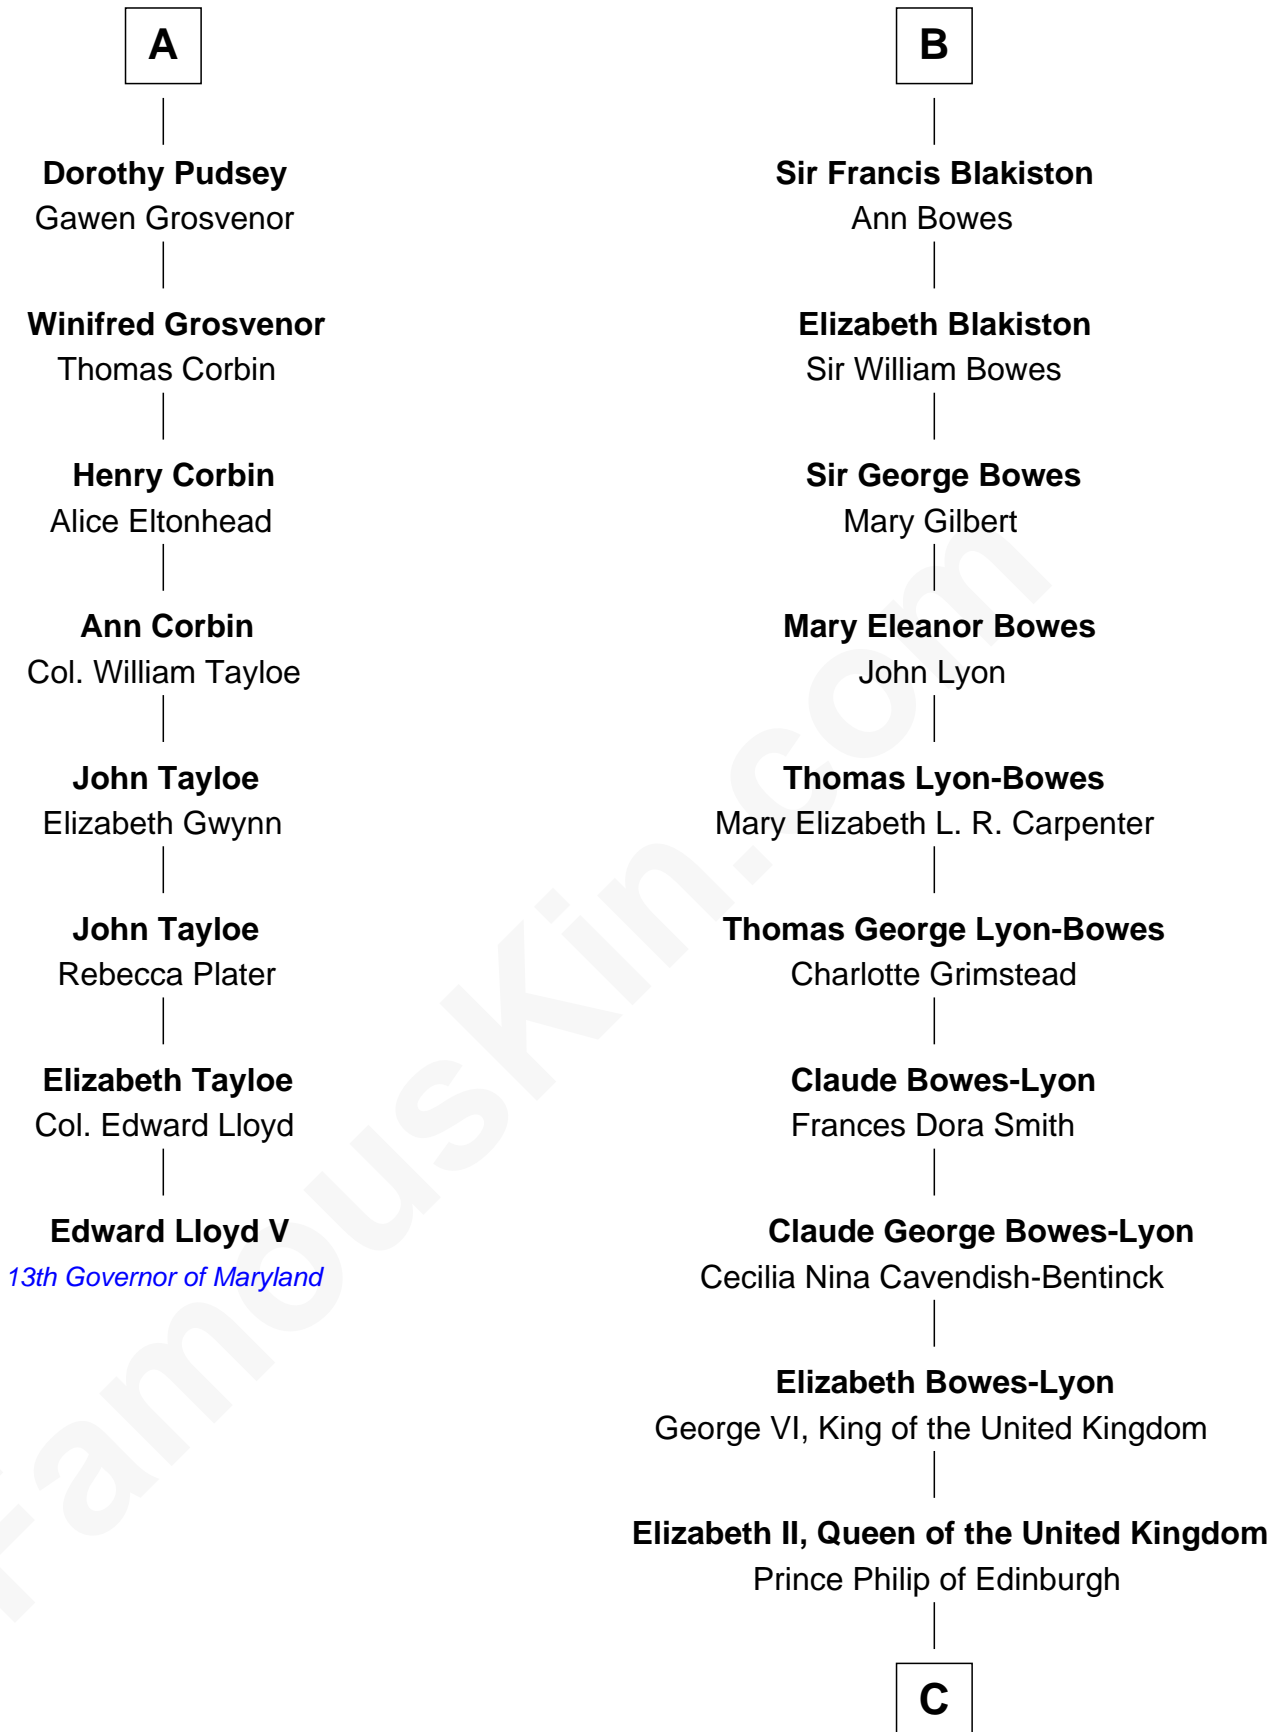

# FamousKin.com Relationship Chart of

**Edward Lloyd V**

*13th Governor of Maryland*

14th cousin 4 times removed of

**Prince Harry**

*Duke of Sussex*

**Eleanor Fitzhugh**

*with husband  
Sir Thomas Tunstall*

Edith Hare

**William Pudsey**

Eleanor Montfort

**Robert Pudsey**

Eleanor Harman

**George Pudsey**

Matilda Cotton

**A**

**Frances Eure**

Robert Lambton

**Jane Lambton**

Sir William Blakiston

**Sir Ralph Blakiston**

Margaret Fenwick

**B**

**C**

**Charles III, King of the United Kingdom**

Princess Diana Frances Spencer

**Prince Harry**

*Duke of Sussex*

FamousKin.com