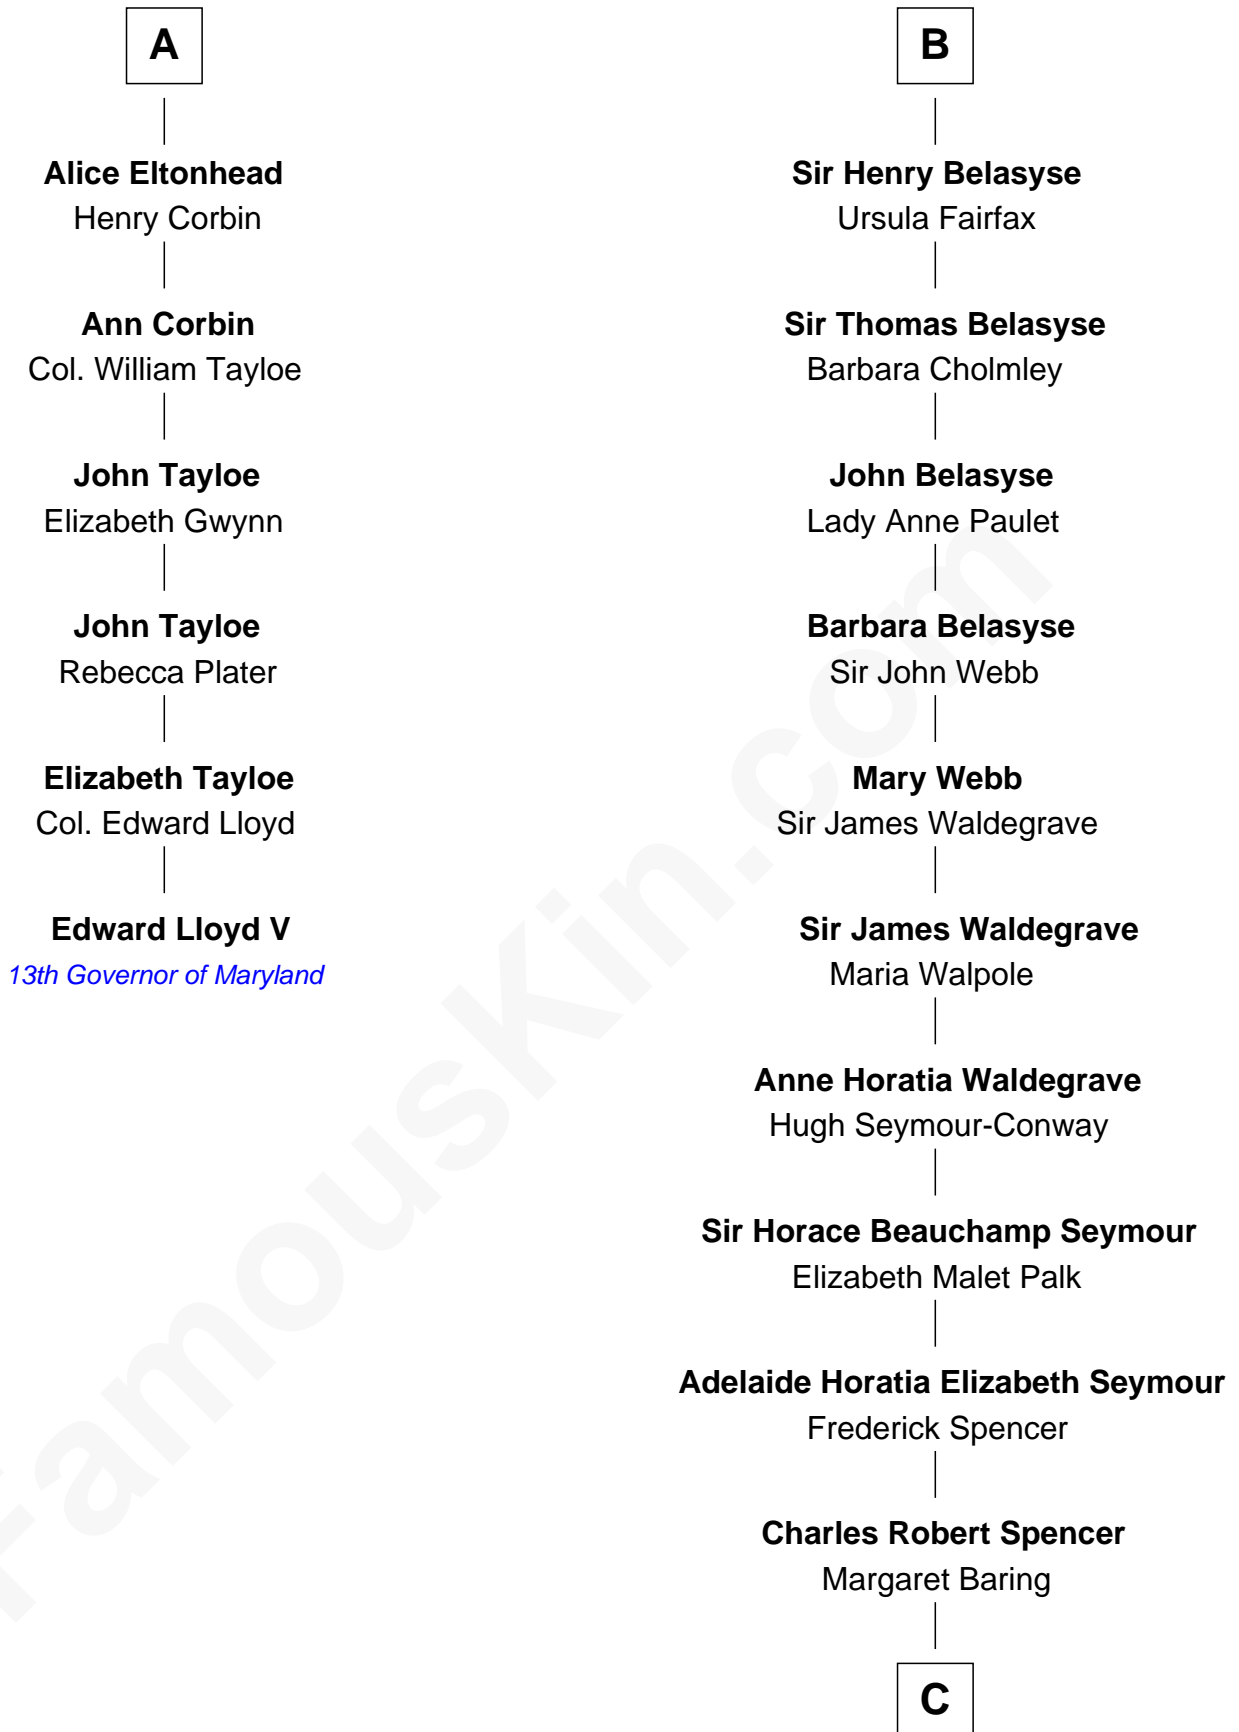

FamousKin.com Relationship Chart of

Edward Lloyd V

13th Governor of Maryland

12th cousin 8 times removed of

Prince Harry

Duke of Sussex

Sir Nicholas Harington

Isabel English

Richard Sherburne

Richard Sherburne

Alice Hamerton

Sir Robert Sherburne

Joan Radcliffe

Elizabeth Sherburne

Sir Thomas Fairfax

Sir Thomas Fairfax

Agnes Gascoigne

Sir Nicholas Fairfax

Jane Palmes

Margaret Fairfax

Sir William Belasyse

B

C

Albert Edward John Spencer