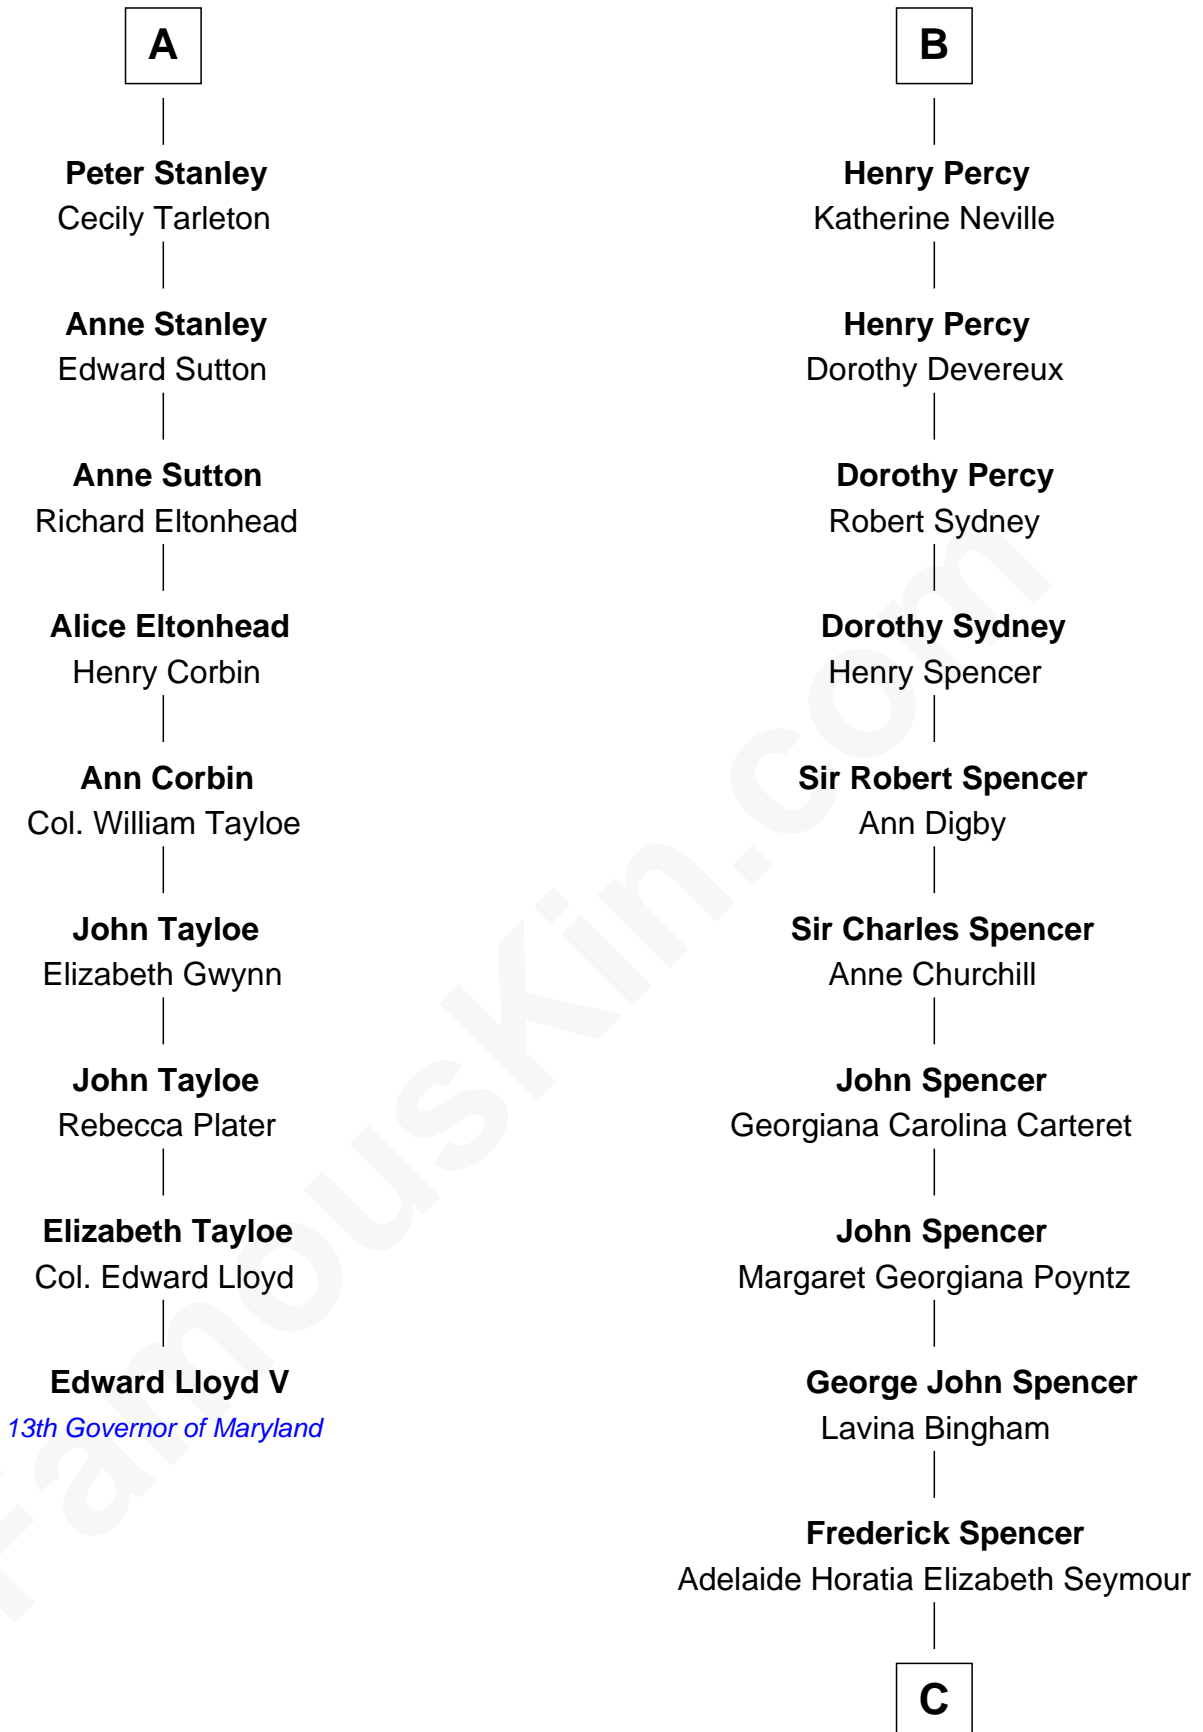

FamousKin.com Relationship Chart of

Edward Lloyd V

13th Governor of Maryland

15th cousin 6 times removed of

Prince Harry

Duke of Sussex

Sir Robert de Holland

Maude la Zouche

C

Charles Robert Spencer

Margaret Baring

Albert Edward John Spencer

Cynthia Elinor Beatrix Hamilton

Edward John Spencer

Frances Ruth Burke Roche

Princess Diana Frances Spencer