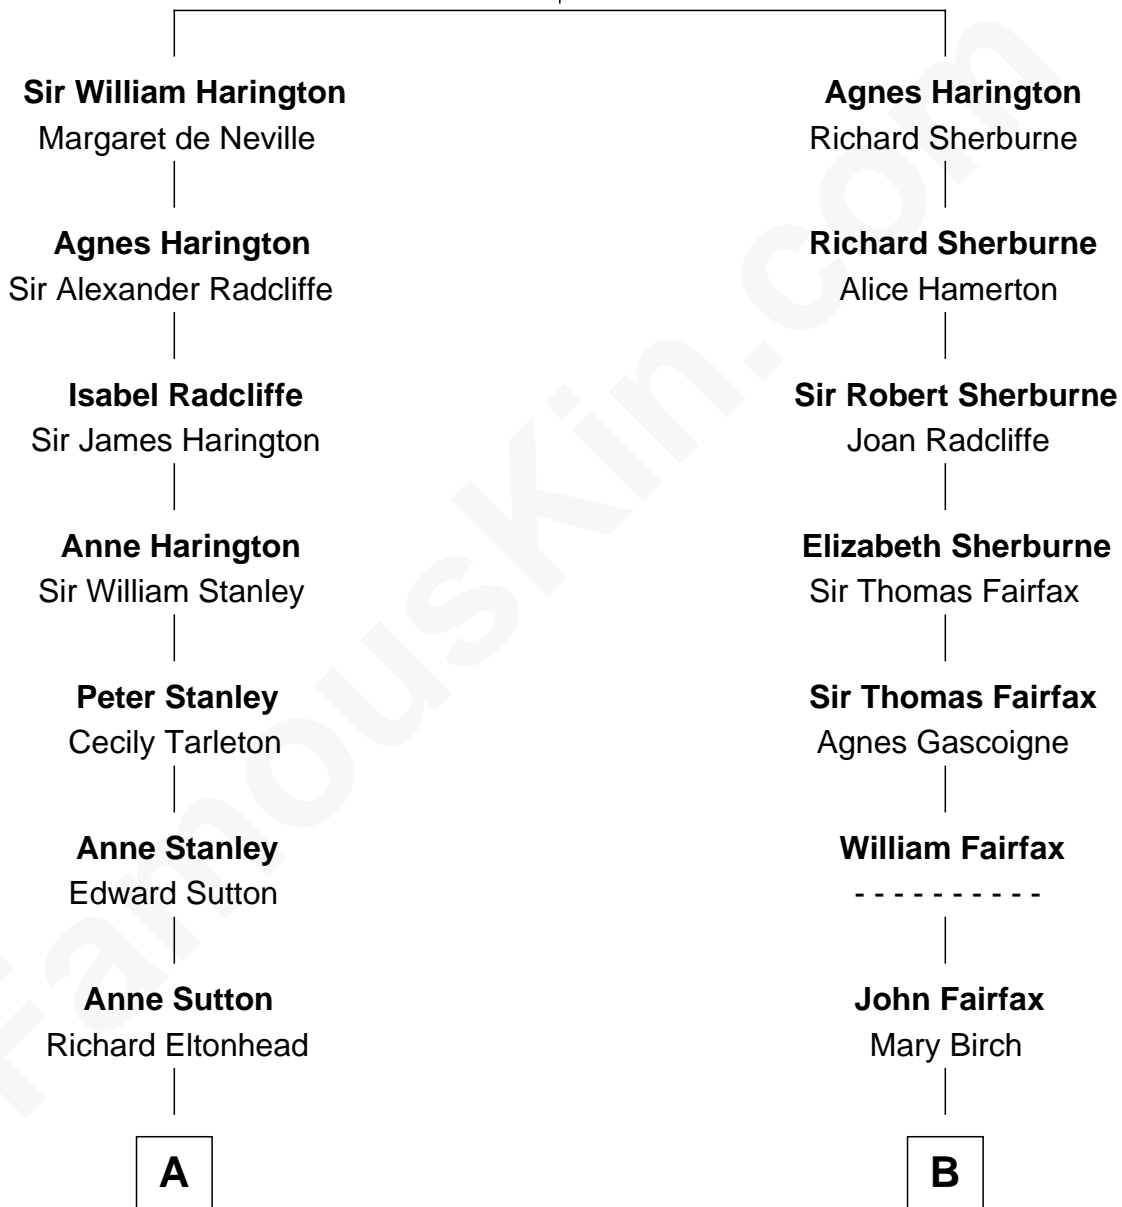

# FamousKin.com Relationship Chart of

**Edward Lloyd V**

*13th Governor of Maryland*

12th cousin 1 time removed of

**Harriet Martineau**

*Author of The Hour and the Man*

**Sir Nicholas Harington**

Isabel English

**A**

**Alice Eltonhead**

Henry Corbin

**Ann Corbin**

Col. William Tayloe

**John Tayloe**

Elizabeth Gwynn

**John Tayloe**

Rebecca Plater

**Elizabeth Tayloe**

Col. Edward Lloyd

**Edward Lloyd V**

*13th Governor of Maryland*

**B**

**Rev. Benjamin Fairfax**

Sarah Galliard