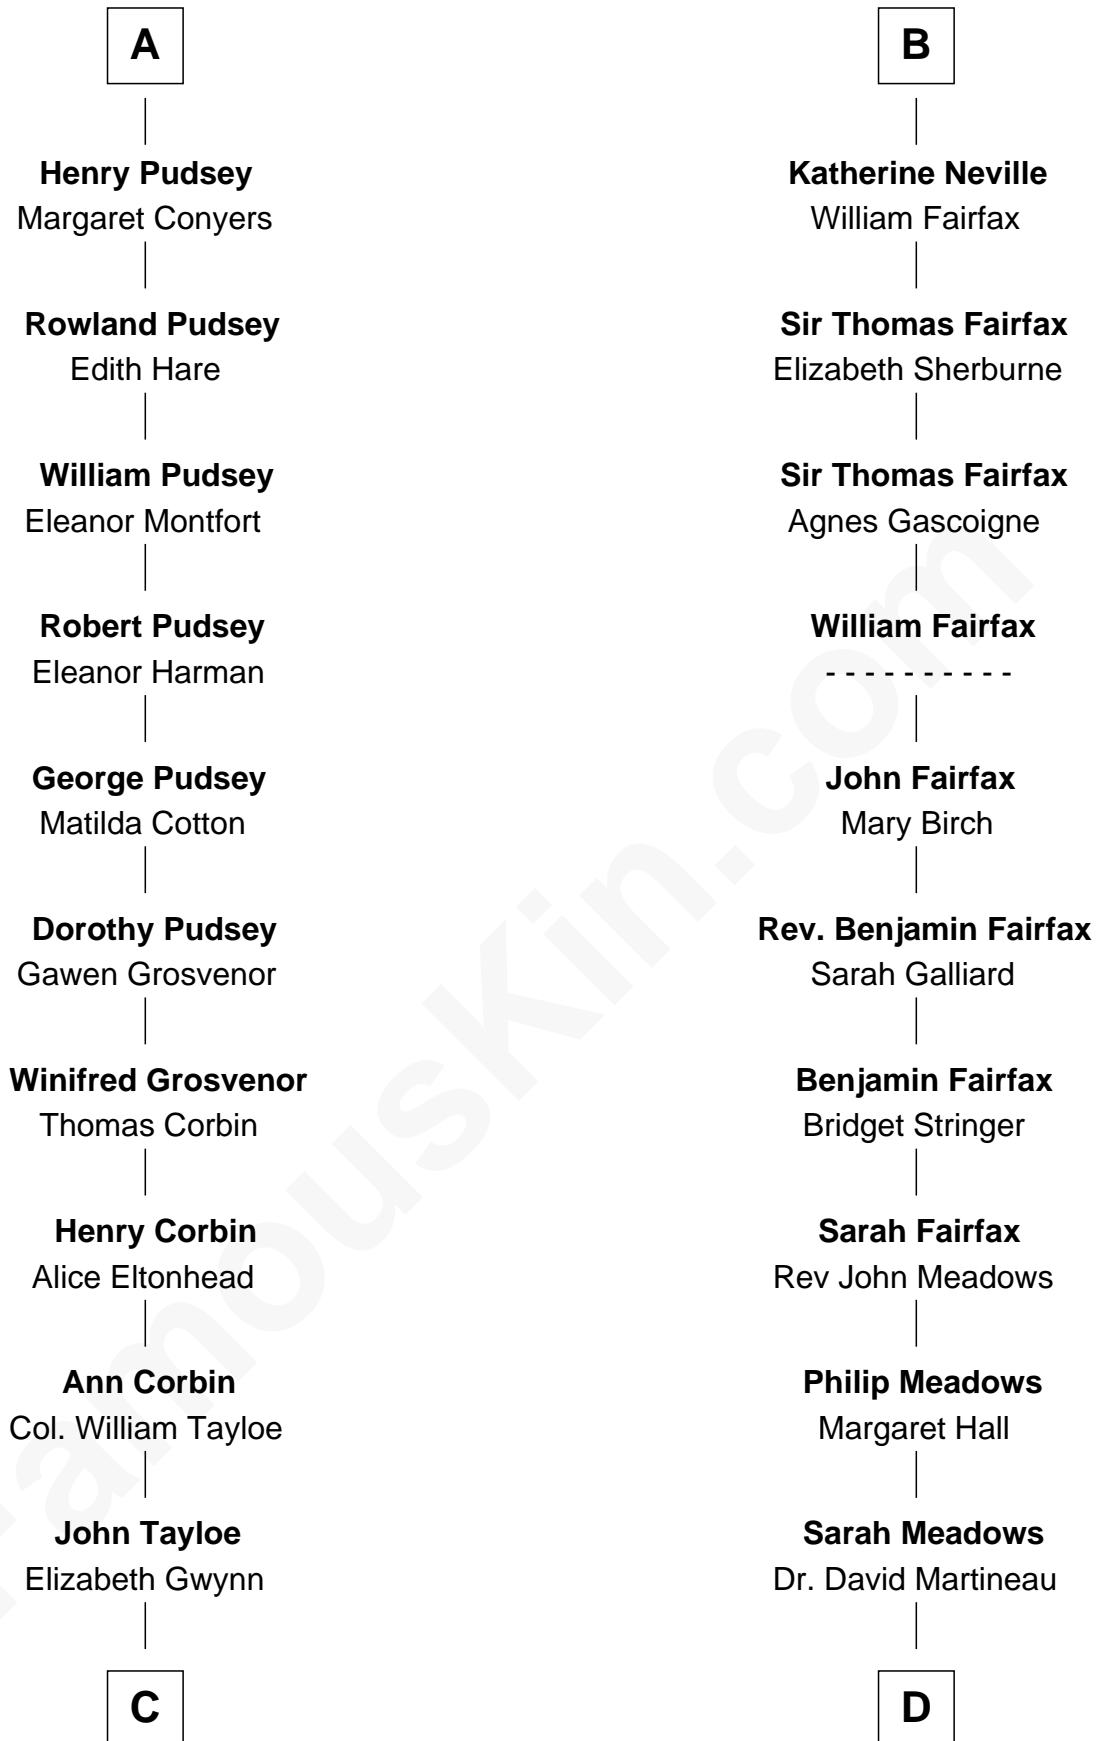

# FamousKin.com Relationship Chart of

**Edward Lloyd V**

*13th Governor of Maryland*

18th cousin 1 time removed of

**Harriet Martineau**

*Author of The Hour and the Man*

**John Fitz Robert**

Ada de Baliol

**C**

**John Tayloe**  
Rebecca Plater

**Elizabeth Tayloe**  
Col. Edward Lloyd

**Edward Lloyd V**  
*13th Governor of Maryland*

**D**

**Thomas Martineau**  
Elizabeth Rankin

**Harriet Martineau**  
*English Author, "The Hour and the Man"*