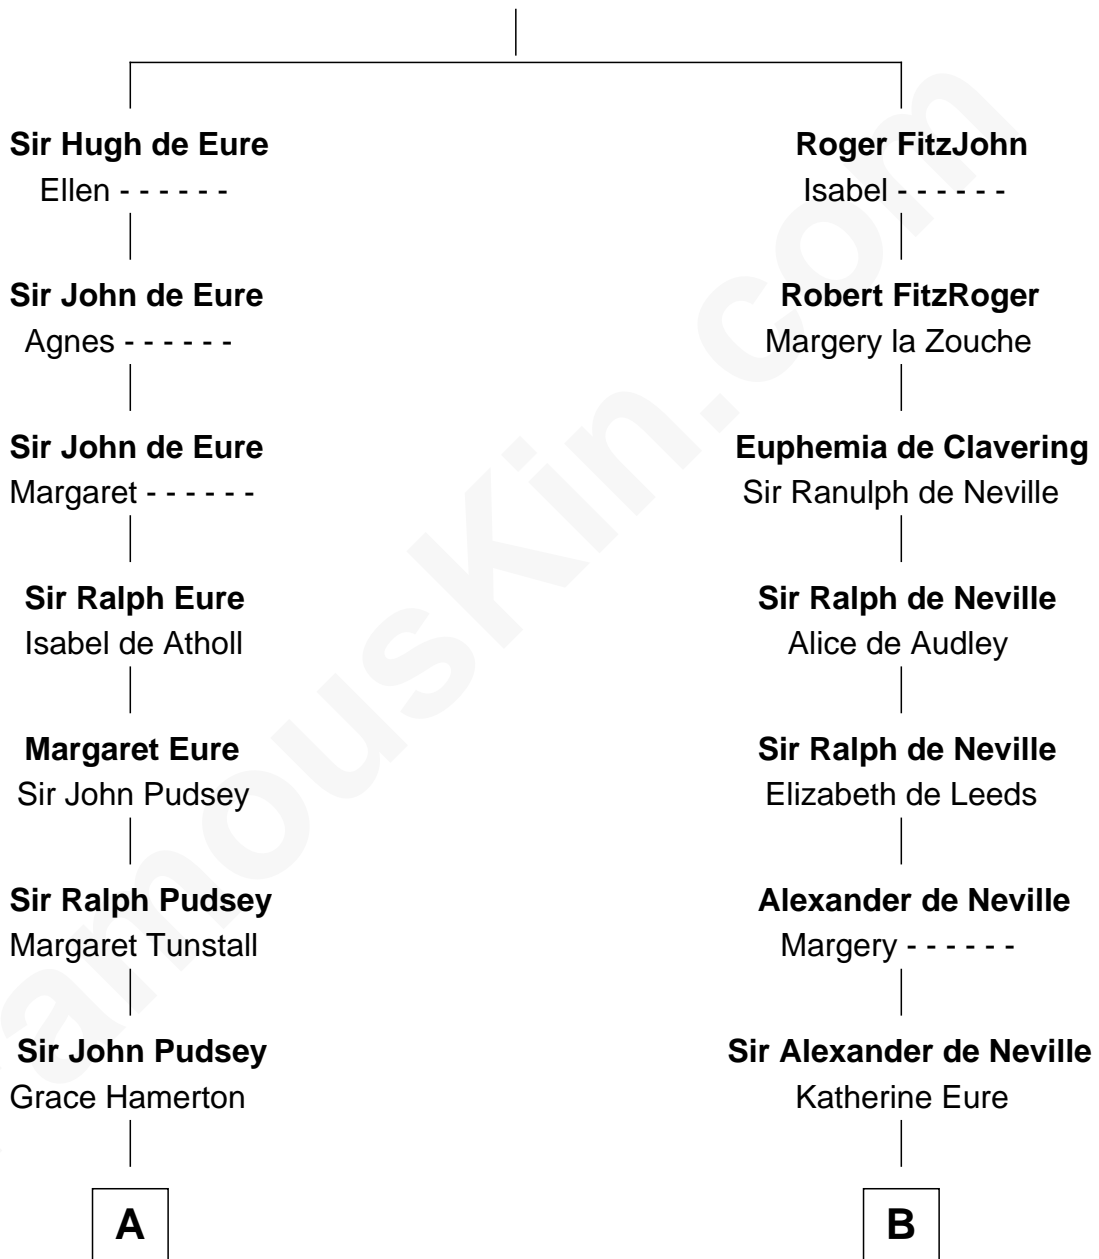

# FamousKin.com Relationship Chart of

**Edward Lloyd V**

*13th Governor of Maryland*

18th cousin 1 time removed of

**Harriet Martineau**

*Author of The Hour and the Man*

**John Fitz Robert**

Ada de Baliol

**C**

**John Tayloe**  
Rebecca Plater

**Elizabeth Tayloe**  
Col. Edward Lloyd

**Edward Lloyd V**  
*13th Governor of Maryland*

**D**

**Thomas Martineau**  
Elizabeth Rankin

**Harriet Martineau**  
*English Author, "The Hour and the Man"*