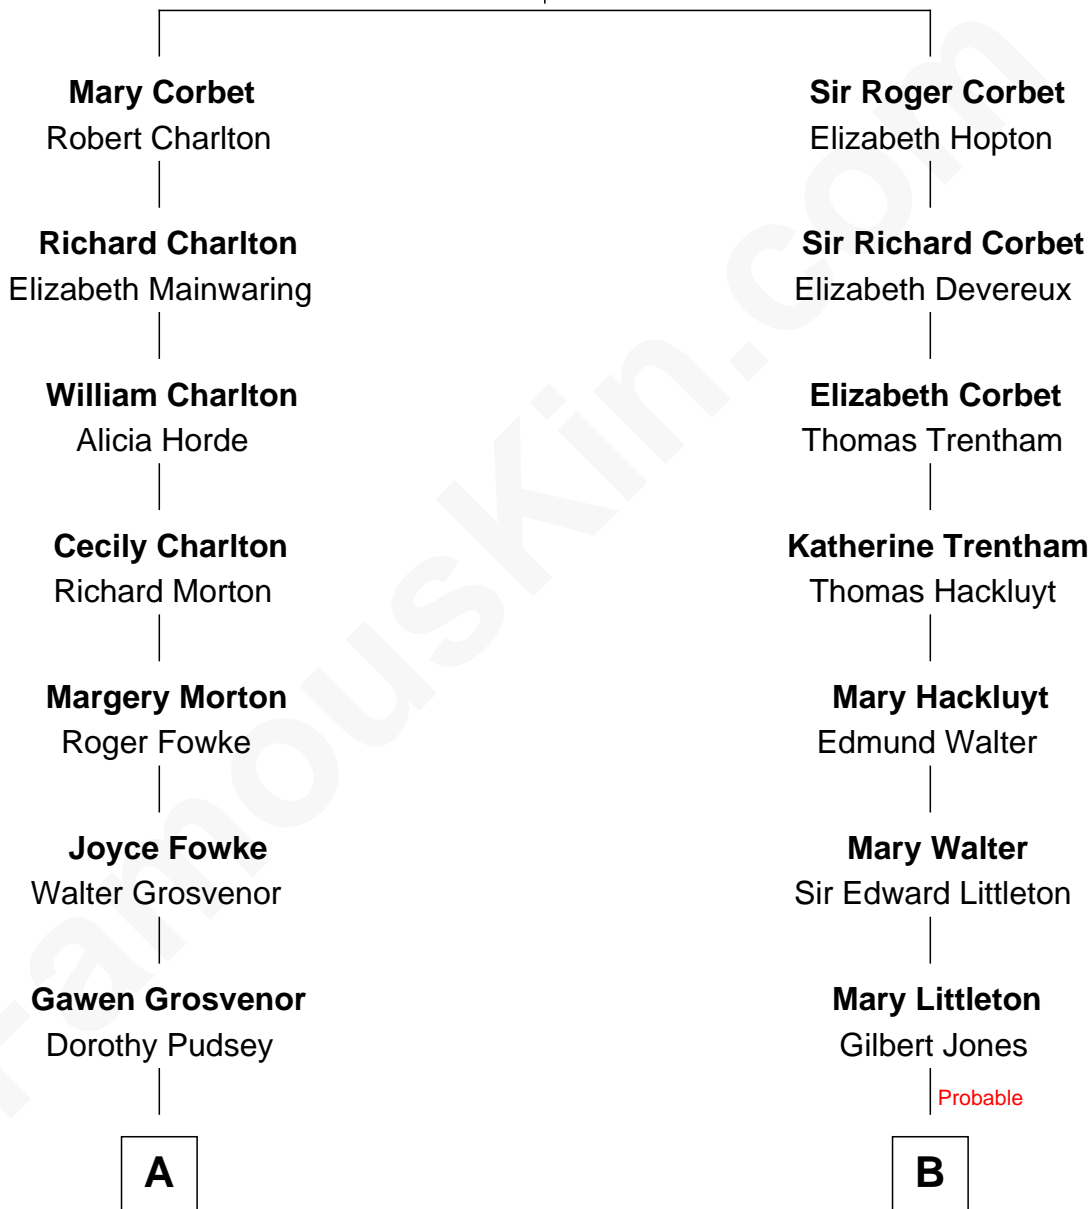

# FamousKin.com Relationship Chart of

**Edward Lloyd V**

*13th Governor of Maryland*

13th cousin 5 times removed of

**Mary Chapin Carpenter**

*Singer and Songwriter*

**Sir Robert Corbet**

Margaret - - - - -

C

**Chapin Carpenter**  
Mary Bowie Robertson

**Mary Chapin Carpenter**  
*Singer and Songwriter*

FamousKin.com