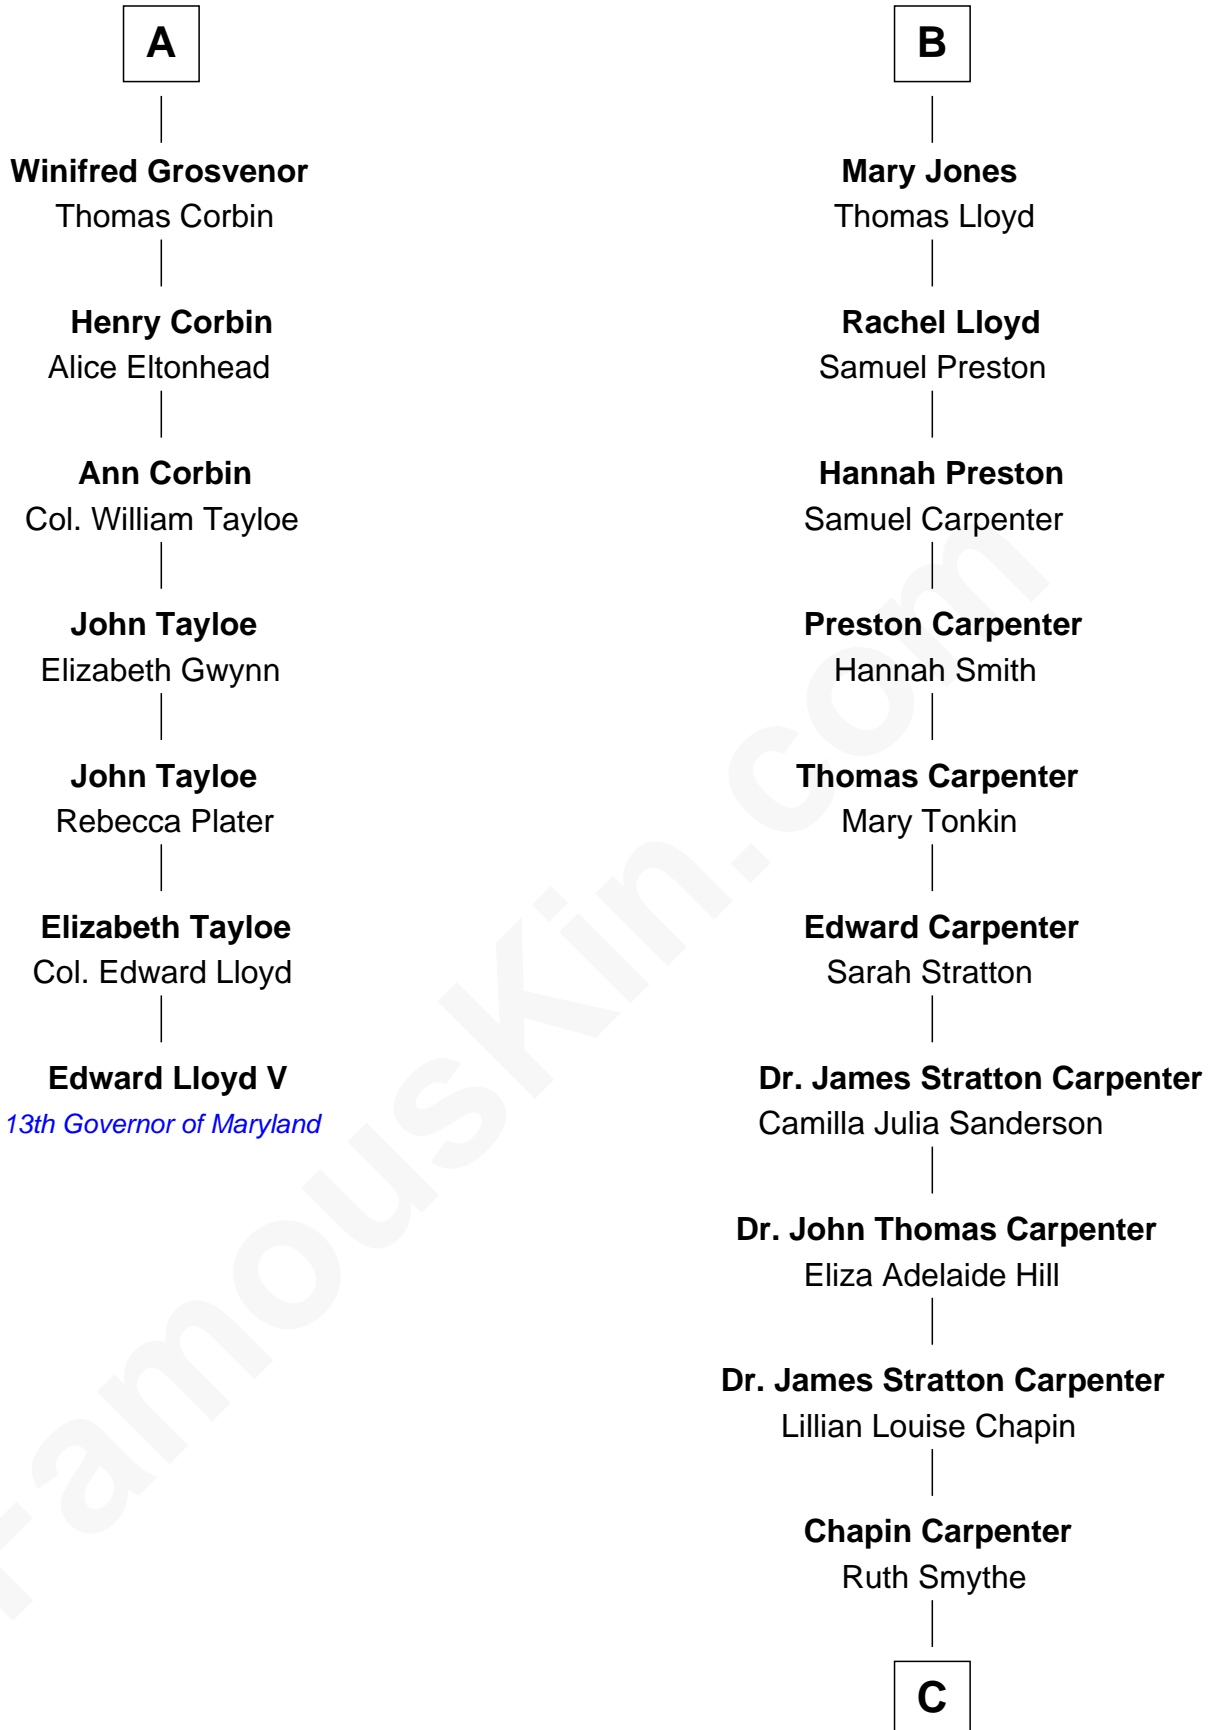

# FamousKin.com Relationship Chart of

**Edward Lloyd V**

*13th Governor of Maryland*

13th cousin 5 times removed of

**Mary Chapin Carpenter**

*Singer and Songwriter*

**Sir Robert Corbet**

Margaret - - - - -

C

**Chapin Carpenter**  
Mary Bowie Robertson

**Mary Chapin Carpenter**  
*Singer and Songwriter*

FamousKin.com