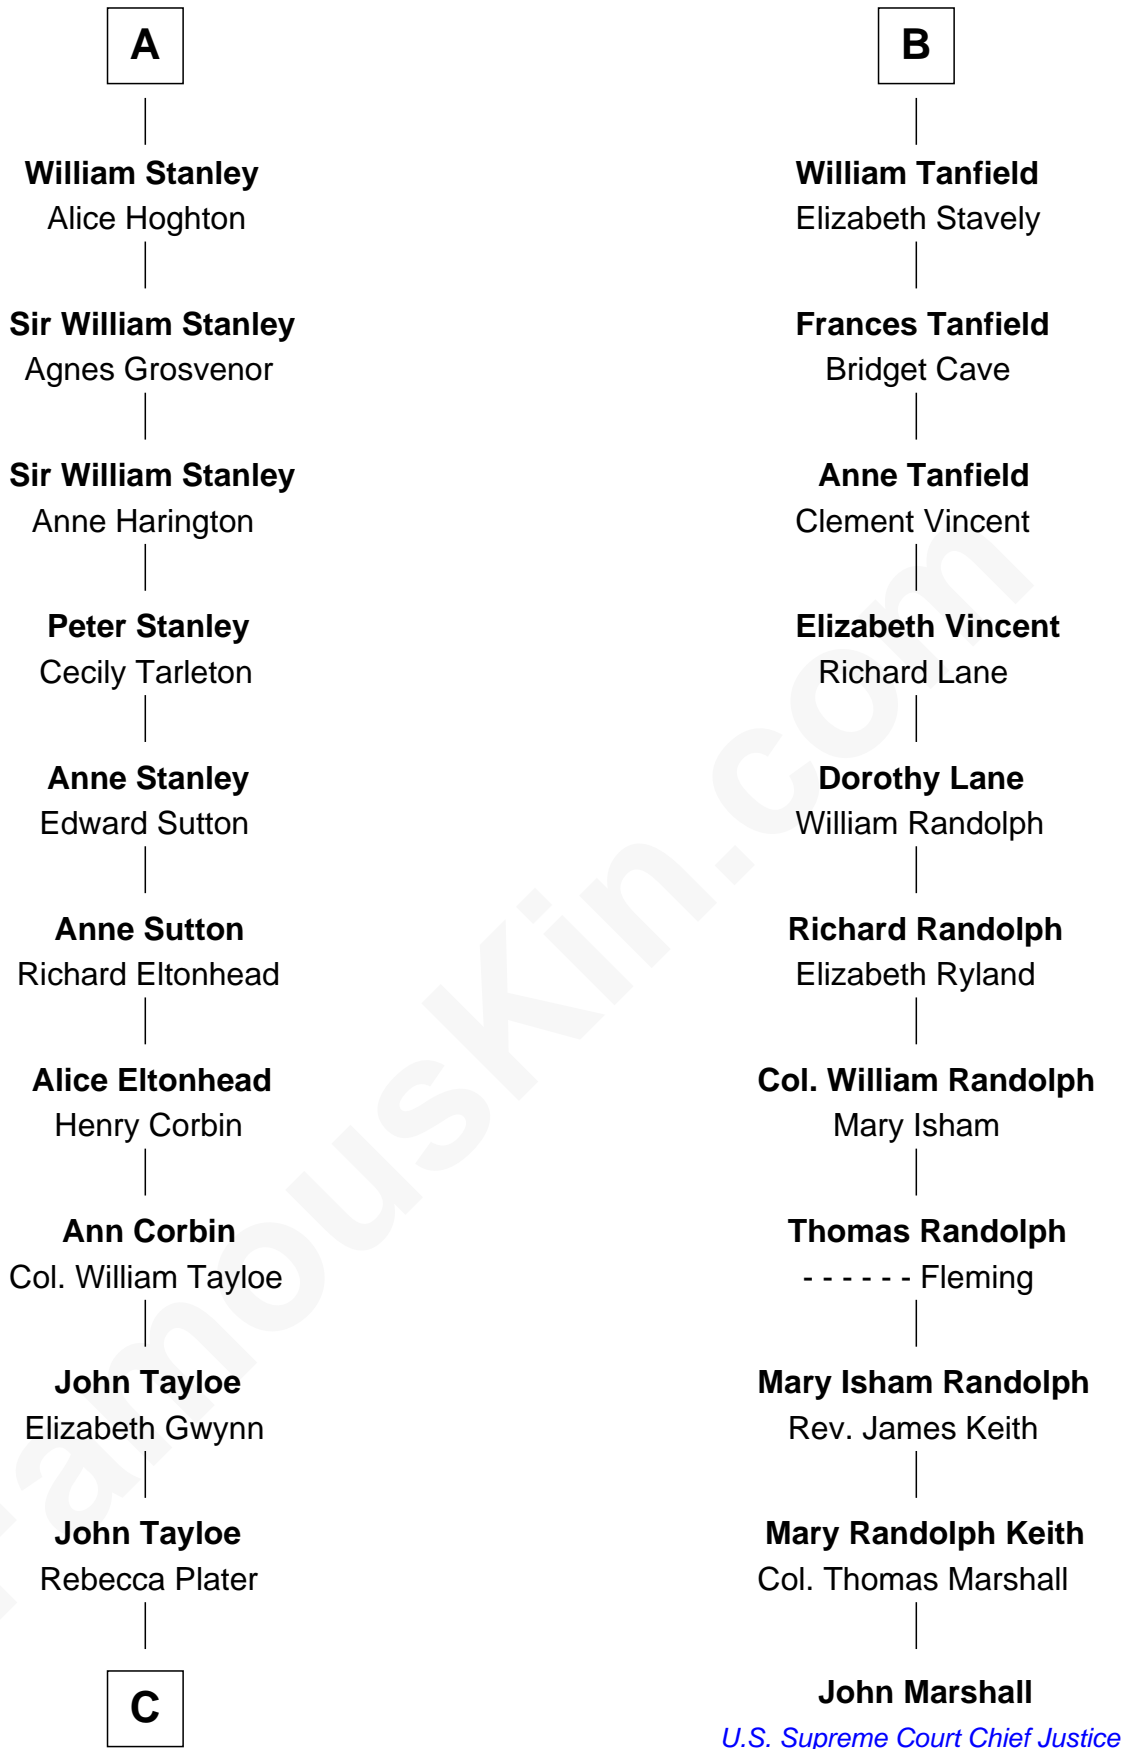

FamousKin.com Relationship Chart of

Edward Lloyd V

13th Governor of Maryland

17th cousin 1 time removed of

John Marshall

4th Chief Justice of the U.S. Supreme Court

C

Elizabeth Tayloe
Col. Edward Lloyd

Edward Lloyd V
13th Governor of Maryland

FamousKin.com