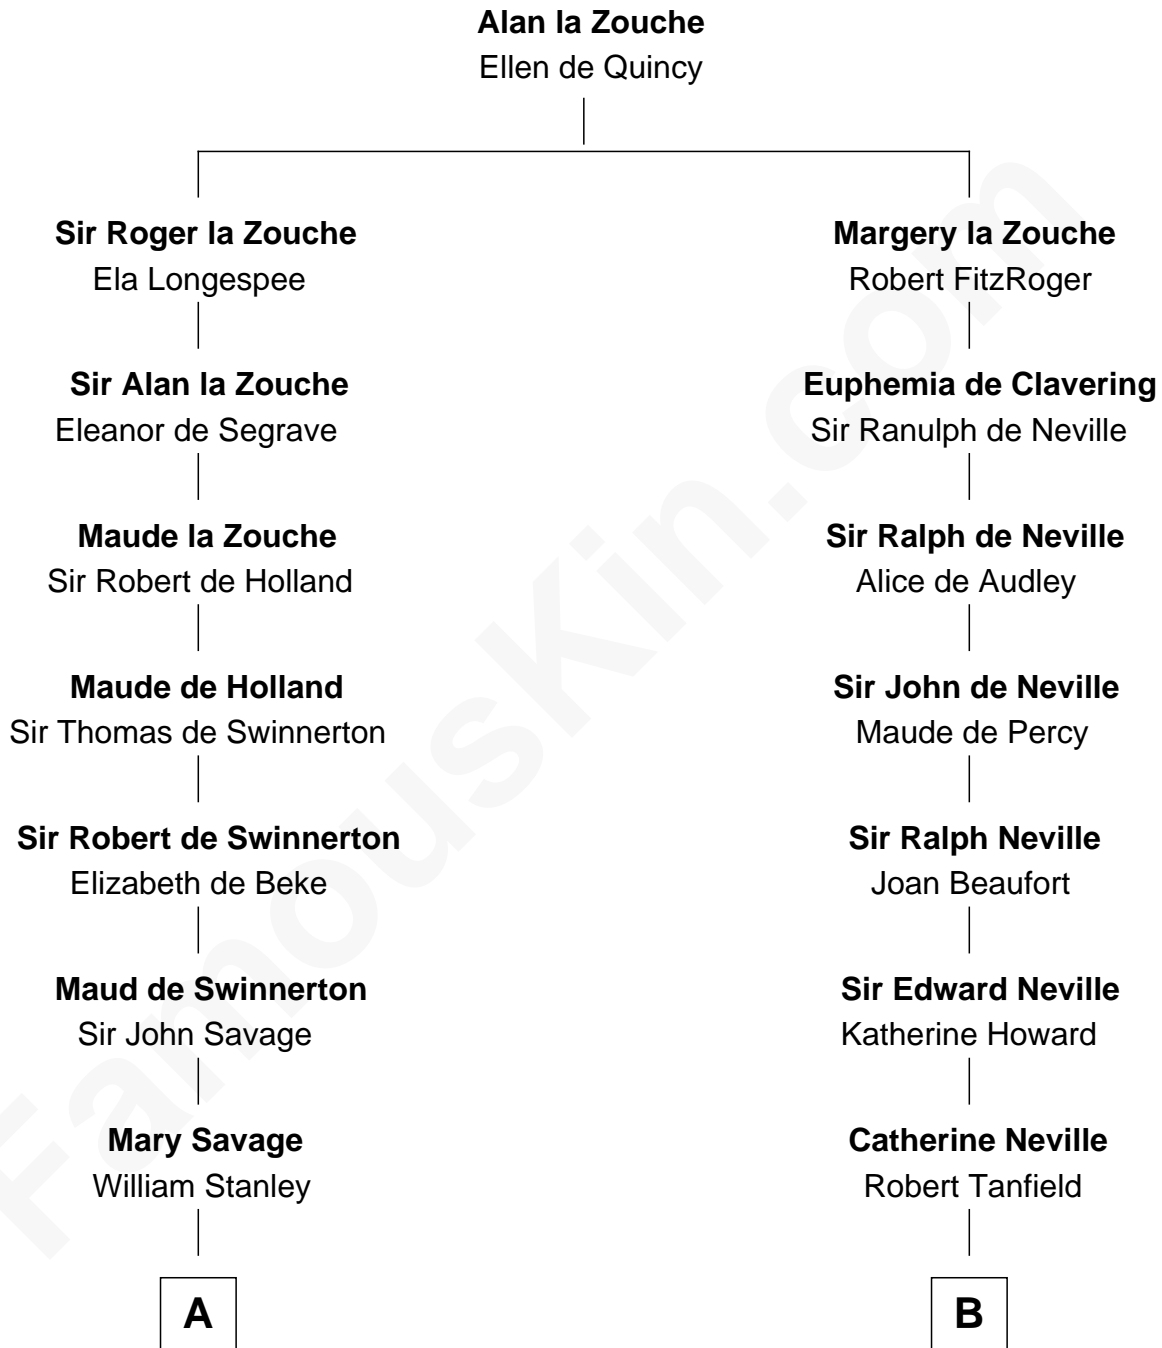

FamousKin.com Relationship Chart of

Edward Lloyd V

13th Governor of Maryland

17th cousin 1 time removed of

John Marshall

4th Chief Justice of the U.S. Supreme Court

C

Elizabeth Tayloe
Col. Edward Lloyd

Edward Lloyd V
13th Governor of Maryland

FamousKin.com