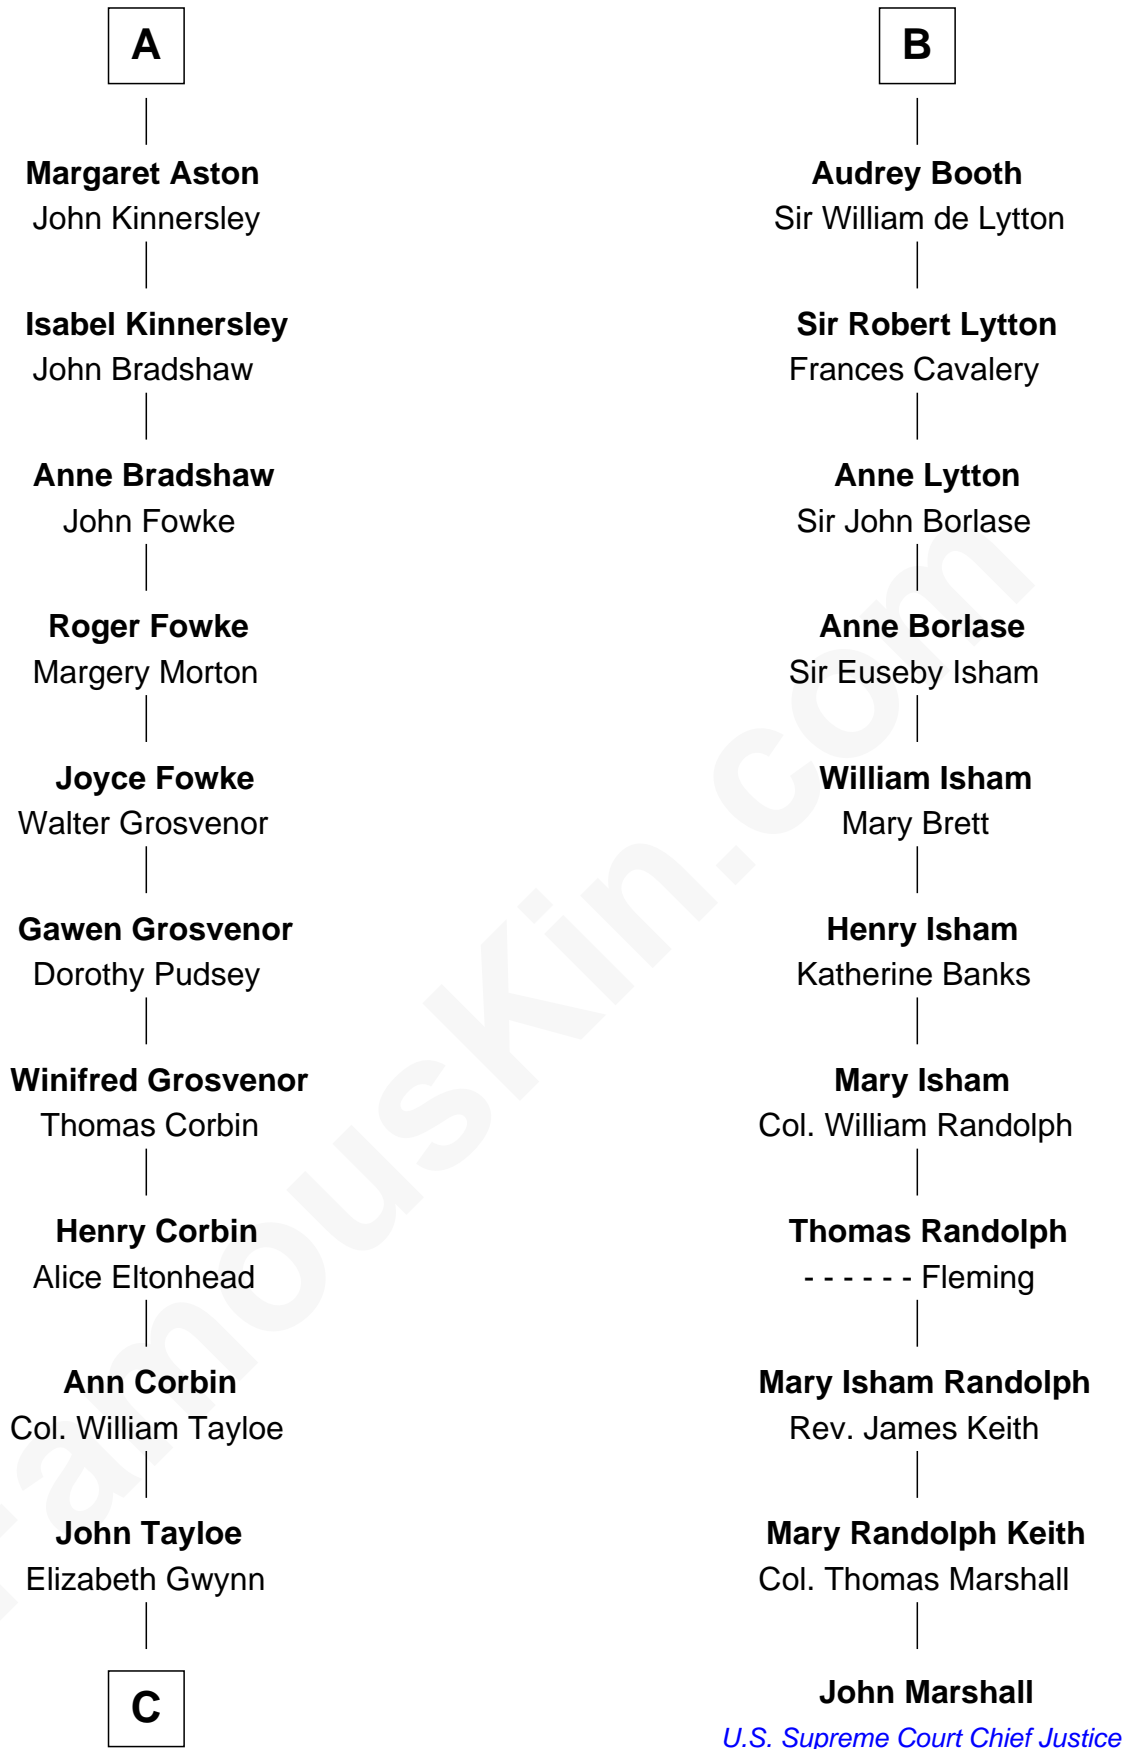

FamousKin.com Relationship Chart of

Edward Lloyd V

13th Governor of Maryland

17th cousin 2 times removed of

John Marshall

4th Chief Justice of the U.S. Supreme Court

C

—
John Tayloe
Rebecca Plater

—
Elizabeth Tayloe
Col. Edward Lloyd

—
Edward Lloyd V
13th Governor of Maryland

FamousKin.com