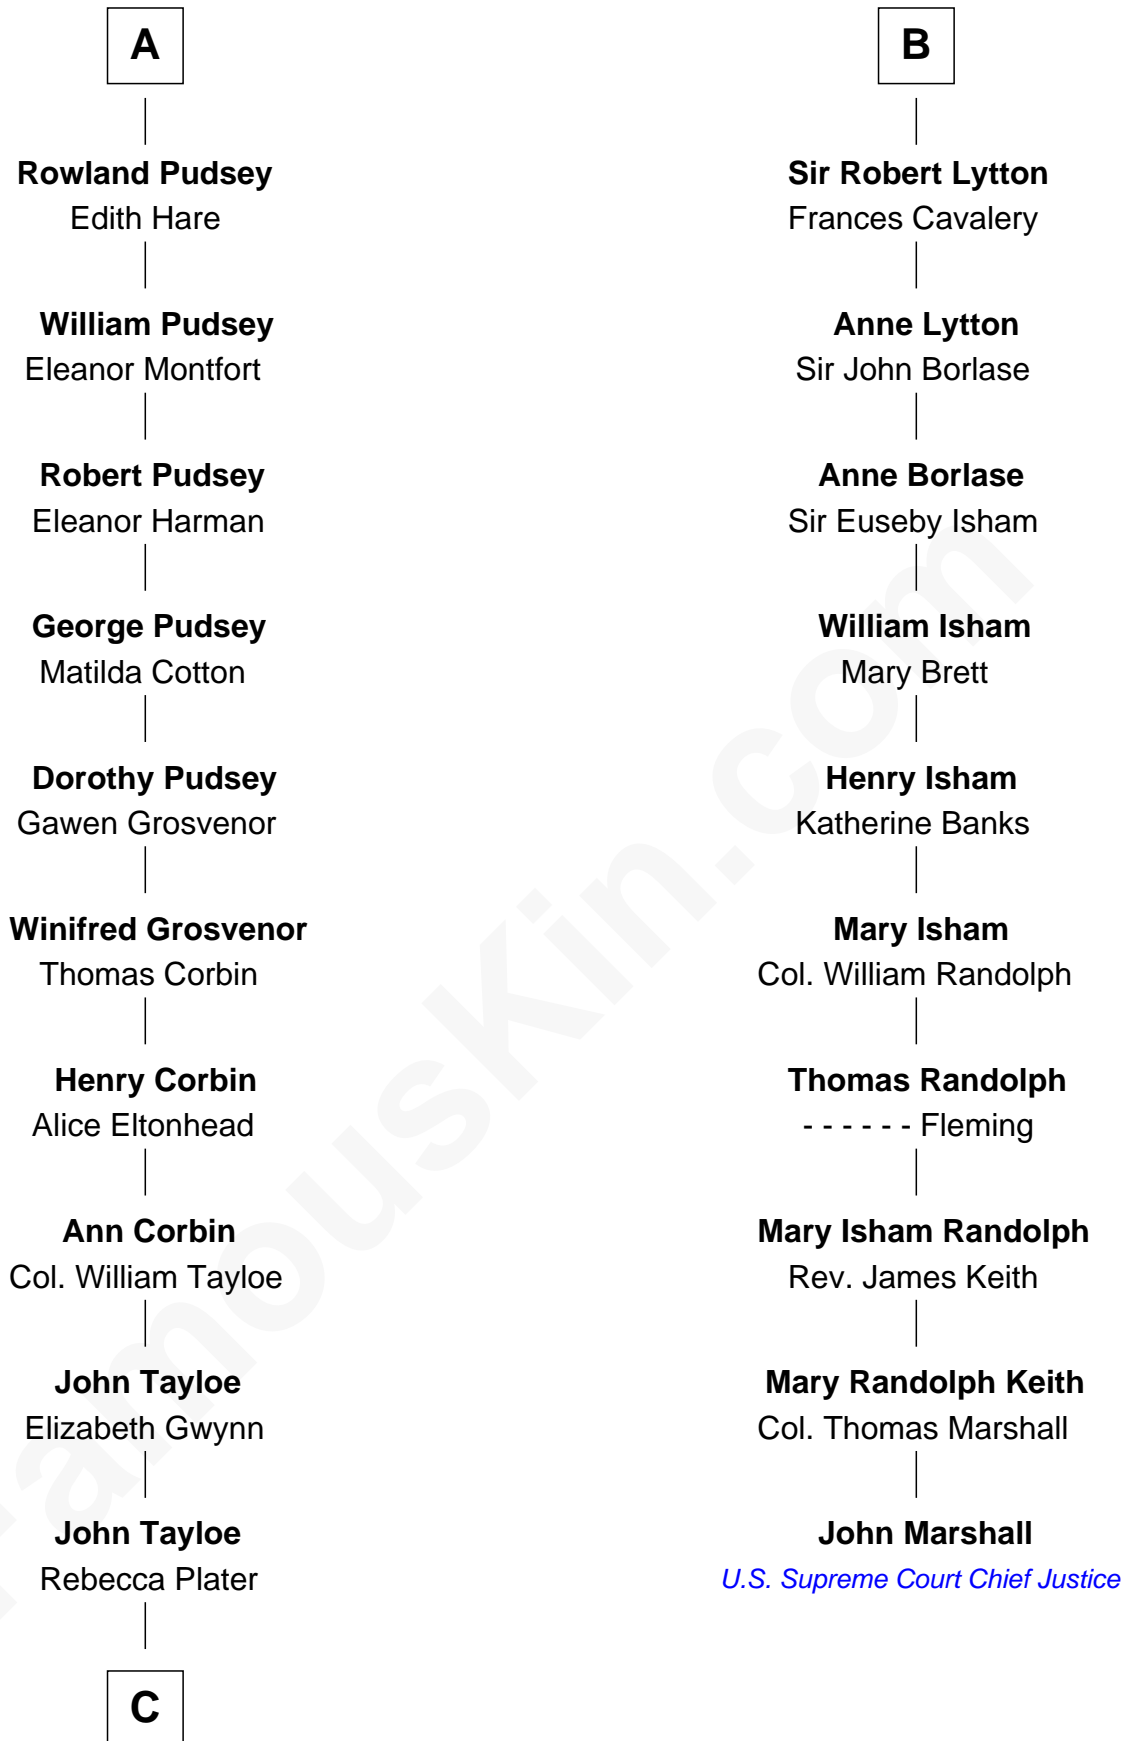

FamousKin.com Relationship Chart of

Edward Lloyd V

13th Governor of Maryland

16th cousin 2 times removed of

John Marshall

4th Chief Justice of the U.S. Supreme Court

Sir Geoffrey le Scrope

Ivetta de Ros

C

Elizabeth Tayloe
Col. Edward Lloyd

Edward Lloyd V
13th Governor of Maryland

FamousKin.com