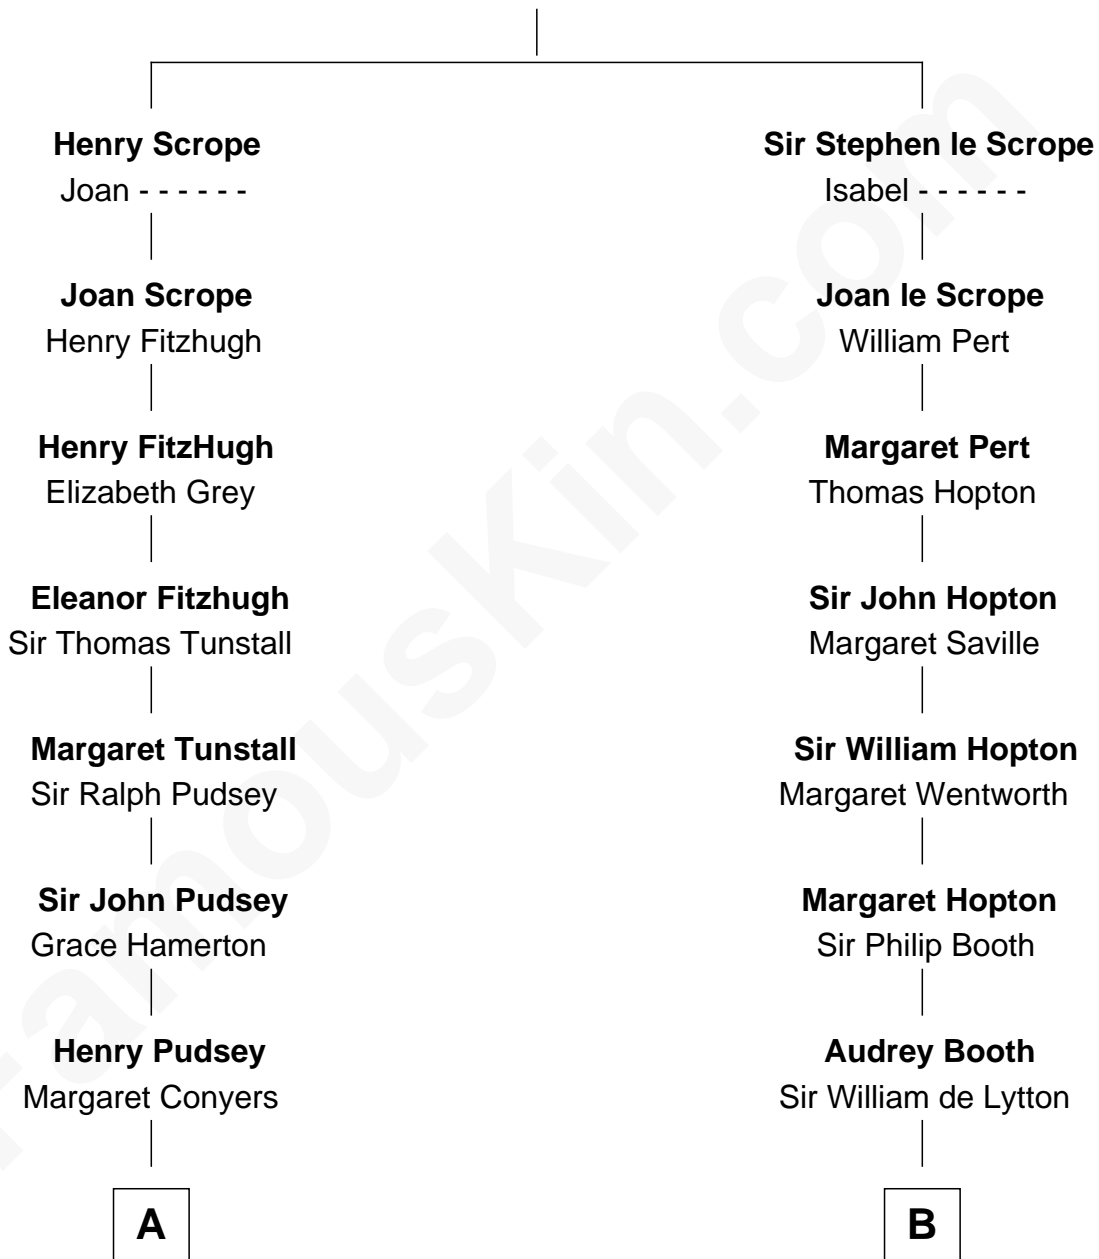

FamousKin.com Relationship Chart of

Edward Lloyd V

13th Governor of Maryland

16th cousin 2 times removed of

John Marshall

4th Chief Justice of the U.S. Supreme Court

Sir Geoffrey le Scrope

Ivetta de Ros

C

Elizabeth Tayloe
Col. Edward Lloyd

Edward Lloyd V
13th Governor of Maryland

FamousKin.com